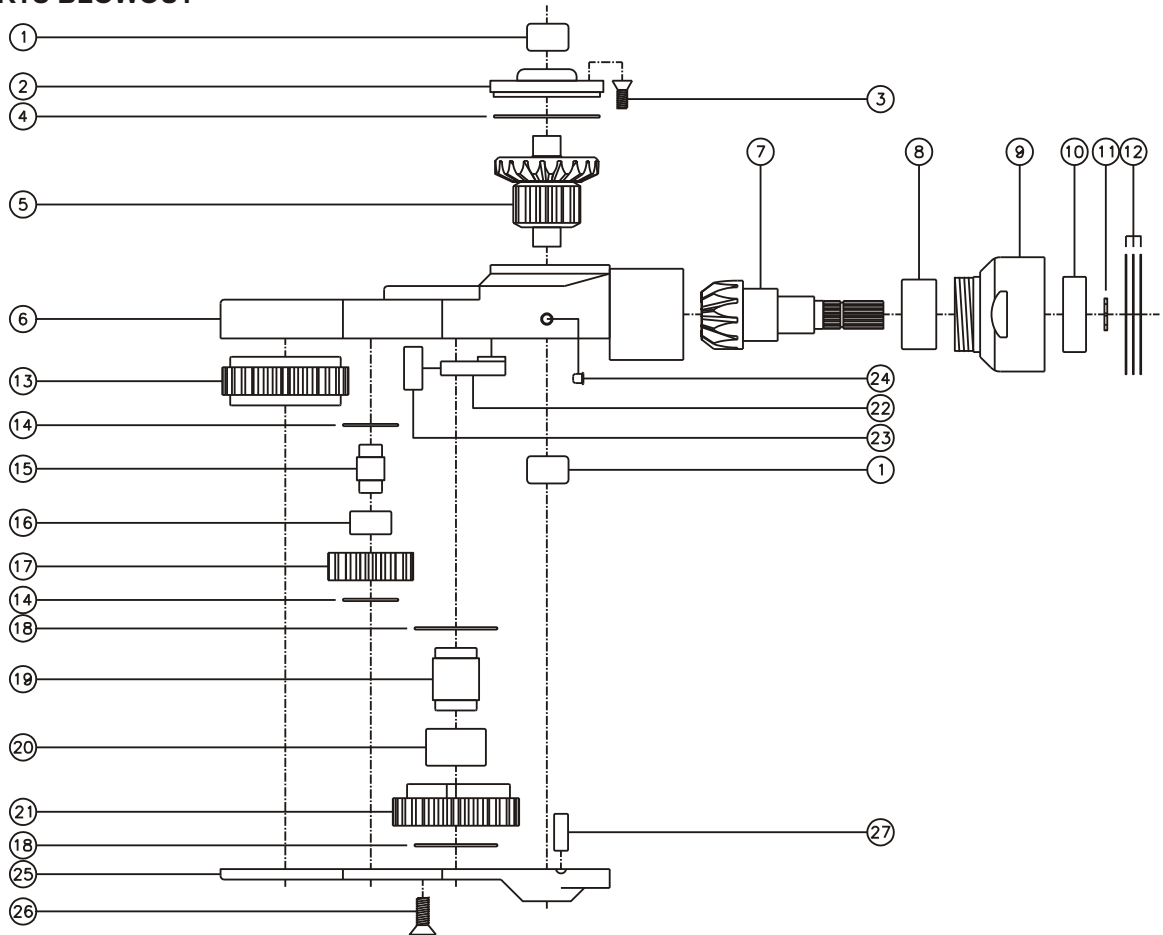

D & D PRODUCTION INC.

ASSEMBLY NO. TNR94 HEAD NO. 220R

TUBE NUT ASS'Y
Rev. A
02-01-01

2500 WILLIAMS DRIVE • WATERFORD, MI • 48328 PHONE : (248) 334-2112 • FAX : (248) 334-0062

SIDE VIEW

TOP VIEW

GEAR ASSEMBLY

PARTS BLOWOUT

ITEM	DESCRIPTION	PART NO.	ITEM	DESCRIPTION	PART NO.	ITEM	DESCRIPTION	PART NO.
1	Needle Bearing (2)	M-661	11	Snap Ring	51111	21	Cam Gear	162618i-RC
2	Cap	BC-661G2	12	Orientation Shim Set	W-5244	22	Pawl	1106i-RPS-P
3	Screw #1 (4)	S-806	13	Socket Gear	162621i-1-XX	23	Pawl Spring	RSS-0819i
4	Thrust Race	TRA-1423i	14	Thrust Race (4)	TRA-512i	24	Grease Fitting	1877
5	Bevel/Drive Gear Assembly	161348G2	15	Idler Pin (2)	IP-6521i	25	Bottom Plate	TN94P
6	Gear Housing	TN94H	16	Needle Bearing (2)	B-65i	26	Screw #2 (8)	S-1008
7	Bevel Pinion Gear	661P-H16	17	Idler Gear (2)	161712i	27	Dowel Pin (2)	DP-1208
8	Needle Bearing	HK-1812i	18	Thrust Race (2)	TRA-1018i			
9	Motor Coupling	MC-H16	19	Cam Pin	IP-10827i			
10	Ball Bearing	9100KDD	20	Needle Bearing	B-108i			