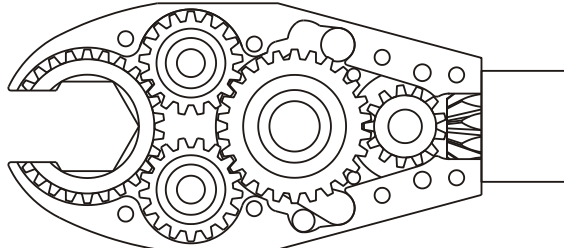

D & D PRODUCTION INC.

ASSEMBLY NO. TNR94 HEAD NO. 220R

TUBE NUT ASS'Y
Rev. A
02-01-01

2500 WILLIAMS DRIVE • WATERFORD, MI • 48328 PHONE : (248) 334-2112 • FAX : (248) 334-0062

SIDE VIEW

TOP VIEW

GEAR ASSEMBLY

PARTS BLOWOUT

ITEM	DESCRIPTION	PART NO.	ITEM	DESCRIPTION	PART NO.	ITEM	DESCRIPTION	PART NO.
1	Needle Bearing (2)	M-661	11	Snap Ring	51111	21	Cam Gear	162618i-RC
2	Cap	BC-661G2	12	Orientation Shim Set	W-5244	22	Pawl	1106i-RPS-P
3	Screw #1 (4)	S-806	13	Socket Gear	162621i-1-XX	23	Pawl Spring	RSS-0819i
4	Thrust Race	TRA-1423i	14	Thrust Race (4)	TRA-512i	24	Grease Fitting	1877
5	Bevel/Drive Gear Assembly	161348G2	15	Idler Pin (2)	IP-6521i	25	Bottom Plate	TN94P
6	Gear Housing	TN94H	16	Needle Bearing (2)	B-65i	26	Screw #2 (8)	S-1008
7	Bevel Pinion Gear	661P-H16	17	Idler Gear (2)	161712i	27	Dowel Pin (2)	DP-1208
8	Needle Bearing	HK-1812i	18	Thrust Race (2)	TRA-1018i			
9	Motor Coupling	MC-H16	19	Cam Pin	IP-10827i			
10	Ball Bearing	9100KDD	20	Needle Bearing	B-108i			