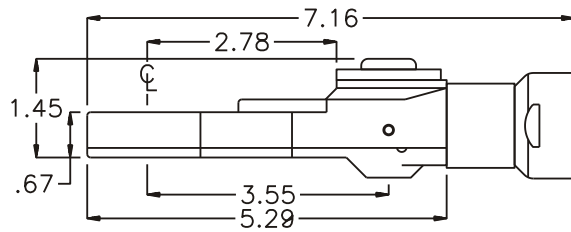

D & D PRODUCTION INC.

ASSEMBLY NO. TNR94 HEAD NO. 220R

TUBE NUT ASS'Y
Rev. A
02-01-01

2500 WILLIAMS DRIVE • WATERFORD, MI • 48328 PHONE : (248) 334-2112 • FAX : (248) 334-0062

SIDE VIEW

TOP VIEW

GEAR ASSEMBLY

PARTS BLOWOUT

ITEM	DESCRIPTION	PART NO.	ITEM	DESCRIPTION	PART NO.	ITEM	DESCRIPTION	PART NO.
1	Needle Bearing (2)	M-661	11	Snap Ring	51111	21	Cam Gear	162618i-RC
2	Cap	BC-661G2	12	Orientation Shim Set	W-5244	22	Pawl	1106i-RPS-P
3	Screw #1 (4)	S-806	13	Socket Gear	162621i-1-XX	23	Pawl Spring	RSS-0819i
4	Thrust Race	TRA-1423i	14	Thrust Race (4)	TRA-512i	24	Grease Fitting	1877
5	Bevel/Drive Gear Assembly	161348G2	15	Idler Pin (2)	IP-6521i	25	Bottom Plate	TN94P
6	Gear Housing	TN94H	16	Needle Bearing (2)	B-65i	26	Screw #2 (8)	S-1008
7	Bevel Pinion Gear	661P-H16	17	Idler Gear (2)	161712i	27	Dowel Pin (2)	DP-1208
8	Needle Bearing	HK-1812i	18	Thrust Race (2)	TRA-1018i			
9	Motor Coupling	MC-H16	19	Cam Pin	IP-10827i			
10	Ball Bearing	9100KDD	20	Needle Bearing	B-108i			