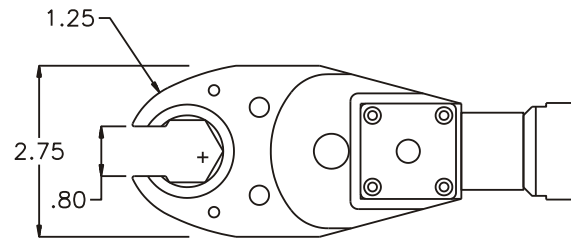

D & D PRODUCTION INC.

ASSEMBLY NO. TNR94 HEAD NO. 220R

TUBE NUT ASS'Y
Rev. A
02-01-01

2500 WILLIAMS DRIVE • WATERFORD, MI • 48328 PHONE : (248) 334-2112 • FAX : (248) 334-0062

SIDE VIEW

TOP VIEW

GEAR ASSEMBLY

PARTS BLOWOUT

ITEM	DESCRIPTION	PART NO.	ITEM	DESCRIPTION	PART NO.	ITEM	DESCRIPTION	PART NO.
1	Needle Bearing (2)	M-661	11	Snap Ring	51111	21	Cam Gear	162618i-RC
2	Cap	BC-661G2	12	Orientation Shim Set	W-5244	22	Pawl	1106i-RPS-P
3	Screw #1 (4)	S-806	13	Socket Gear	162621i-1-XX	23	Pawl Spring	RSS-0819i
4	Thrust Race	TRA-1423i	14	Thrust Race (4)	TRA-512i	24	Grease Fitting	1877
5	Bevel/Drive Gear Assembly	161348G2	15	Idler Pin (2)	IP-6521i	25	Bottom Plate	TN94P
6	Gear Housing	TN94H	16	Needle Bearing (2)	B-65i	26	Screw #2 (8)	S-1008
7	Bevel Pinion Gear	661P-H16	17	Idler Gear (2)	161712i	27	Dowel Pin (2)	DP-1208
8	Needle Bearing	HK-1812i	18	Thrust Race (2)	TRA-1018i			
9	Motor Coupling	MC-H16	19	Cam Pin	IP-10827i			
10	Ball Bearing	9100KDD	20	Needle Bearing	B-108i			