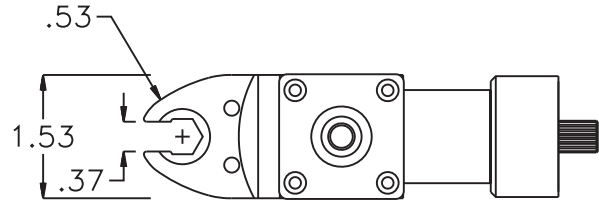

D & D PRODUCTION INC.®

ASSEMBLY NO. TN66 HEAD NO. 177

TUBE NUT ASS'Y
Rev. A
08-27-07

2500 WILLIAMS DRIVE • WATERFORD, MI • 48328

PHONE : (248) 334-2112 • FAX : (248) 334-0062

SIDE VIEW

TOP VIEW

GEAR ASSEMBLY

PARTS BLOWOUT

ITEM	DESCRIPTION	PART NO.	ITEM	DESCRIPTION	PART NO.	ITEM	DESCRIPTION	PART NO.
1	Needle Bearing (2)	M-551	13	Retaining Ring	RS-121	25	Dowel Pin (2)	DP-1206
2	Cap	BC-661G1	14	Socket Gear	201618i-1-XX	26	Grease Fitting	1877
3	Screw (10)	S-806	15	Thrust Race (4)	W-991-020i			
4	Thrust Race	TRA-1423i	16	Idler Gear (2)	201109i			
5	Bevel/Drive Gear Assembly	201340G1	17	Idler Pin (2)	IP-0718i			
6	Gear Housing	TN66H	18	Bearing Needles (45)	LR15M58i			
7	Bevel Pinion Gear	661P-47ET	19	Cam Gear	201614i-CR			
8	Needle Bearing	HK-1812i	20	Cam Pin	IP-0821i			
9	Motor Coupling	MC-47ET	21	Thrust Race	W-1390-016i			
10	Ball Bearing	9100KDD	22	Pawl	8225i-P			
11	Snap Ring	51111	23	Pawl Spring	RSS-0815i			
12	Motor Nut	N-47ET	24	Bottom Cover	TN66P			