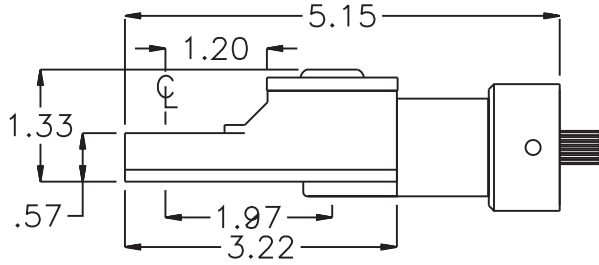

D & D PRODUCTION INC.®

ASSEMBLY NO. TN66 HEAD NO. 177

TUBE NUT ASS'Y
Rev. A
08-27-07

2500 WILLIAMS DRIVE • WATERFORD, MI • 48328

PHONE : (248) 334-2112 • FAX : (248) 334-0062

SIDE VIEW

TOP VIEW

GEAR ASSEMBLY

PARTS BLOWOUT

ITEM	DESCRIPTION	PART NO.	ITEM	DESCRIPTION	PART NO.	ITEM	DESCRIPTION	PART NO.
1	Needle Bearing (2)	M-551	13	Retaining Ring	RS-121	25	Dowel Pin (2)	DP-1206
2	Cap	BC-661G1	14	Socket Gear	201618i-1-XX	26	Grease Fitting	1877
3	Screw (10)	S-806	15	Thrust Race (4)	W-991-020i			
4	Thrust Race	TRA-1423i	16	Idler Gear (2)	201109i			
5	Bevel/Drive Gear Assembly	201340G1	17	Idler Pin (2)	IP-0718i			
6	Gear Housing	TN66H	18	Bearing Needles (45)	LR15M58i			
7	Bevel Pinion Gear	661P-47ET	19	Cam Gear	201614i-CR			
8	Needle Bearing	HK-1812i	20	Cam Pin	IP-0821i			
9	Motor Coupling	MC-47ET	21	Thrust Race	W-1390-016i			
10	Ball Bearing	9100KDD	22	Pawl	8225i-P			
11	Snap Ring	51111	23	Pawl Spring	RSS-0815i			
12	Motor Nut	N-47ET	24	Bottom Cover	TN66P			