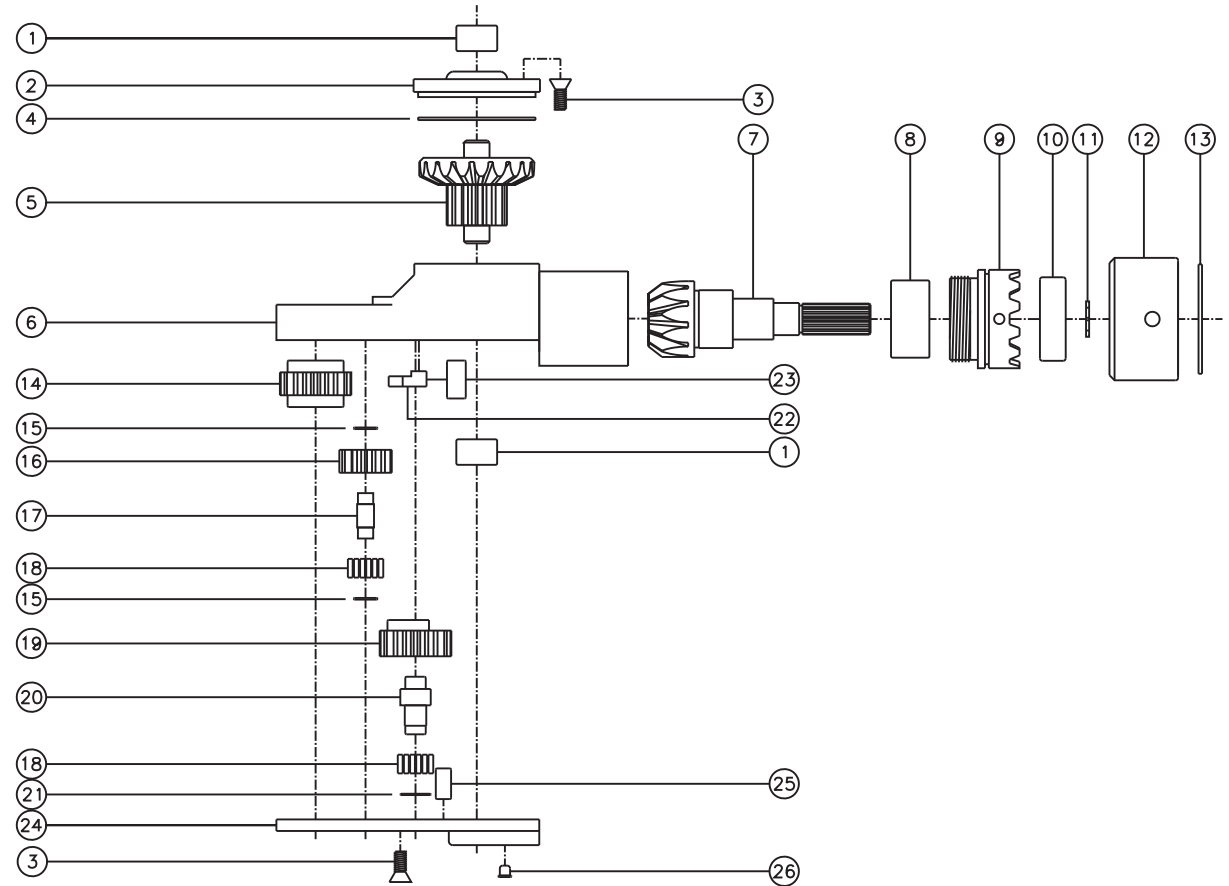

D & D PRODUCTION INC.®

ASSEMBLY NO. TN66 HEAD NO. 177

TUBE NUT ASS'Y
Rev. A
08-27-07

2500 WILLIAMS DRIVE • WATERFORD, MI • 48328

PHONE : (248) 334-2112 • FAX : (248) 334-0062

SIDE VIEW

TOP VIEW

GEAR ASSEMBLY

PARTS BLOWOUT

ITEM	DESCRIPTION	PART NO.	ITEM	DESCRIPTION	PART NO.	ITEM	DESCRIPTION	PART NO.
1	Needle Bearing (2)	M-551	13	Retaining Ring	RS-121	25	Dowel Pin (2)	DP-1206
2	Cap	BC-661G1	14	Socket Gear	201618i-1-XX	26	Grease Fitting	1877
3	Screw (10)	S-806	15	Thrust Race (4)	W-991-020i			
4	Thrust Race	TRA-1423i	16	Idler Gear (2)	201109i			
5	Bevel/Drive Gear Assembly	201340G1	17	Idler Pin (2)	IP-0718i			
6	Gear Housing	TN66H	18	Bearing Needles (45)	LR15M58i			
7	Bevel Pinion Gear	661P-47ET	19	Cam Gear	201614i-CR			
8	Needle Bearing	HK-1812i	20	Cam Pin	IP-0821i			
9	Motor Coupling	MC-47ET	21	Thrust Race	W-1390-016i			
10	Ball Bearing	9100KDD	22	Pawl	8225i-P			
11	Snap Ring	51111	23	Pawl Spring	RSS-0815i			
12	Motor Nut	N-47ET	24	Bottom Cover	TN66P			