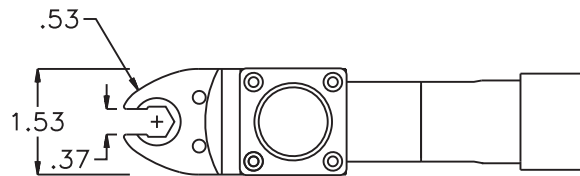

D & D PRODUCTION INC.®

ASSEMBLY NO. TN66 HEAD NO. 189B

TUBENUT ASS'Y
Rev. A
04-24-08

2500 WILLIAMS DRIVE • WATERFORD, MI • 48328

PHONE : (248) 334-2112 • FAX : (248) 334-0062

SIDE VIEW

TOP VIEW

GEAR ASSEMBLY

PARTS BLOWOUT

ITEM	DESCRIPTION	PART NO.	ITEM	DESCRIPTION	PART NO.	ITEM	DESCRIPTION	PART NO.
1	Cap	BC-661G1B	11	Snap Ring	SHF-43	21	Thrust Race	W-1390-016i
2	Ball Bearing	38KD	12	Drive Shaft	DS-062526	22	Pawl	8225i-P
3	Screw (10)	S-806	13	Shim Set	W-47ES48D3	23	Pawl Spring	RSS-0815i
4	Thrust Race	TRA-1423i	14	Socket Gear	201618i-1-XX*	24	Bottom Cover	TN66P
5	Bevel/Drive Gear Assy.	201340BG1	15	Thrust Race (4)	W-991-020i	25	Needle Bearing	M-551
6	Gear Housing	TN66H	16	Idler Gear (2)	201109i	26	Dowel Pin (2)	DP-1206
7	Bevel Pinion Gear	661P-48D3	17	Idler Pin (2)	IP-0718i	27	Grease Fitting	1877
8	Needle Bearing	HK-1812	18	Bearing Needles (45)	LR15M58i	28		
9	Motor Coupling	MC-47ES48D3	19	Cam Gear	201614i-CR	29		
10	Ball Bearing	6901	20	Cam Pin	IP-0821i	30		