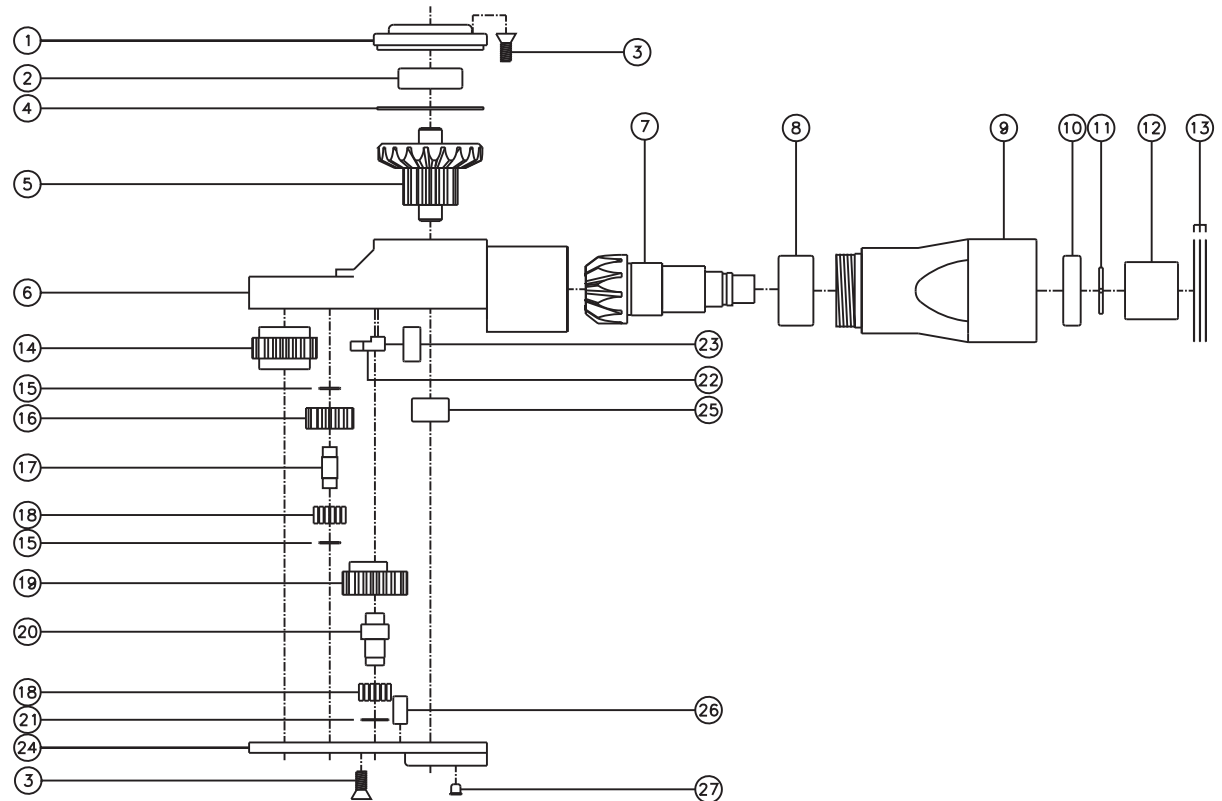

D & D PRODUCTION INC.®

ASSEMBLY NO. TN66 HEAD NO. 189B

TUBENUT ASS'Y
Rev. A
04-24-08

2500 WILLIAMS DRIVE • WATERFORD, MI • 48328

PHONE : (248) 334-2112 • FAX : (248) 334-0062

SIDE VIEW

TOP VIEW

GEAR ASSEMBLY

PARTS BLOWOUT

ITEM	DESCRIPTION	PART NO.	ITEM	DESCRIPTION	PART NO.	ITEM	DESCRIPTION	PART NO.
1	Cap	BC-661G1B	11	Snap Ring	SHF-43	21	Thrust Race	W-1390-016i
2	Ball Bearing	38KD	12	Drive Shaft	DS-062526	22	Pawl	8225i-P
3	Screw (10)	S-806	13	Shim Set	W-47ES48D3	23	Pawl Spring	RSS-0815i
4	Thrust Race	TRA-1423i	14	Socket Gear	201618i-1-XX*	24	Bottom Cover	TN66P
5	Bevel/Drive Gear Assy.	201340BG1	15	Thrust Race (4)	W-991-020i	25	Needle Bearing	M-551
6	Gear Housing	TN66H	16	Idler Gear (2)	201109i	26	Dowel Pin (2)	DP-1206
7	Bevel Pinion Gear	661P-48D3	17	Idler Pin (2)	IP-0718i	27	Grease Fitting	1877
8	Needle Bearing	HK-1812	18	Bearing Needles (45)	LR15M58i	28		
9	Motor Coupling	MC-47ES48D3	19	Cam Gear	201614i-CR	29		
10	Ball Bearing	6901	20	Cam Pin	IP-0821i	30		