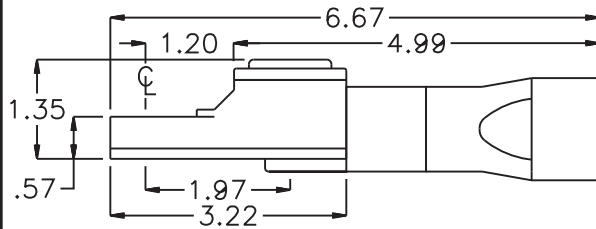

D & D PRODUCTION INC.®

ASSEMBLY NO. TN66 HEAD NO. 189B

TUBENUT ASS'Y
Rev. A
04-24-08

2500 WILLIAMS DRIVE • WATERFORD, MI • 48328

PHONE : (248) 334-2112 • FAX : (248) 334-0062

SIDE VIEW

TOP VIEW

GEAR ASSEMBLY

PARTS BLOWOUT

ITEM	DESCRIPTION	PART NO.	ITEM	DESCRIPTION	PART NO.	ITEM	DESCRIPTION	PART NO.
1	Cap	BC-661G1B	11	Snap Ring	SHF-43	21	Thrust Race	W-1390-016i
2	Ball Bearing	38KD	12	Drive Shaft	DS-062526	22	Pawl	8225i-P
3	Screw (10)	S-806	13	Shim Set	W-47ES48D3	23	Pawl Spring	RSS-0815i
4	Thrust Race	TRA-1423i	14	Socket Gear	201618i-1-XX*	24	Bottom Cover	TN66P
5	Bevel/Drive Gear Assy.	201340BG1	15	Thrust Race (4)	W-991-020i	25	Needle Bearing	M-551
6	Gear Housing	TN66H	16	Idler Gear (2)	201109i	26	Dowel Pin (2)	DP-1206
7	Bevel Pinion Gear	661P-48D3	17	Idler Pin (2)	IP-0718i	27	Grease Fitting	1877
8	Needle Bearing	HK-1812	18	Bearing Needles (45)	LR15M58i	28		
9	Motor Coupling	MC-47ES48D3	19	Cam Gear	201614i-CR	29		
10	Ball Bearing	6901	20	Cam Pin	IP-0821i	30		