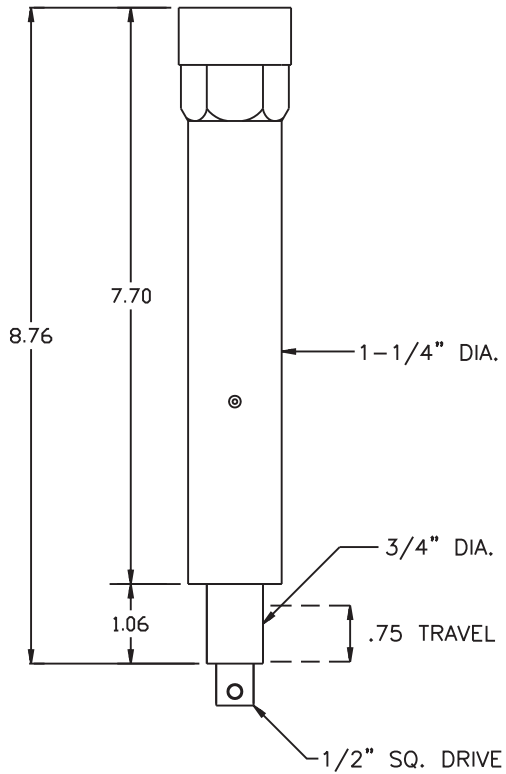

SSAD-3150149-12SD SPRING SPINDLE FOR AEM 3150 MOTOR

DIMENSIONS

S.D.K.
Rev. A
07-17-07

PARTS LIST

LABEL	PART NAME	PART NUMBER
1	Drive Spindle	DS-08FS29183
2	Spring	C-051F-08
3	Spindle Housing	HC-MP440
4	Grease Fitting	1877
5	Needle Bearing	BH-1012
6	Square Driver	DS-S2494
7	Plug	R-16
8	Spring	#33
9	Pin	R-17
10	Needle Bearing	B-128
11	Retaining Ring	RR-100