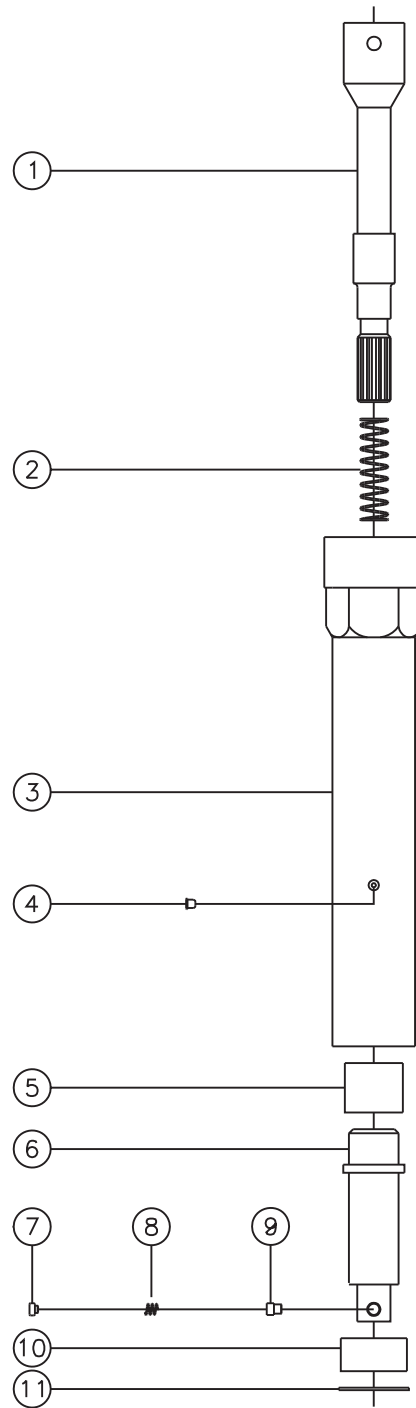

SSAD-3150149-12SD SPRING SPINDLE FOR AEM 3150 MOTOR

DIMENSIONS

S.D.K.
Rev. A
07-17-07

PARTS LIST

LABEL	PART NAME	PART NUMBER
1	Drive Spindle	DS-08FS29183
2	Spring	C-051F-08
3	Spindle Housing	HC-MP440
4	Grease Fitting	1877
5	Needle Bearing	BH-1012
6	Square Driver	DS-S2494
7	Plug	R-16
8	Spring	#33
9	Pin	R-17
10	Needle Bearing	B-128
11	Retaining Ring	RR-100