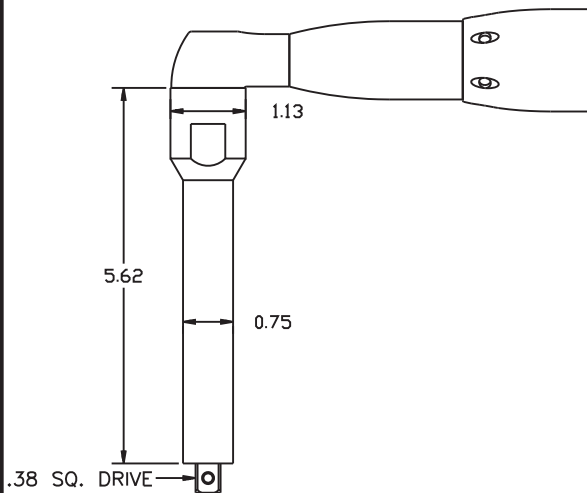

RS-ST3130-38-E4.125 RIGID SPINDLE

DIMENSIONS

RIGID SPINDLE ASS'Y
Rev. A
07-19-10

PARTS LIST

LABEL	PART NAME	PART NUMBER
1	Motor	EIV ST31-30-10
2	Drive Spindle	SD-38-E4.125
3	Pin	R-15
4	Spring	#32
5	Plug	R-14
6	Spindle Housing	HAC-ST3130
7	Grease Fitting	1877
8	Needle Bearing	B-86