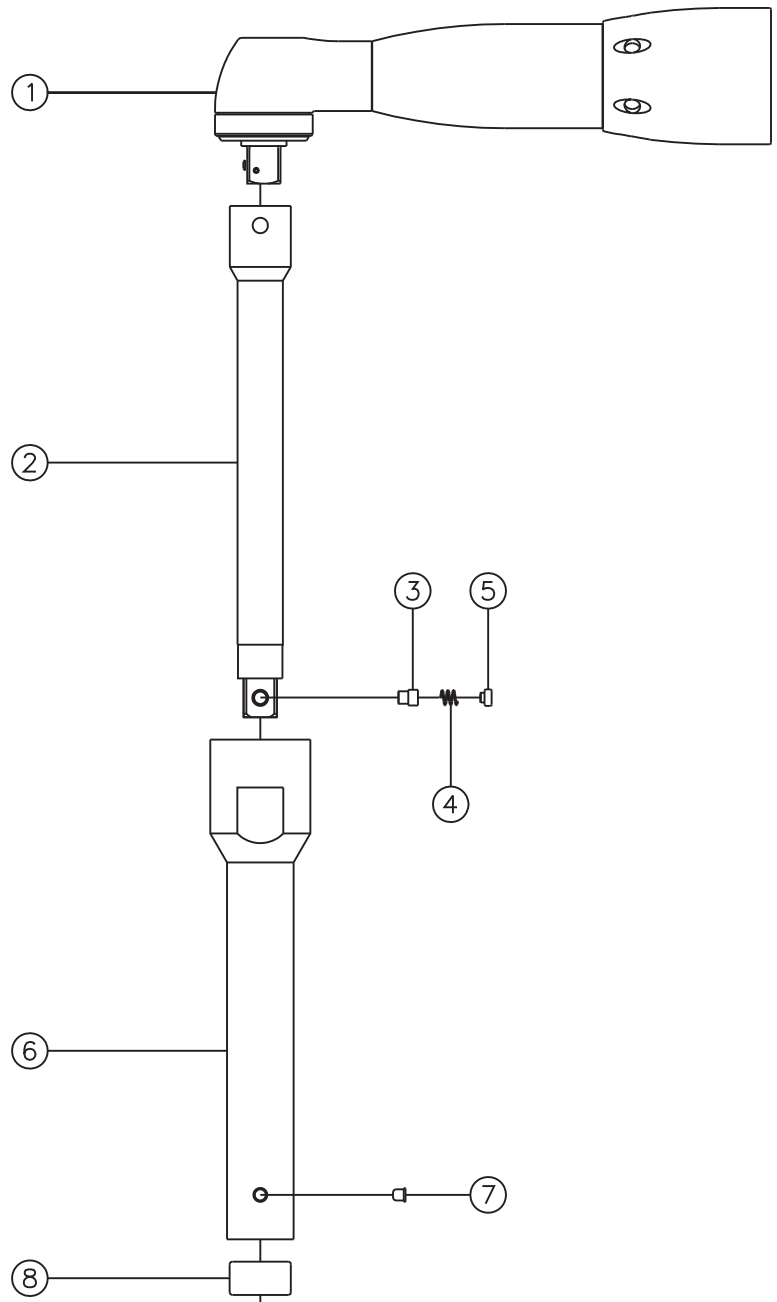

RS-ST3130-38-E4.125 RIGID SPINDLE

DIMENSIONS

RIGID SPINDLE ASS'Y
Rev. A
07-19-10

PARTS LIST

LABEL	PART NAME	PART NUMBER
1	Motor	EIV ST31-30-10
2	Drive Spindle	SD-38-E4.125
3	Pin	R-15
4	Spring	#32
5	Plug	R-14
6	Spindle Housing	HAC-ST3130
7	Grease Fitting	1877
8	Needle Bearing	B-86