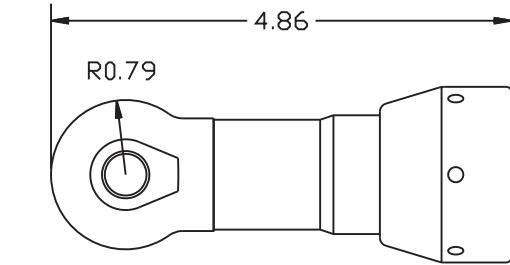

D & D PRODUCTION INC.®

RA-EAP2-70SD-E3 Flush Socket Head

ANGLE HEAD
Rev.C
12-20-10

2500 WILLIAMS DRIVE • WATERFORD, MI • 48328

PHONE : (248) 334-2112 • FAX : (248) 334-0062

ITEM	DESCRIPTION	PART NO.	ITEM	DESCRIPTION	PART NO.	ITEM	DESCRIPTION	PART NO.
1	Angle Head (Cust. Supplied)	EAP2-65-TA1						
2	Lock Washer (Cust. Supplied)	N/A						
3	Bevel Gear (Modified)	EAP2-65-BG-M						
4	Flush Socket, 15mm SD	FSCP-EAP2-70SD-E3						
5	Ball Bearings (27)	LB-08						
6	Spacer	EN-EAP2-W						
7	End Nut	EN-EAP2-A						
8	Oil Seal	240731						