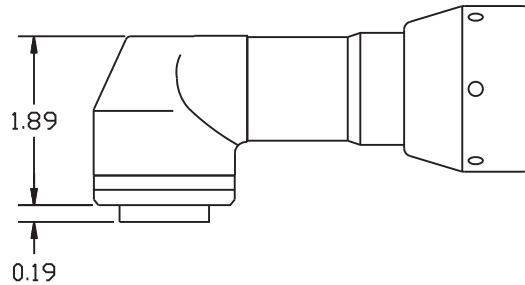

D & D PRODUCTION INC.®

RA-EAP2-70SD-E3 Flush Socket Head

ANGLE HEAD
Rev.C
12-20-10

2500 WILLIAMS DRIVE • WATERFORD, MI • 48328

PHONE : (248) 334-2112 • FAX : (248) 334-0062

ITEM	DESCRIPTION	PART NO.	ITEM	DESCRIPTION	PART NO.	ITEM	DESCRIPTION	PART NO.
1	Angle Head (Cust. Supplied)	EAP2-65-TA1						
2	Lock Washer (Cust. Supplied)	N/A						
3	Bevel Gear (Modified)	EAP2-65-BG-M						
4	Flush Socket, 15mm SD	FSCP-EAP2-70SD-E3						
5	Ball Bearings (27)	LB-08						
6	Spacer	EN-EAP2-W						
7	End Nut	EN-EAP2-A						
8	Oil Seal	240731						