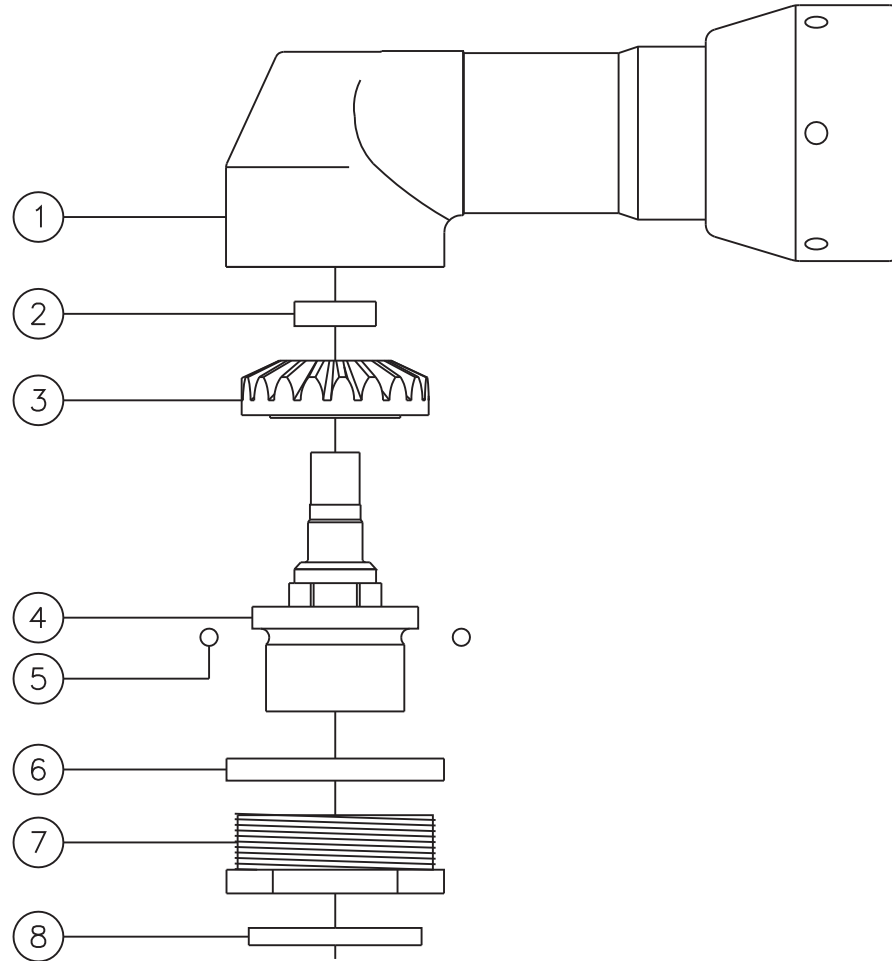

D & D PRODUCTION INC.®

RA-EAP2-70SD-E3 Flush Socket Head

ANGLE HEAD
Rev.C
12-20-10

2500 WILLIAMS DRIVE • WATERFORD, MI • 48328

PHONE : (248) 334-2112 • FAX : (248) 334-0062

ITEM	DESCRIPTION	PART NO.	ITEM	DESCRIPTION	PART NO.	ITEM	DESCRIPTION	PART NO.
1	Angle Head (Cust. Supplied)	EAP2-65-TA1						
2	Lock Washer (Cust. Supplied)	N/A						
3	Bevel Gear (Modified)	EAP2-65-BG-M						
4	Flush Socket, 15mm SD	FSCP-EAP2-70SD-E3						
5	Ball Bearings (27)	LB-08						
6	Spacer	EN-EAP2-W						
7	End Nut	EN-EAP2-A						
8	Oil Seal	240731						