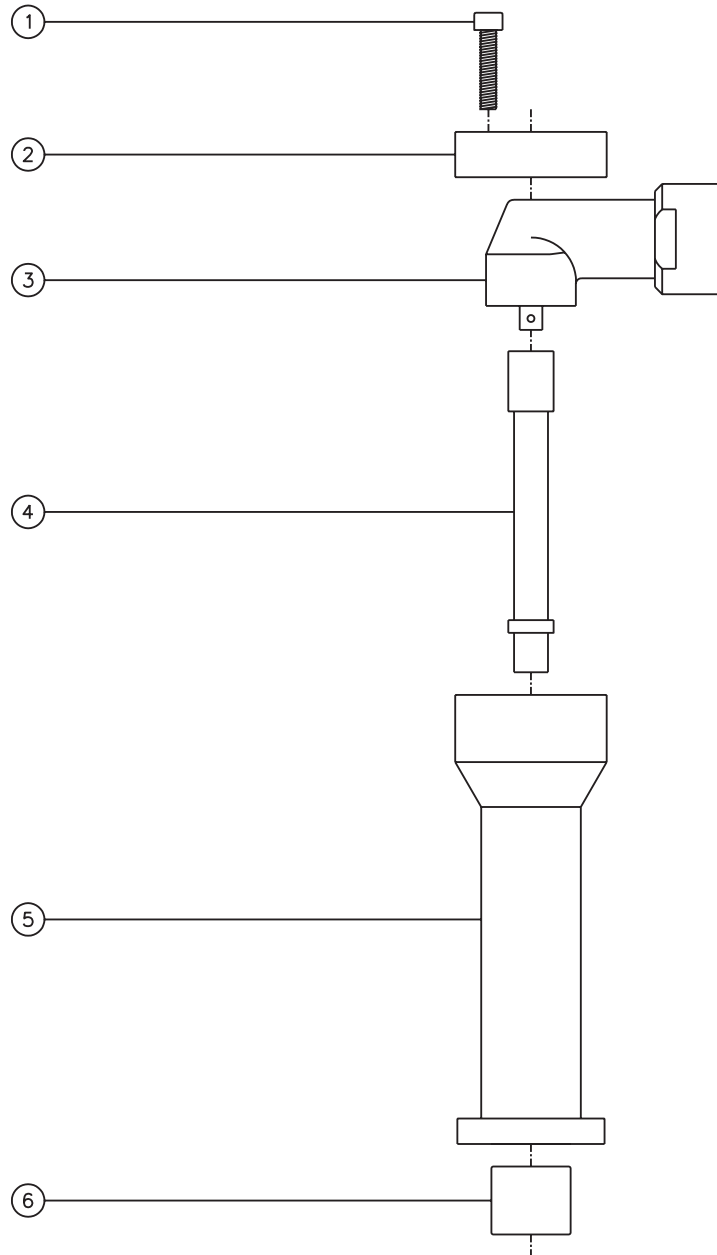

# OFFSET COUPLING ASSEMBLY

COUPLING ASS'Y  
Rev. A  
05-13-05

## PART NO. OC-26128B-B1

2500 WILLIAMS DRIVE • WATERFORD, MI • 48328    PHONE : (248) 334-2112 • FAX : (248) 334-0062

### PARTS BLOWOUT

ITEM	DESCRIPTION	PART NO.	ITEM	DESCRIPTION	PART NO.
1	Screw (4)	S-1014SH-C			
2	Cap	HAC-26128-B1			
3	Angle Head / Motor Assembly	Bosch 0 607 453 617			
4	Drive Shaft	DS-14F38M11316			
5	Coupling Body	HA-26128-B1			
6	Bearing	B-1112			