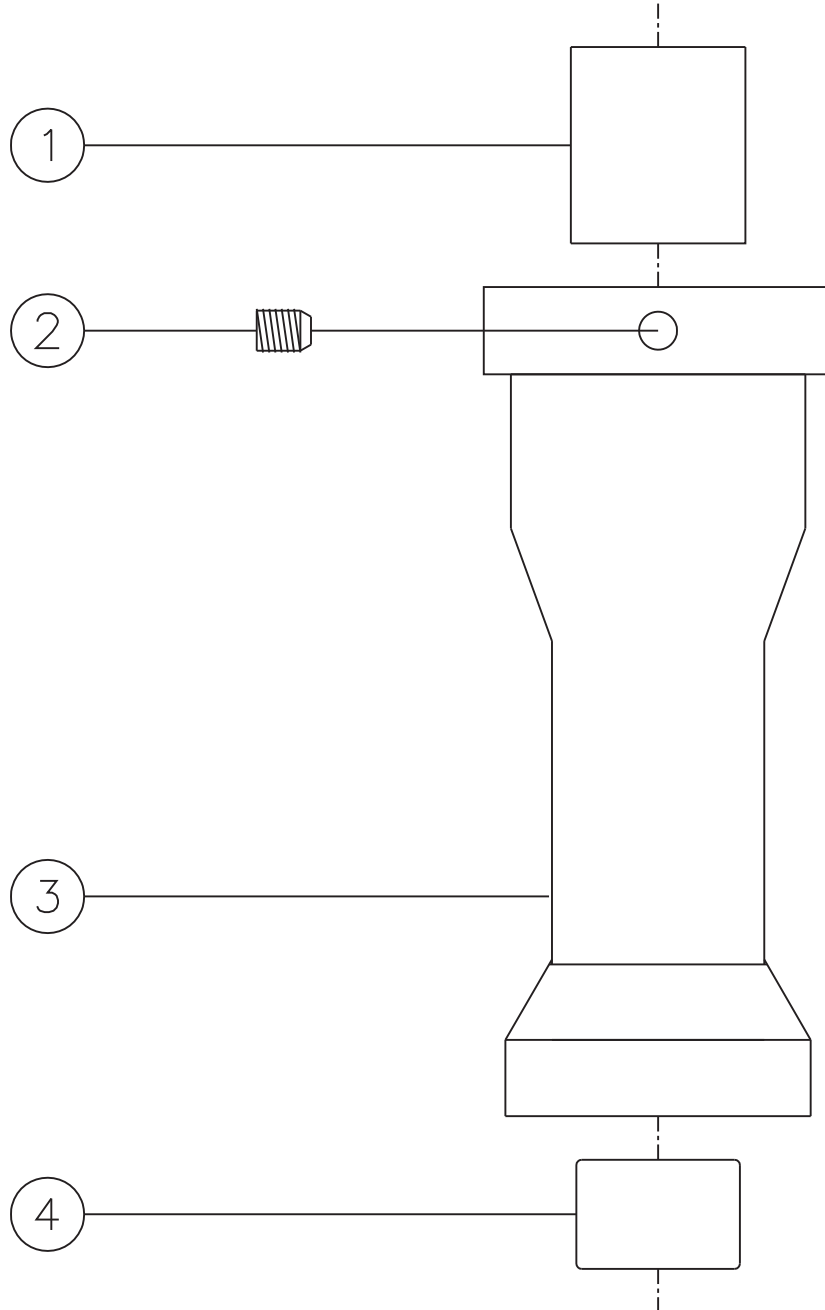

D & D PRODUCTION INC.®

OFFSET COUPLING ASSEMBLY

COUPLING ASS'Y
Rev. A
02-11-10

PART NO. OC-120-13ST-B

2500 WILLIAMS DRIVE • WATERFORD, MI • 48328 PHONE : (248) 334-2112 • FAX : (248) 334-0062

PARTS BLOWOUT

ITEM	DESCRIPTION	PART NO.	ITEM	DESCRIPTION	PART NO.
1	Drive Shaft	DS-123036B			
2	Set Screw (2)	SS-1404			
3	Offset Coupling	HA-120-13ST-B			
4	Needle Bearing	B-1110			