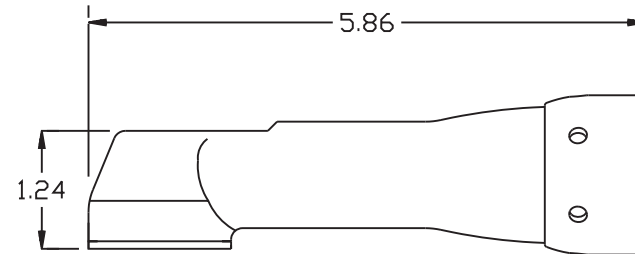

D & D PRODUCTION INC.®

LPHAM3 (HEAD 1802)

ANGLE HEAD
Rev. A
06-25-10

2500 WILLIAMS DRIVE • WATERFORD, MI • 48328

PHONE : (248) 334-2112 • FAX : (248) 334-0062

R0.75

ITEM	DESCRIPTION	PART NO.	ITEM	DESCRIPTION	PART NO.	ITEM	DESCRIPTION	PART NO.
1	Angle Head (Modified)	LPH-AM3-AH2	11	Bevel Pinion Gear (Modified)	AM3-BP-M			
2	Flanged Sleeve Bearing	AB-2432FL						
3	Flush Socket	FS-LPHAM3-XX						
4	Bevel Gear (Modified)	AM3-BG-M						
5	Ball Bearings (16)	LB-08						
6	Shim Set	W-5044-005-M						
7	End Nut	EN-LPHAM3						
8	Retaining Ring	WST-55						
9	Set Screw	SS-604CP-M						
10	Grease Fitting	1877						