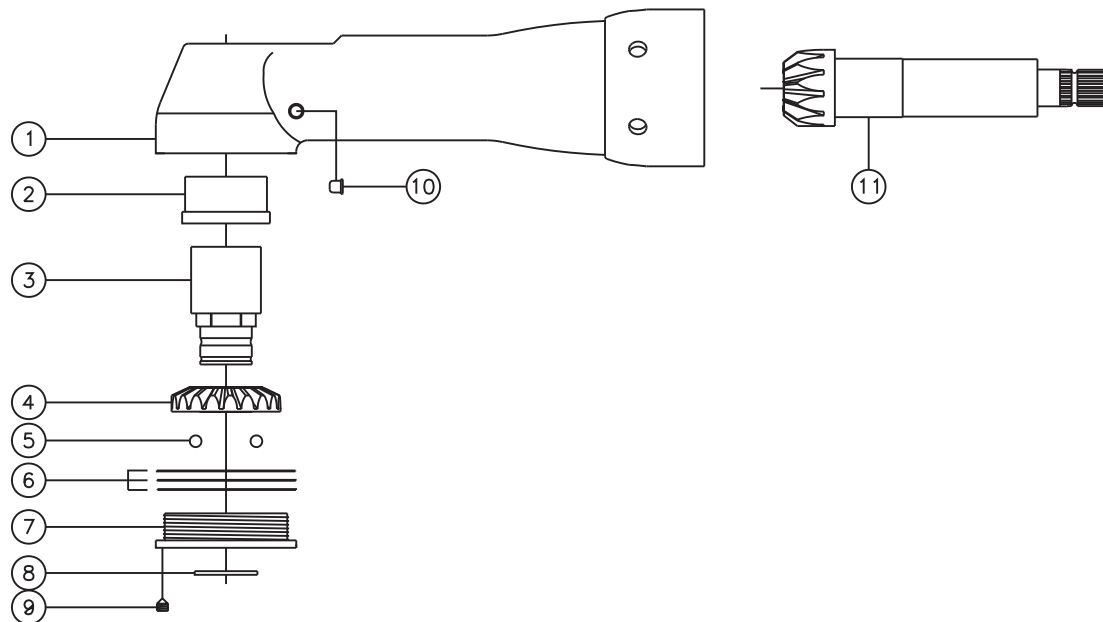

D & D PRODUCTION INC.®

LPHAM3 (HEAD 1802)

ANGLE HEAD
Rev. A
06-25-10

2500 WILLIAMS DRIVE • WATERFORD, MI • 48328

PHONE : (248) 334-2112 • FAX : (248) 334-0062

R0.75

ITEM	DESCRIPTION	PART NO.	ITEM	DESCRIPTION	PART NO.	ITEM	DESCRIPTION	PART NO.
1	Angle Head (Modified)	LPH-AM3-AH2	11	Bevel Pinion Gear (Modified)	AM3-BP-M			
2	Flanged Sleeve Bearing	AB-2432FL						
3	Flush Socket	FS-LPHAM3-XX						
4	Bevel Gear (Modified)	AM3-BG-M						
5	Ball Bearings (16)	LB-08						
6	Shim Set	W-5044-005-M						
7	End Nut	EN-LPHAM3						
8	Retaining Ring	WST-55						
9	Set Screw	SS-604CP-M						
10	Grease Fitting	1877						