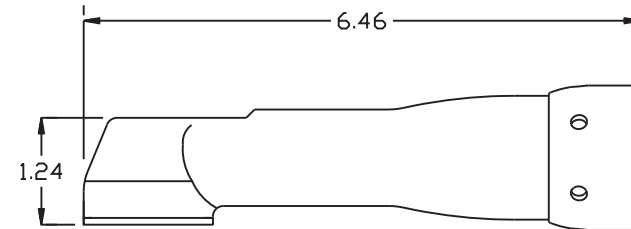

# LPHAM3 (HEAD 1801)

ANGLE HEAD  
Rev. A  
06-25-10

2500 WILLIAMS DRIVE • WATERFORD, MI • 48328

PHONE : (248) 334-2112 • FAX : (248) 334-0062

R0.75

ITEM	DESCRIPTION	PART NO.	ITEM	DESCRIPTION	PART NO.	ITEM	DESCRIPTION	PART NO.
1	Angle Head (Modified)	LPH-AM3-AH	11	Bevel Pinion Gear (Modified)	AM3-BP-M			
2	Flanged Sleeve Bearing	AB-2432FL						
3	Flush Socket	FS-LPHAM3-XX						
4	Bevel Gear (Modified)	AM3-BG-M						
5	Ball Bearings (16)	LB-08						
6	Shim Set	W-5044-005-M						
7	End Nut	EN-LPHAM3						
8	Retaining Ring	WST-55						
9	Set Screw	SS-604CP-M						
10	Grease Fitting	1877						