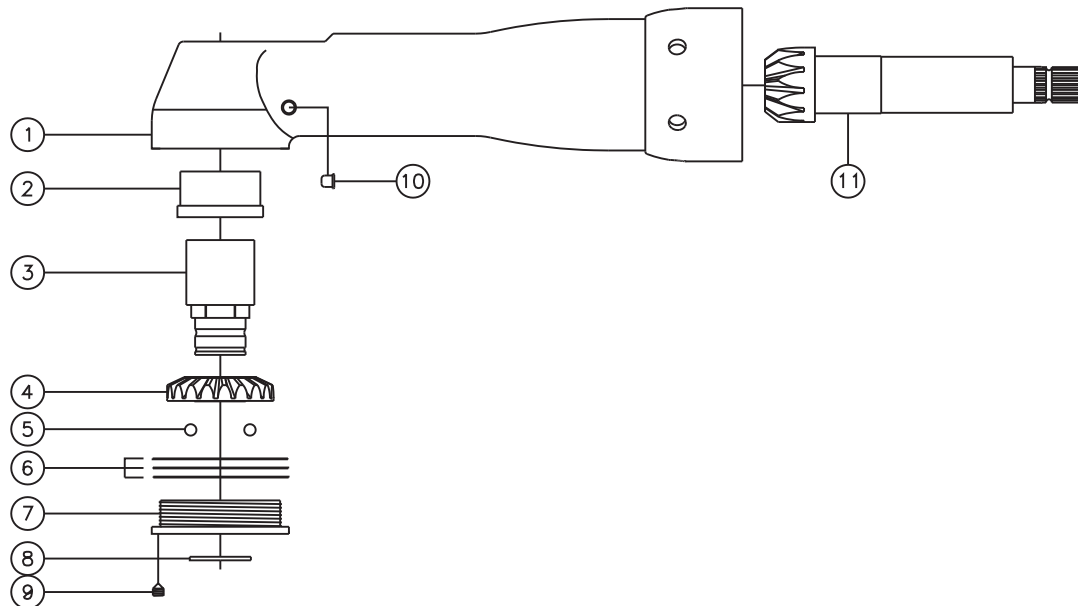

# LPHAM3 (HEAD 1801)

ANGLE HEAD  
Rev. A  
06-25-10

2500 WILLIAMS DRIVE • WATERFORD, MI • 48328

PHONE : (248) 334-2112 • FAX : (248) 334-0062

R0.75

ITEM	DESCRIPTION	PART NO.	ITEM	DESCRIPTION	PART NO.	ITEM	DESCRIPTION	PART NO.
1	Angle Head (Modified)	LPH-AM3-AH	11	Bevel Pinion Gear (Modified)	AM3-BP-M			
2	Flanged Sleeve Bearing	AB-2432FL						
3	Flush Socket	FS-LPHAM3-XX						
4	Bevel Gear (Modified)	AM3-BG-M						
5	Ball Bearings (16)	LB-08						
6	Shim Set	W-5044-005-M						
7	End Nut	EN-LPHAM3						
8	Retaining Ring	WST-55						
9	Set Screw	SS-604CP-M						
10	Grease Fitting	1877						