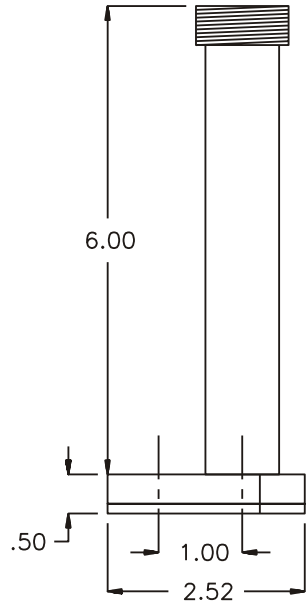

D & D PRODUCTION INC.

ASSEMBLY NO. LH-2016

HEAD NO. 0500

CROWFOOT ASS'Y
Rev. C
02-13-93

2500 WILLIAMS DRIVE • WATERFORD, MI • 48328

PHONE : (248) 334-2112 • FAX : (248) 334-0062

SIDE VIEW

PARTS BLOWOUT

TOP VIEW

ITEM	DESCRIPTION	PART NO.	ITEM	DESCRIPTION	PART NO.	ITEM	DESCRIPTION	PART NO.
1	Gear Housing	LH-2016-H						
2	Socket Gear	202016-XX						
3	Bottom Plate	LH-2016-P						
4	Screw (5)	S-608						
5	Drive Spindle	DS-3806						
6	Grease Fitting	1877						
7	Needle Bearing	B-88						
8	Drive Gear	202010-SD						
9	Roll Pin (2)	RP-608						