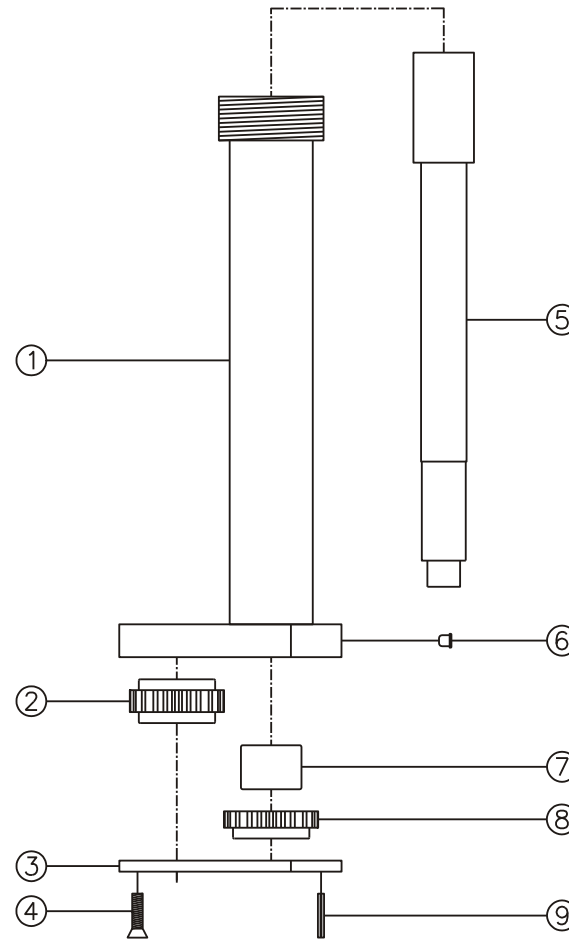

D & D PRODUCTION INC.

ASSEMBLY NO. LH-2016

HEAD NO. 0500

CROWFOOT ASS'Y
Rev. C
02-13-93

2500 WILLIAMS DRIVE • WATERFORD, MI • 48328

PHONE : (248) 334-2112 • FAX : (248) 334-0062

SIDE VIEW

PARTS BLOWOUT

TOP VIEW

ITEM	DESCRIPTION	PART NO.	ITEM	DESCRIPTION	PART NO.	ITEM	DESCRIPTION	PART NO.
1	Gear Housing	LH-2016-H						
2	Socket Gear	202016-XX						
3	Bottom Plate	LH-2016-P						
4	Screw (5)	S-608						
5	Drive Spindle	DS-3806						
6	Grease Fitting	1877						
7	Needle Bearing	B-88						
8	Drive Gear	202010-SD						
9	Roll Pin (2)	RP-608						