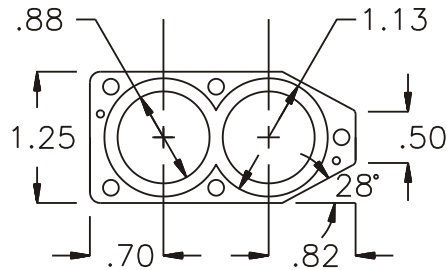

D & D PRODUCTION INC.

ASSEMBLY NO. LH-2016

HEAD NO. 0500

CROWFOOT ASS'Y
Rev. C
02-13-93

2500 WILLIAMS DRIVE • WATERFORD, MI • 48328

PHONE : (248) 334-2112 • FAX : (248) 334-0062

SIDE VIEW

PARTS BLOWOUT

TOP VIEW

ITEM	DESCRIPTION	PART NO.	ITEM	DESCRIPTION	PART NO.	ITEM	DESCRIPTION	PART NO.
1	Gear Housing	LH-2016-H						
2	Socket Gear	202016-XX						
3	Bottom Plate	LH-2016-P						
4	Screw (5)	S-608						
5	Drive Spindle	DS-3806						
6	Grease Fitting	1877						
7	Needle Bearing	B-88						
8	Drive Gear	202010-SD						
9	Roll Pin (2)	RP-608						