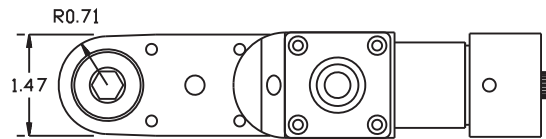

GEAR ASSEMBLY

PARTS BLOWOUT

ITEM	DESCRIPTION	PART NO.	ITEM	DESCRIPTION	PART NO.	ITEM	DESCRIPTION	PART NO.
1	Needle Bearing #1 (2)	M-661	11	Snap Ring	51111	21	Thrust Race (2)	TRA-512M1
2	Cap	BC-661G2	12	Motor Nut	N-47EA60B	22	Large Idler Pin	IP-5928D
3	Screw (12)	S-808	13	Lock Ring	R-AM3	23	Needle Bearing #4	B-59
4	Thrust Race	TRA-1423i	14	Bushing (2)	A-4375M2	24	Large Idler Gear	161620B
5	Bevel/Drive Gear Assembly	161355G2	15	Socket Gear, 15mm	162020-70BH	25	Dowel Pin (2)	DP-1208
6	Gear Housing	CFTB74H	16	Small Idler Pin	IP-5620			
7	Bevel Pinion Gear	661P-47EA60	17	Needle Bearing #3	B-56			
8	Needle Bearing #2	HK-1812i	18	Small Idler Gear	162012B			
9	Motor Coupling	MC-47EA60	19	Bottom Cover	CFTB74P			
10	Ball Bearing	9100KDD	20	Grease Fitting	1877			