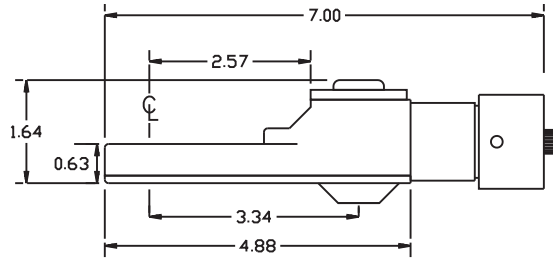

D & D PRODUCTION INC.®

ASSEMBLY NO. CFTB74-70BH

HEAD NO. 133

CROWFOOT ASS'Y
Rev. A
06-25-09

2500 WILLIAMS DRIVE • WATERFORD, MI • 48328

PHONE : (248) 334-2112 • FAX : (248) 334-0062

SIDE VIEW

TOP VIEW

GEAR ASSEMBLY

PARTS BLOWOUT

ITEM	DESCRIPTION	PART NO.	ITEM	DESCRIPTION	PART NO.	ITEM	DESCRIPTION	PART NO.
1	Needle Bearing #1 (2)	M-661	11	Snap Ring	51111	21	Thrust Race (2)	TRA-512M1
2	Cap	BC-661G2	12	Motor Nut	N-47EA60B	22	Large Idler Pin	IP-5928D
3	Screw (12)	S-808	13	Lock Ring	R-AM3	23	Needle Bearing #4	B-59
4	Thrust Race	TRA-1423i	14	Bushing (2)	A-4375M2	24	Large Idler Gear	161620B
5	Bevel/Drive Gear Assembly	161355G2	15	Socket Gear, 15mm	162020-70BH	25	Dowel Pin (2)	DP-1208
6	Gear Housing	CFTB74H	16	Small Idler Pin	IP-5620			
7	Bevel Pinion Gear	661P-47EA60	17	Needle Bearing #3	B-56			
8	Needle Bearing #2	HK-1812i	18	Small Idler Gear	162012B			
9	Motor Coupling	MC-47EA60	19	Bottom Cover	CFTB74P			
10	Ball Bearing	9100KDD	20	Grease Fitting	1877			