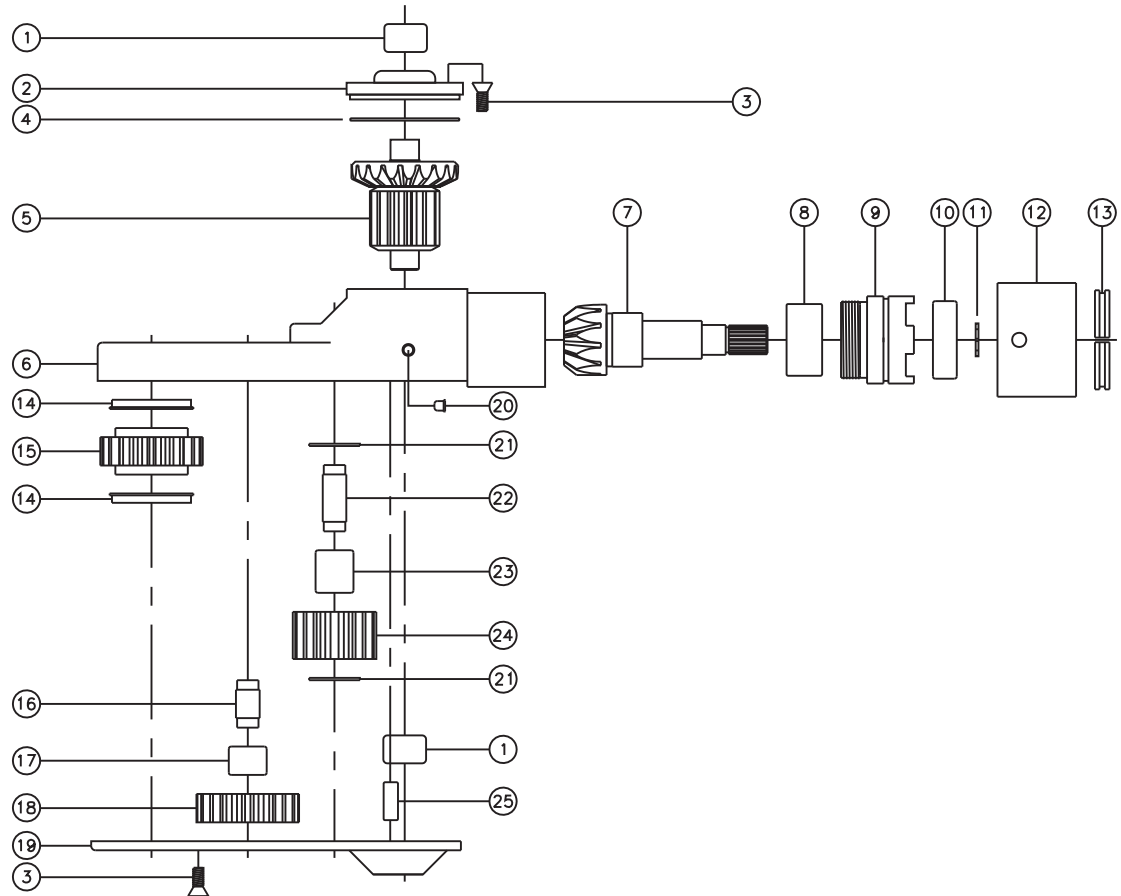

D & D PRODUCTION INC.®

ASSEMBLY NO. CFTB74-70BH

HEAD NO. 133

CROWFOOT ASS'Y
Rev. A
06-25-09

2500 WILLIAMS DRIVE • WATERFORD, MI • 48328

PHONE : (248) 334-2112 • FAX : (248) 334-0062

SIDE VIEW

TOP VIEW

GEAR ASSEMBLY

PARTS BLOWOUT

ITEM	DESCRIPTION	PART NO.	ITEM	DESCRIPTION	PART NO.	ITEM	DESCRIPTION	PART NO.
1	Needle Bearing #1 (2)	M-661	11	Snap Ring	51111	21	Thrust Race (2)	TRA-512M1
2	Cap	BC-661G2	12	Motor Nut	N-47EA60B	22	Large Idler Pin	IP-5928D
3	Screw (12)	S-808	13	Lock Ring	R-AM3	23	Needle Bearing #4	B-59
4	Thrust Race	TRA-1423i	14	Bushing (2)	A-4375M2	24	Large Idler Gear	161620B
5	Bevel/Drive Gear Assembly	161355G2	15	Socket Gear, 15mm	162020-70BH	25	Dowel Pin (2)	DP-1208
6	Gear Housing	CFTB74H	16	Small Idler Pin	IP-5620			
7	Bevel Pinion Gear	661P-47EA60	17	Needle Bearing #3	B-56			
8	Needle Bearing #2	HK-1812i	18	Small Idler Gear	162012B			
9	Motor Coupling	MC-47EA60	19	Bottom Cover	CFTB74P			
10	Ball Bearing	9100KDD	20	Grease Fitting	1877			