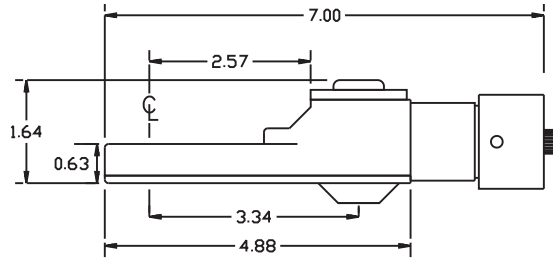

ASSEMBLY NO. CFTB74

HEAD NO. 133

CROWFOOT ASS'Y
Rev. A
06-25-09

2500 WILLIAMS DRIVE • WATERFORD, MI • 48328 PHONE : (248) 334-2112 • FAX : (248) 334-0062

SIDE VIEW

TOP VIEW

GEAR ASSEMBLY

PARTS BLOWOUT

ITEM	DESCRIPTION	PART NO.	ITEM	DESCRIPTION	PART NO.	ITEM	DESCRIPTION	PART NO.
1	Needle Bearing #1 (2)	M-661	11	Snap Ring	51111	21	Thrust Race (2)	TRA-512M1
2	Cap	BC-661G2	12	Motor Nut	N-47EA60B	22	Large Idler Pin	IP-5928D
3	Screw (12)	S-808	13	Lock Ring	R-AM3	23	Needle Bearing #4	B-59
4	Thrust Race	TRA-1423i	14	Bushing (2)	A-4375M2	24	Large Idler Gear	161620B
5	Bevel/Drive Gear Assembly	161355G2	15	Socket Gear	162020-XX	25	Dowel Pin (2)	DP-1208
6	Gear Housing	CFTB74H	16	Small Idler Pin	IP-5620			
7	Bevel Pinion Gear	661P-47EA60	17	Needle Bearing #3	B-56			
8	Needle Bearing #2	HK-1812i	18	Small Idler Gear	162012B			
9	Motor Coupling	MC-47EA60	19	Bottom Cover	CFTB74P			
10	Ball Bearing	9100KDD	20	Grease Fitting	1877			