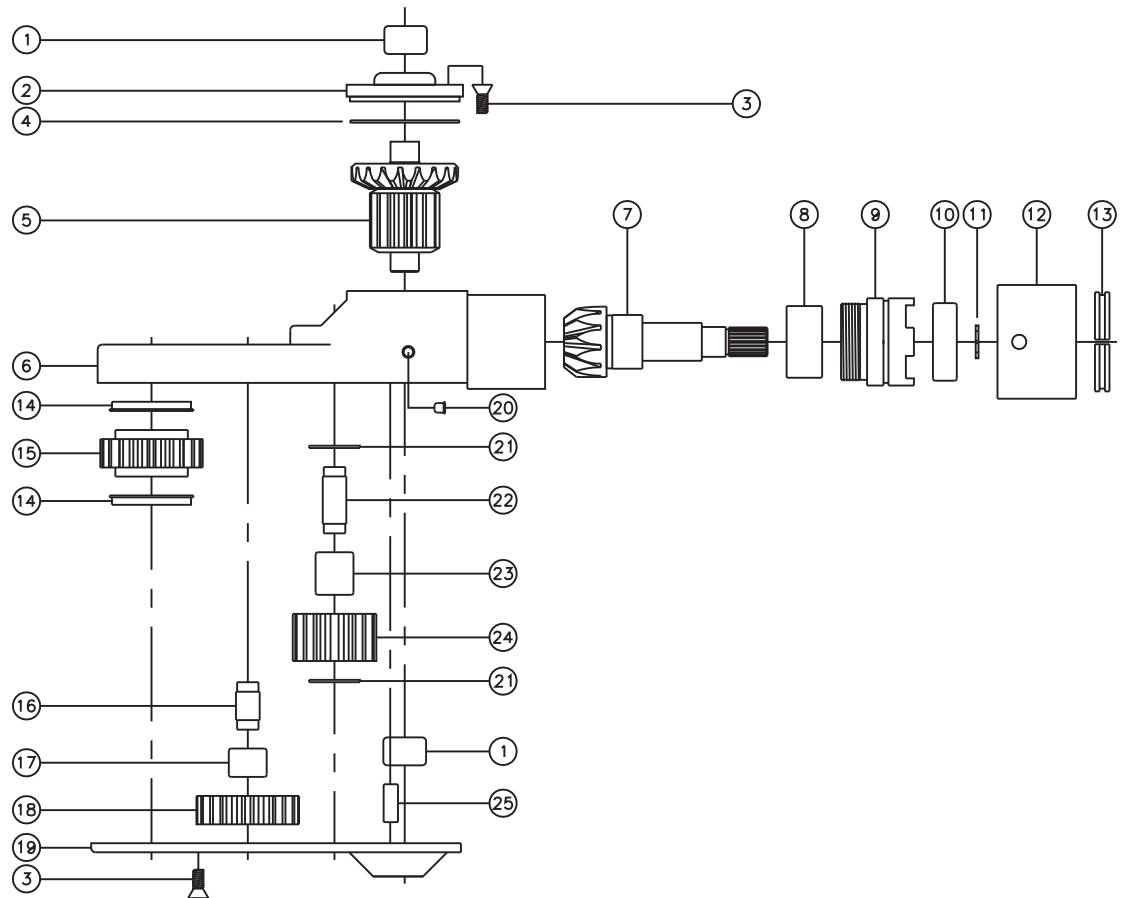

ASSEMBLY NO. CFTB74

HEAD NO. 133

CROWFOOT ASS'Y
Rev. A
06-25-09

2500 WILLIAMS DRIVE • WATERFORD, MI • 48328 PHONE : (248) 334-2112 • FAX : (248) 334-0062

SIDE VIEW

TOP VIEW

GEAR ASSEMBLY

PARTS BLOWOUT

ITEM	DESCRIPTION	PART NO.	ITEM	DESCRIPTION	PART NO.	ITEM	DESCRIPTION	PART NO.
1	Needle Bearing #1 (2)	M-661	11	Snap Ring	51111	21	Thrust Race (2)	TRA-512M1
2	Cap	BC-661G2	12	Motor Nut	N-47EA60B	22	Large Idler Pin	IP-5928D
3	Screw (12)	S-808	13	Lock Ring	R-AM3	23	Needle Bearing #4	B-59
4	Thrust Race	TRA-1423i	14	Bushing (2)	A-4375M2	24	Large Idler Gear	161620B
5	Bevel/Drive Gear Assembly	161355G2	15	Socket Gear	162020-XX	25	Dowel Pin (2)	DP-1208
6	Gear Housing	CFTB74H	16	Small Idler Pin	IP-5620			
7	Bevel Pinion Gear	661P-47EA60	17	Needle Bearing #3	B-56			
8	Needle Bearing #2	HK-1812i	18	Small Idler Gear	162012B			
9	Motor Coupling	MC-47EA60	19	Bottom Cover	CFTB74P			
10	Ball Bearing	9100KDD	20	Grease Fitting	1877			