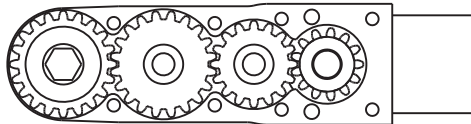

ASSEMBLY NO. CFTB74

HEAD NO. 133

CROWFOOT ASS'Y
Rev. A
06-25-09

2500 WILLIAMS DRIVE • WATERFORD, MI • 48328 PHONE : (248) 334-2112 • FAX : (248) 334-0062

SIDE VIEW

TOP VIEW

GEAR ASSEMBLY

PARTS BLOWOUT

ITEM	DESCRIPTION	PART NO.	ITEM	DESCRIPTION	PART NO.	ITEM	DESCRIPTION	PART NO.
1	Needle Bearing #1 (2)	M-661	11	Snap Ring	51111	21	Thrust Race (2)	TRA-512M1
2	Cap	BC-661G2	12	Motor Nut	N-47EA60B	22	Large Idler Pin	IP-5928D
3	Screw (12)	S-808	13	Lock Ring	R-AM3	23	Needle Bearing #4	B-59
4	Thrust Race	TRA-1423i	14	Bushing (2)	A-4375M2	24	Large Idler Gear	161620B
5	Bevel/Drive Gear Assembly	161355G2	15	Socket Gear	162020-XX	25	Dowel Pin (2)	DP-1208
6	Gear Housing	CFTB74H	16	Small Idler Pin	IP-5620			
7	Bevel Pinion Gear	661P-47EA60	17	Needle Bearing #3	B-56			
8	Needle Bearing #2	HK-1812i	18	Small Idler Gear	162012B			
9	Motor Coupling	MC-47EA60	19	Bottom Cover	CFTB74P			
10	Ball Bearing	9100KDD	20	Grease Fitting	1877			