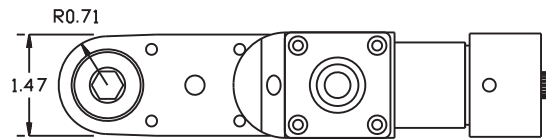

ASSEMBLY NO. CFTB74

HEAD NO. 133

CROWFOOT ASS'Y
Rev. A
06-25-09

2500 WILLIAMS DRIVE • WATERFORD, MI • 48328 PHONE : (248) 334-2112 • FAX : (248) 334-0062

SIDE VIEW

TOP VIEW

GEAR ASSEMBLY

PARTS BLOWOUT

ITEM	DESCRIPTION	PART NO.	ITEM	DESCRIPTION	PART NO.	ITEM	DESCRIPTION	PART NO.
1	Needle Bearing #1 (2)	M-661	11	Snap Ring	51111	21	Thrust Race (2)	TRA-512M1
2	Cap	BC-661G2	12	Motor Nut	N-47EA60B	22	Large Idler Pin	IP-5928D
3	Screw (12)	S-808	13	Lock Ring	R-AM3	23	Needle Bearing #4	B-59
4	Thrust Race	TRA-1423i	14	Bushing (2)	A-4375M2	24	Large Idler Gear	161620B
5	Bevel/Drive Gear Assembly	161355G2	15	Socket Gear	162020-XX	25	Dowel Pin (2)	DP-1208
6	Gear Housing	CFTB74H	16	Small Idler Pin	IP-5620			
7	Bevel Pinion Gear	661P-47EA60	17	Needle Bearing #3	B-56			
8	Needle Bearing #2	HK-1812i	18	Small Idler Gear	162012B			
9	Motor Coupling	MC-47EA60	19	Bottom Cover	CFTB74P			
10	Ball Bearing	9100KDD	20	Grease Fitting	1877			