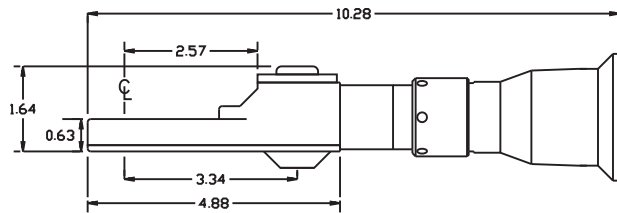

## SIDE VIEW

## PARTS BLOWOUT

ITEM	DESCRIPTION	PART NO.	ITEM	DESCRIPTION	PART NO.	ITEM	DESCRIPTION	PART NO.
1	Needle Bearing #1 (2)	M-661	13	End Nut	N-12014	25	Bottom Cover	CFTB74P
2	Cap	BC-661G2	14	Drive Shaft	DS-062526	26	Grease Fitting	1877
3	Screw (12)	S-808	15	Motor Coupling	MC-EP8B	27	Thrust Race (2)	TRA-512M1
4	Thrust Race	TRA-1423i	16	O-Ring	Customer Supplied	28	Large idler Pin	IP-5928D
5	Bevel/Drive Gear Assembly	161355G2	17	Ball Bearing #2	Customer Supplied	29	Needle Bearing #4	B-59
6	Gear Housing	CFTB74H	18	Gasket	Customer Supplied	30	Large Idler Gear	161620B
7	Bevel Pinion Gear	661P-48D3	19	Shims	Customer Supplied	31	Dowel Pin (2)	DP-1208
8	Needle Bearing #2	HK-1812i	20	Bushing (2)	A-4375M2	32	End Nut Socket	ENT-EP8
9	Nut	N-EP8	21	Socket Gear	162020-XX			
10	Adapter	MC-EP8A	22	Small Idler Pin	IP-5620			
11	Ball Bearing #1	6901	23	Needle Bearing #3	B-56			
12	Snap Ring	SHF-43	24	Small Idler Gear	162012B			