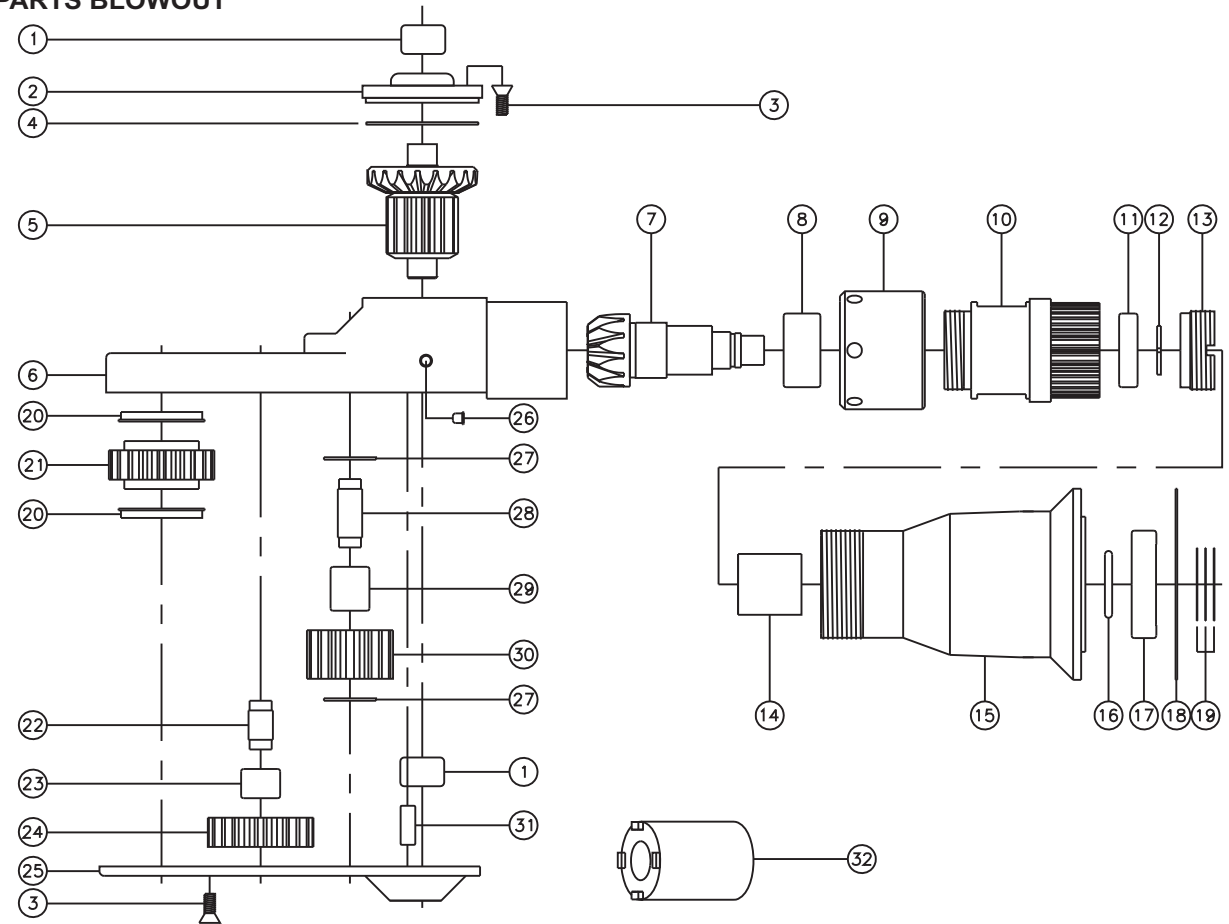

## SIDE VIEW

## TOP VIEW

## PARTS BLOWOUT

ITEM	DESCRIPTION	PART NO.	ITEM	DESCRIPTION	PART NO.	ITEM	DESCRIPTION	PART NO.
1	Needle Bearing #1 (2)	M-661	13	End Nut	N-12014	25	Bottom Cover	CFTB74P
2	Cap	BC-661G2	14	Drive Shaft	DS-062526	26	Grease Fitting	1877
3	Screw (12)	S-808	15	Motor Coupling	MC-EP8B	27	Thrust Race (2)	TRA-512M1
4	Thrust Race	TRA-1423i	16	O-Ring	Customer Supplied	28	Large idler Pin	IP-5928D
5	Bevel/Drive Gear Assembly	161355G2	17	Ball Bearing #2	Customer Supplied	29	Needle Bearing #4	B-59
6	Gear Housing	CFTB74H	18	Gasket	Customer Supplied	30	Large Idler Gear	161620B
7	Bevel Pinion Gear	661P-48D3	19	Shims	Customer Supplied	31	Dowel Pin (2)	DP-1208
8	Needle Bearing #2	HK-1812i	20	Bushing (2)	A-4375M2	32	End Nut Socket	ENT-EP8
9	Nut	N-EP8	21	Socket Gear	162020-XX			
10	Adapter	MC-EP8A	22	Small Idler Pin	IP-5620			
11	Ball Bearing #1	6901	23	Needle Bearing #3	B-56			
12	Snap Ring	SHF-43	24	Small Idler Gear	162012B			