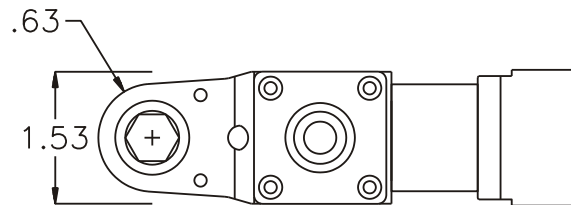

D & D PRODUCTION INC.

ASSEMBLY NO. CFT72 HEAD NO. 121

CROWFOOT ASS'Y
Rev. A
01-19-01

2500 WILLIAMS DRIVE • WATERFORD, MI • 48328

PHONE : (248) 334-2112 • FAX : (248) 334-0062

SIDE VIEW

TOP VIEW

GEAR ASSEMBLY

PARTS BLOWOUT

ITEM	DESCRIPTION	PART NO.	ITEM	DESCRIPTION	PART NO.	ITEM	DESCRIPTION	PART NO.
1	Needle Bearing (2)	M-661	11	Snap Ring	SH-43	21	Bottom Plate	CFT72P
2	Cap	BC-661G2	12	Motor Nut	NR40C	22	Dowel Pin (2)	DP-1208
3	Screw (10)	S-806	13	Retaining Ring	RST-125			
4	Thrust Race	TRA-1423i	14	Bushing (2)	A-5509			
5	Bevel/Drive Gear Assembly	161348G2	15	Socket Gear	161625S-XX			
6	Gear Housing	CFT72H	16	Thrust Race (2)	TRA-512M1			
7	Bevel Pinion Gear	661P-R40C	17	Idler Pin	IP-5725B			
8	Needle Bearing	HK-1812i	18	Needle Bearing	B-57i			
9	Motor Coupling	MC-R40C	19	Idler Gear	161616S2			
10	Ball Bearing	6901	20	Grease Fitting	1877			