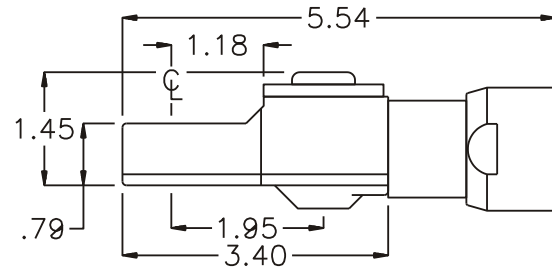

D & D PRODUCTION INC.

ASSEMBLY NO. CFT72 HEAD NO. 121

CROWFOOT ASS'Y
Rev. A
01-19-01

2500 WILLIAMS DRIVE • WATERFORD, MI • 48328

PHONE : (248) 334-2112 • FAX : (248) 334-0062

SIDE VIEW

TOP VIEW

GEAR ASSEMBLY

PARTS BLOWOUT

ITEM	DESCRIPTION	PART NO.	ITEM	DESCRIPTION	PART NO.	ITEM	DESCRIPTION	PART NO.
1	Needle Bearing (2)	M-661	11	Snap Ring	SH-43	21	Bottom Plate	CFT72P
2	Cap	BC-661G2	12	Motor Nut	NR40C	22	Dowel Pin (2)	DP-1208
3	Screw (10)	S-806	13	Retaining Ring	RST-125			
4	Thrust Race	TRA-1423i	14	Bushing (2)	A-5509			
5	Bevel/Drive Gear Assembly	161348G2	15	Socket Gear	161625S-XX			
6	Gear Housing	CFT72H	16	Thrust Race (2)	TRA-512M1			
7	Bevel Pinion Gear	661P-R40C	17	Idler Pin	IP-5725B			
8	Needle Bearing	HK-1812i	18	Needle Bearing	B-57i			
9	Motor Coupling	MC-R40C	19	Idler Gear	161616S2			
10	Ball Bearing	6901	20	Grease Fitting	1877			