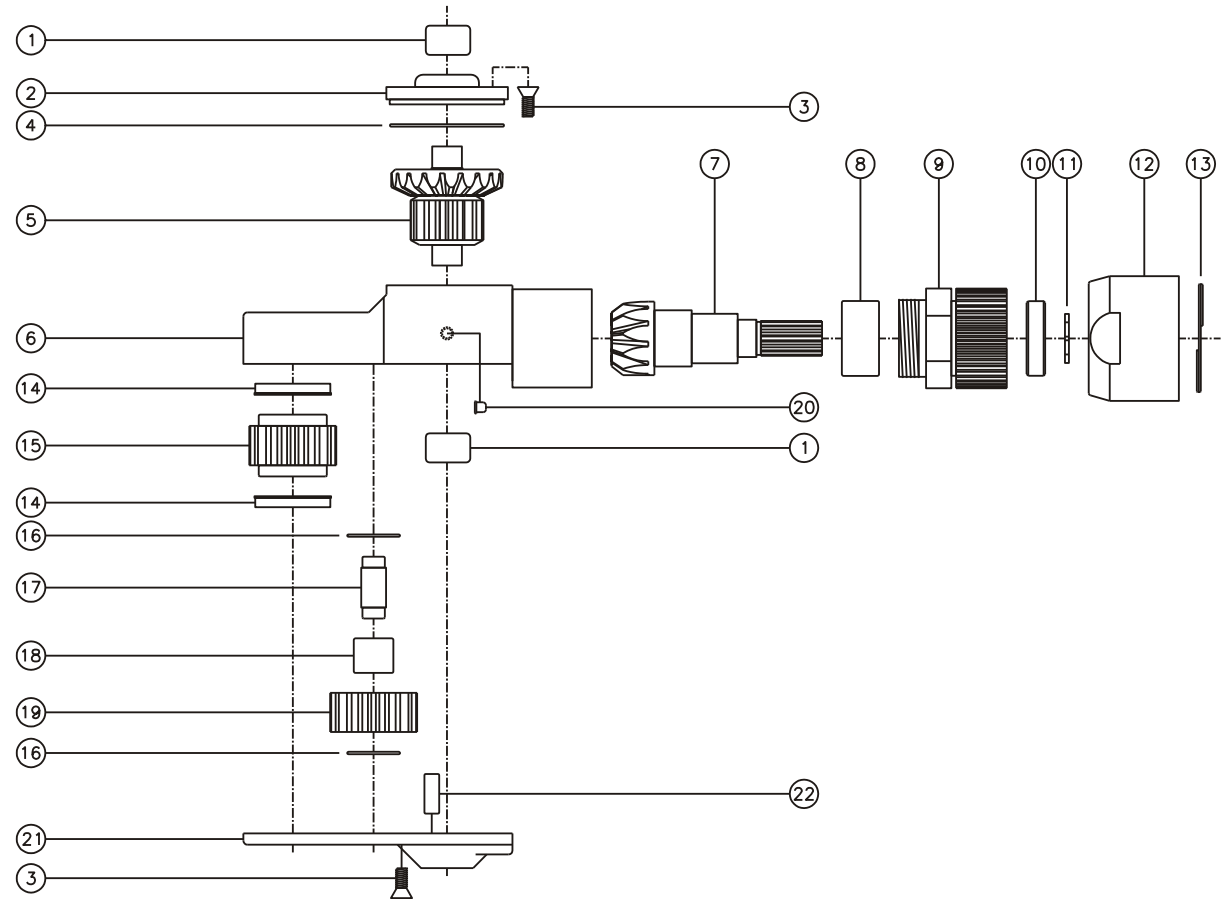

D & D PRODUCTION INC.

ASSEMBLY NO. CFT72 HEAD NO. 121

CROWFOOT ASS'Y
Rev. A
01-19-01

2500 WILLIAMS DRIVE • WATERFORD, MI • 48328

PHONE : (248) 334-2112 • FAX : (248) 334-0062

SIDE VIEW

TOP VIEW

GEAR ASSEMBLY

PARTS BLOWOUT

ITEM	DESCRIPTION	PART NO.	ITEM	DESCRIPTION	PART NO.	ITEM	DESCRIPTION	PART NO.
1	Needle Bearing (2)	M-661	11	Snap Ring	SH-43	21	Bottom Plate	CFT72P
2	Cap	BC-661G2	12	Motor Nut	NR40C	22	Dowel Pin (2)	DP-1208
3	Screw (10)	S-806	13	Retaining Ring	RST-125			
4	Thrust Race	TRA-1423i	14	Bushing (2)	A-5509			
5	Bevel/Drive Gear Assembly	161348G2	15	Socket Gear	161625S-XX			
6	Gear Housing	CFT72H	16	Thrust Race (2)	TRA-512M1			
7	Bevel Pinion Gear	661P-R40C	17	Idler Pin	IP-5725B			
8	Needle Bearing	HK-1812i	18	Needle Bearing	B-57i			
9	Motor Coupling	MC-R40C	19	Idler Gear	161616S2			
10	Ball Bearing	6901	20	Grease Fitting	1877			