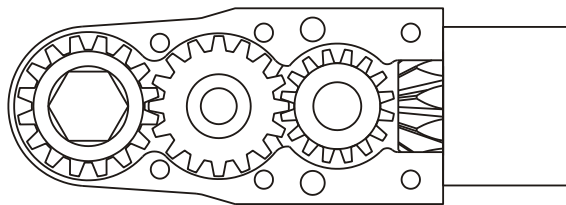

D & D PRODUCTION INC.

ASSEMBLY NO. CFT72 HEAD NO. 121

CROWFOOT ASS'Y
Rev. A
01-19-01

2500 WILLIAMS DRIVE • WATERFORD, MI • 48328

PHONE : (248) 334-2112 • FAX : (248) 334-0062

SIDE VIEW

TOP VIEW

GEAR ASSEMBLY

PARTS BLOWOUT

ITEM	DESCRIPTION	PART NO.	ITEM	DESCRIPTION	PART NO.	ITEM	DESCRIPTION	PART NO.
1	Needle Bearing (2)	M-661	11	Snap Ring	SH-43	21	Bottom Plate	CFT72P
2	Cap	BC-661G2	12	Motor Nut	NR40C	22	Dowel Pin (2)	DP-1208
3	Screw (10)	S-806	13	Retaining Ring	RST-125			
4	Thrust Race	TRA-1423i	14	Bushing (2)	A-5509			
5	Bevel/Drive Gear Assembly	161348G2	15	Socket Gear	161625S-XX			
6	Gear Housing	CFT72H	16	Thrust Race (2)	TRA-512M1			
7	Bevel Pinion Gear	661P-R40C	17	Idler Pin	IP-5725B			
8	Needle Bearing	HK-1812i	18	Needle Bearing	B-57i			
9	Motor Coupling	MC-R40C	19	Idler Gear	161616S2			
10	Ball Bearing	6901	20	Grease Fitting	1877			