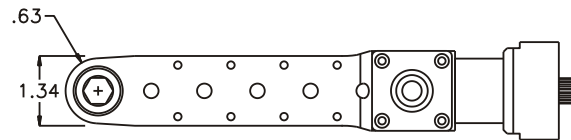

D & D PRODUCTION INC.

ASSEMBLY NO. CFE72 HEAD NO. 116

CROWFOOT ASS'Y
Rev. A
01-22-01

2500 WILLIAMS DRIVE • WATERFORD, MI • 48328 PHONE : (248) 334-2112 • FAX : (248) 334-0062

SIDE VIEW

TOP VIEW

GEAR ASSEMBLY

PARTS BLOWOUT

ITEM	DESCRIPTION	PART NO.	ITEM	DESCRIPTION	PART NO.	ITEM	DESCRIPTION	PART NO.
1	Needle Bearing (2)	M-661	11	Motor Nut	N-T	21	Dowel Pin (2)	DP-1208
2	Cap	BC-661G2	12	Retaining Ring	RR-T	22	Motor Coupling Wrench (Optional)	MCW-T
3	Screw (16)	S-806	13	Bushing (2)	A-5509			
4	Thrust Race	TRA-1423i	14	Socket Gear	161632S-XX			
5	Bevel/Drive Gear Assembly	161355G2	15	Thrust Race (10)	TRB-512M			
6	Gear Housing	CFE72H	16	Idler Pin (5)	IP-5932			
7	Bevel Pinion Gear	661P-T	17	Needle Bearing (5)	B-59			
8	Needle Bearing	HK-1812i	18	Idler Gear (5)	161623S2			
9	Motor Coupling	MC-T	19	Grease Fitting	1877			
10	Ball Bearing	BR8-O	20	Bottom Plate	CFE72P			