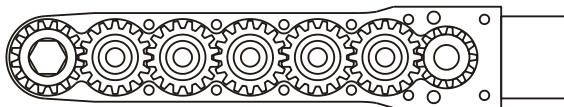

D & D PRODUCTION INC.

ASSEMBLY NO. CFE72 HEAD NO. 116

CROWFOOT ASS'Y
Rev. A
01-22-01

2500 WILLIAMS DRIVE • WATERFORD, MI • 48328 PHONE : (248) 334-2112 • FAX : (248) 334-0062

SIDE VIEW

TOP VIEW

GEAR ASSEMBLY

PARTS BLOWOUT

ITEM	DESCRIPTION	PART NO.	ITEM	DESCRIPTION	PART NO.	ITEM	DESCRIPTION	PART NO.
1	Needle Bearing (2)	M-661	11	Motor Nut	N-T	21	Dowel Pin (2)	DP-1208
2	Cap	BC-661G2	12	Retaining Ring	RR-T	22	Motor Coupling Wrench (Optional)	MCW-T
3	Screw (16)	S-806	13	Bushing (2)	A-5509			
4	Thrust Race	TRA-1423i	14	Socket Gear	161632S-XX			
5	Bevel/Drive Gear Assembly	161355G2	15	Thrust Race (10)	TRB-512M			
6	Gear Housing	CFE72H	16	Idler Pin (5)	IP-5932			
7	Bevel Pinion Gear	661P-T	17	Needle Bearing (5)	B-59			
8	Needle Bearing	HK-1812i	18	Idler Gear (5)	161623S2			
9	Motor Coupling	MC-T	19	Grease Fitting	1877			
10	Ball Bearing	BR8-O	20	Bottom Plate	CFE72P			