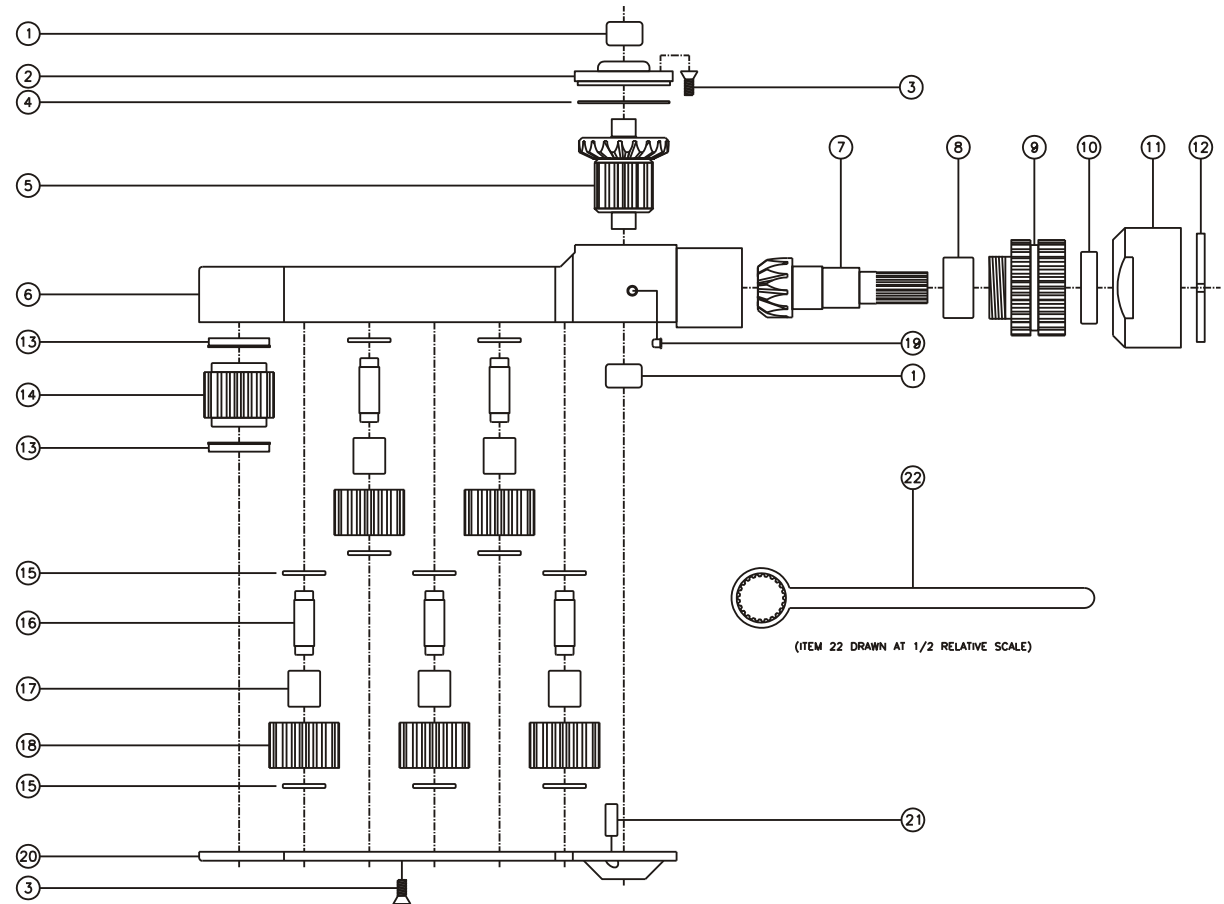

D & D PRODUCTION INC.

ASSEMBLY NO. CFE72 HEAD NO. 116

CROWFOOT ASS'Y
Rev. A
01-22-01

2500 WILLIAMS DRIVE • WATERFORD, MI • 48328 PHONE : (248) 334-2112 • FAX : (248) 334-0062

SIDE VIEW

TOP VIEW

GEAR ASSEMBLY

PARTS BLOWOUT

ITEM	DESCRIPTION	PART NO.	ITEM	DESCRIPTION	PART NO.	ITEM	DESCRIPTION	PART NO.
1	Needle Bearing (2)	M-661	11	Motor Nut	N-T	21	Dowel Pin (2)	DP-1208
2	Cap	BC-661G2	12	Retaining Ring	RR-T	22	Motor Coupling Wrench (Optional)	MCW-T
3	Screw (16)	S-806	13	Bushing (2)	A-5509			
4	Thrust Race	TRA-1423i	14	Socket Gear	161632S-XX			
5	Bevel/Drive Gear Assembly	161355G2	15	Thrust Race (10)	TRB-512M			
6	Gear Housing	CFE72H	16	Idler Pin (5)	IP-5932			
7	Bevel Pinion Gear	661P-T	17	Needle Bearing (5)	B-59			
8	Needle Bearing	HK-1812i	18	Idler Gear (5)	161623S2			
9	Motor Coupling	MC-T	19	Grease Fitting	1877			
10	Ball Bearing	BR8-O	20	Bottom Plate	CFE72P			