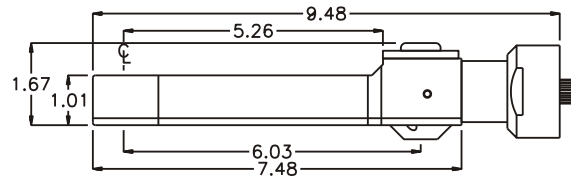

D & D PRODUCTION INC.

ASSEMBLY NO. CFE72 HEAD NO. 116

CROWFOOT ASS'Y
Rev. A
01-22-01

2500 WILLIAMS DRIVE • WATERFORD, MI • 48328 PHONE : (248) 334-2112 • FAX : (248) 334-0062

SIDE VIEW

TOP VIEW

GEAR ASSEMBLY

PARTS BLOWOUT

ITEM	DESCRIPTION	PART NO.	ITEM	DESCRIPTION	PART NO.	ITEM	DESCRIPTION	PART NO.
1	Needle Bearing (2)	M-661	11	Motor Nut	N-T	21	Dowel Pin (2)	DP-1208
2	Cap	BC-661G2	12	Retaining Ring	RR-T	22	Motor Coupling Wrench (Optional)	MCW-T
3	Screw (16)	S-806	13	Bushing (2)	A-5509			
4	Thrust Race	TRA-1423i	14	Socket Gear	161632S-XX			
5	Bevel/Drive Gear Assembly	161355G2	15	Thrust Race (10)	TRB-512M			
6	Gear Housing	CFE72H	16	Idler Pin (5)	IP-5932			
7	Bevel Pinion Gear	661P-T	17	Needle Bearing (5)	B-59			
8	Needle Bearing	HK-1812i	18	Idler Gear (5)	161623S2			
9	Motor Coupling	MC-T	19	Grease Fitting	1877			
10	Ball Bearing	BR8-O	20	Bottom Plate	CFE72P			