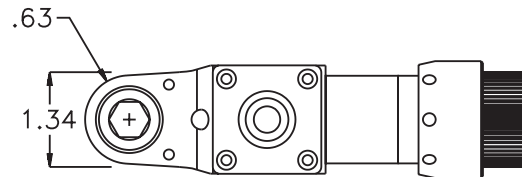

GEAR ASSEMBLY

PARTS BLOWOUT

ITEM	DESCRIPTION	PART NO.	ITEM	DESCRIPTION	PART NO.	ITEM	DESCRIPTION	PART NO.
1	Needle Bearing (2)	M-661	11	Snap Ring	51114	21	Bottom Plate	CF72P
2	Cap	BC-661G2	12	End Nut	EN-0874	22	Grease Fitting	1877
3	Screw(10)	S-806	13	Motor Nut	N-0848	23	Dowel Pin (2)	DP-1208
4	Thrust Race	TRA-1423i	14	Circlip	0849-C	24	End Nut Socket (optional)	ENT-ETV13
5	Bevel/Drive Gear Assembly	161355G2	15	Bushing (2)	A-5509	25	Motor Coupling Wrench (Optional)	CW-ETV13
6	Gear Housing	CF72H	16	Socket Gear	161632S-XX*	26		
7	Bevel Pinion Gear	661P-ETV13	17	Thrust Race (2)	TRB-512M	27		
8	Needle Bearing	HK-1812i	18	Idler Pin	IP-5932	28		
9	Motor Coupling	MC-ETV13	19	Needle Bearing	B-59	29		
10	Ball Bearing	6001	20	Idler Gear	161623S2	30		