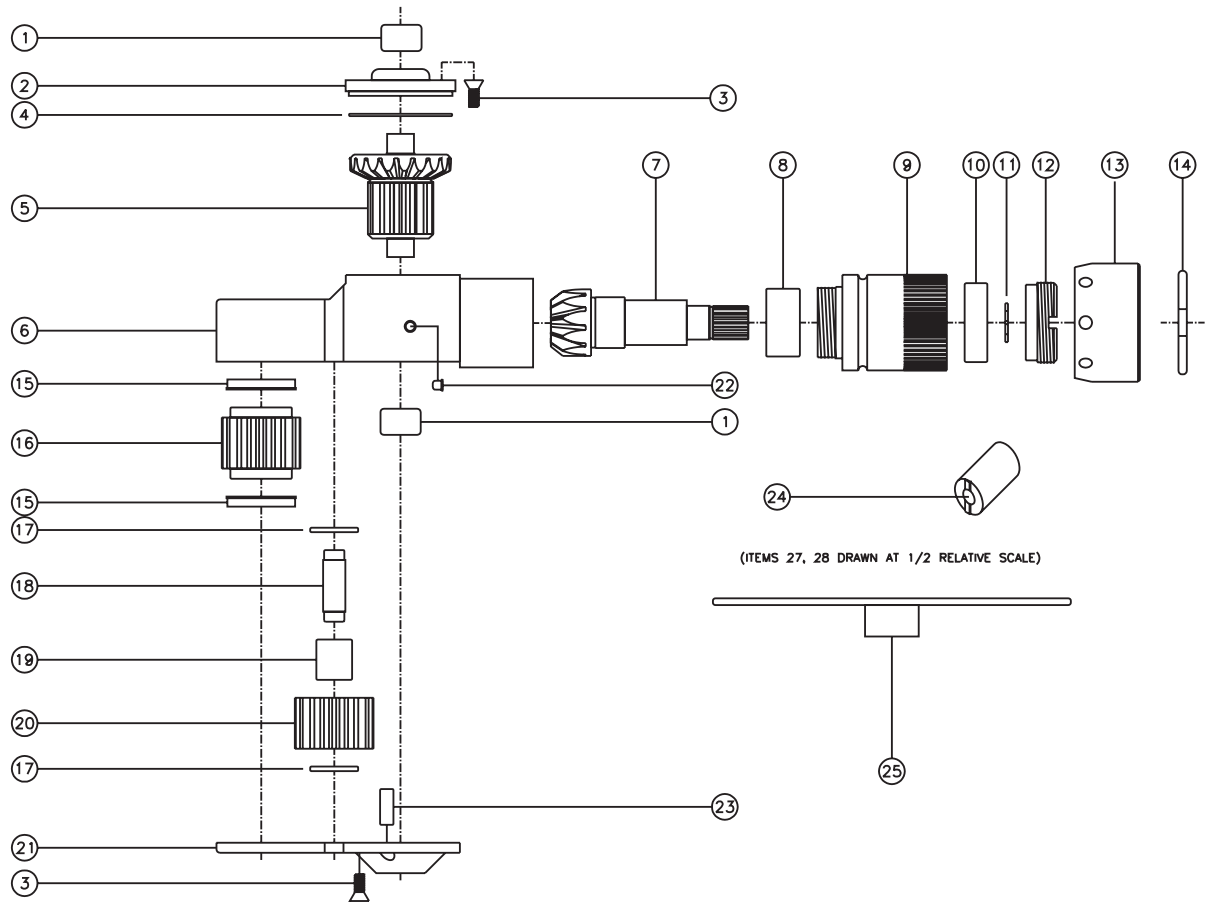

D & D PRODUCTION INC.

ASSEMBLY NO. CF72

HEAD NO. 115A

CROWFOOT ASS'Y
Rev. A
03-10-05

2500 WILLIAMS DRIVE • WATERFORD, MI • 48328

PHONE : (248) 334-2112 • FAX : (248) 334-0062

SIDE VIEW

TOP VIEW

GEAR ASSEMBLY

PARTS BLOWOUT

ITEM	DESCRIPTION	PART NO.	ITEM	DESCRIPTION	PART NO.	ITEM	DESCRIPTION	PART NO.
1	Needle Bearing (2)	M-661	11	Snap Ring	51114	21	Bottom Plate	CF72P
2	Cap	BC-661G2	12	End Nut	EN-0874	22	Grease Fitting	1877
3	Screw(10)	S-806	13	Motor Nut	N-0848	23	Dowel Pin (2)	DP-1208
4	Thrust Race	TRA-1423i	14	Circlip	0849-C	24	End Nut Socket (optional)	ENT-ETV13
5	Bevel/Drive Gear Assembly	161355G2	15	Bushing (2)	A-5509	25	Motor Coupling Wrench (Optional)	CW-ETV13
6	Gear Housing	CF72H	16	Socket Gear	161632S-XX*	26		
7	Bevel Pinion Gear	661P-ETV13	17	Thrust Race (2)	TRB-512M	27		
8	Needle Bearing	HK-1812i	18	Idler Pin	IP-5932	28		
9	Motor Coupling	MC-ETV13	19	Needle Bearing	B-59	29		
10	Ball Bearing	6001	20	Idler Gear	161623S2	30		