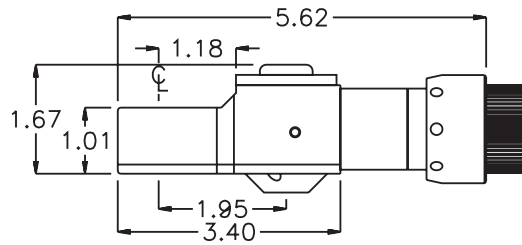

D & D PRODUCTION INC.

ASSEMBLY NO. CF72

HEAD NO. 115A

CROWFOOT ASS'Y
Rev. A
03-10-05

2500 WILLIAMS DRIVE • WATERFORD, MI • 48328

PHONE : (248) 334-2112 • FAX : (248) 334-0062

SIDE VIEW

TOP VIEW

GEAR ASSEMBLY

PARTS BLOWOUT

ITEM	DESCRIPTION	PART NO.	ITEM	DESCRIPTION	PART NO.	ITEM	DESCRIPTION	PART NO.
1	Needle Bearing (2)	M-661	11	Snap Ring	51114	21	Bottom Plate	CF72P
2	Cap	BC-661G2	12	End Nut	EN-0874	22	Grease Fitting	1877
3	Screw(10)	S-806	13	Motor Nut	N-0848	23	Dowel Pin (2)	DP-1208
4	Thrust Race	TRA-1423i	14	Circlip	0849-C	24	End Nut Socket (optional)	ENT-ETV13
5	Bevel/Drive Gear Assembly	161355G2	15	Bushing (2)	A-5509	25	Motor Coupling Wrench (Optional)	CW-ETV13
6	Gear Housing	CF72H	16	Socket Gear	161632S-XX*	26		
7	Bevel Pinion Gear	661P-ETV13	17	Thrust Race (2)	TRB-512M	27		
8	Needle Bearing	HK-1812i	18	Idler Pin	IP-5932	28		
9	Motor Coupling	MC-ETV13	19	Needle Bearing	B-59	29		
10	Ball Bearing	6001	20	Idler Gear	161623S2	30		