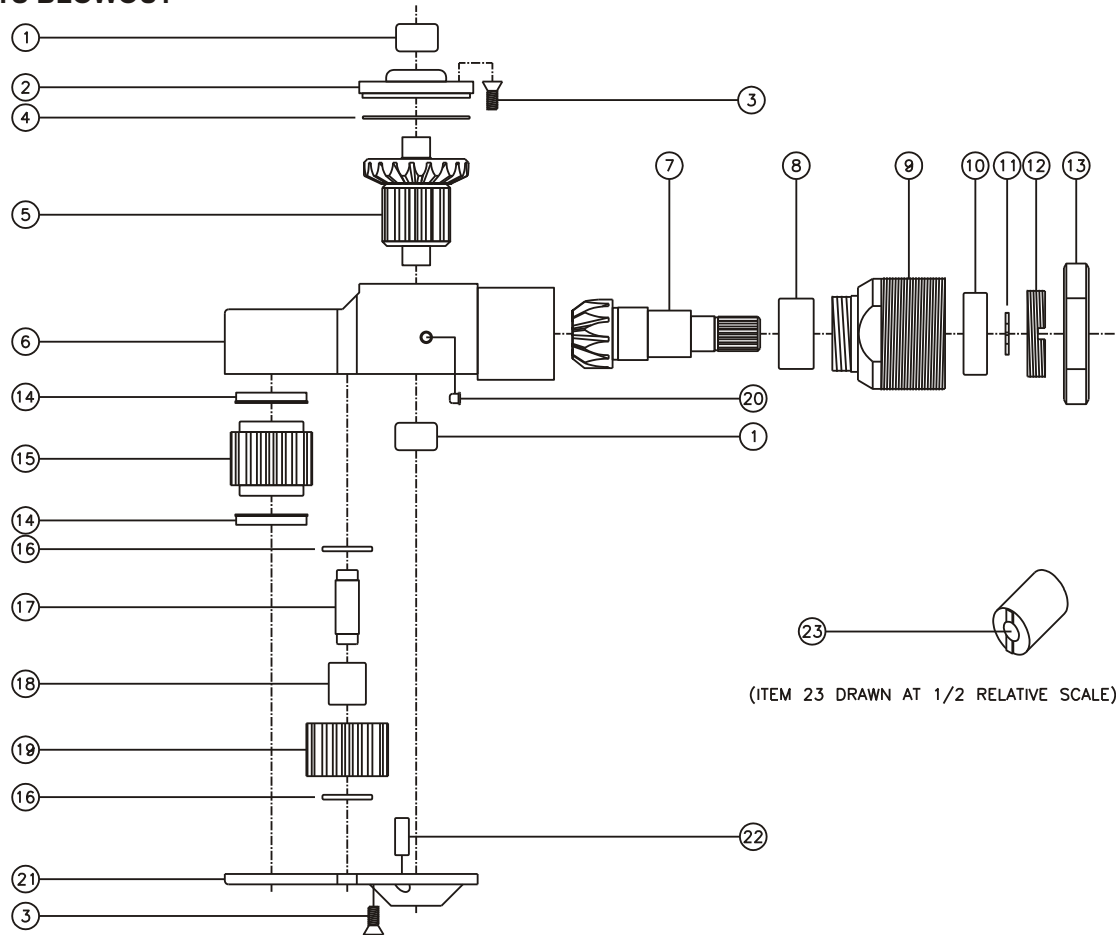

## SIDE VIEW

## TOP VIEW

## GEAR ASSEMBLY

## PARTS BLOWOUT

(ITEM 23 DRAWN AT 1/2 RELATIVE SCALE)

ITEM	DESCRIPTION	PART NO.	ITEM	DESCRIPTION	PART NO.	ITEM	DESCRIPTION	PART NO.
1	Needle Bearing (2)	M-661	11	Snap Ring	5160-47	21	Bottom Plate	CF72P
2	Cap	BC-661G2	12	End Nut	EN-3808	22	Dowel Pin (2)	DP-1208
3	Screw (10)	S-806	13	Lock Nut	LN-42M9	23	End Nut Socket (Optional)	ENT-3808
4	Thrust Race	TRA-1423i	14	Bushing (2)	A-5509			
5	Bevel/Drive Gear Assembly	161355G2	15	Socket Gear	161632S-XX			
6	Gear Housing	CF72H	16	Thrust Race (2)	TRB-512M			
7	Bevel Pinion Gear	661P-13	17	Idler Pin	IP-5932			
8	Needle Bearing	HK-1812i	18	Needle Bearing	B-59			
9	Motor Coupling	MC-13	19	Idler Gear	161623S2			
10	Ball Bearing	6001	20	Grease Fitting	1877			