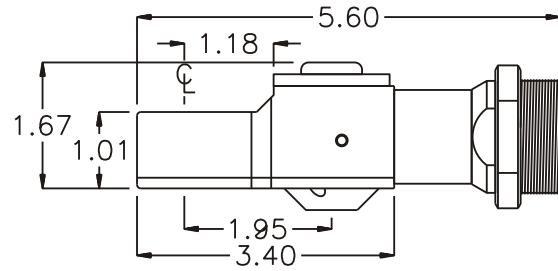

D & D PRODUCTION INC.®

ASSEMBLY NO. CF72 HEAD NO. 115

CROWFOOT ASS'Y
Rev. B
11-11-03

2500 WILLIAMS DRIVE • WATERFORD, MI • 48328

PHONE : (248) 334-2112 • FAX : (248) 334-0062

SIDE VIEW

TOP VIEW