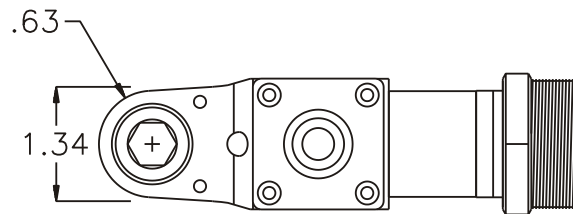

D & D PRODUCTION INC.®

ASSEMBLY NO. CF72 HEAD NO. 115

CROWFOOT ASS'Y
Rev. B
11-11-03

2500 WILLIAMS DRIVE • WATERFORD, MI • 48328

PHONE : (248) 334-2112 • FAX : (248) 334-0062

SIDE VIEW

TOP VIEW

GEAR ASSEMBLY

PARTS BLOWOUT

(ITEM 23 DRAWN AT 1/2 RELATIVE SCALE)

ITEM	DESCRIPTION	PART NO.	ITEM	DESCRIPTION	PART NO.	ITEM	DESCRIPTION	PART NO.
1	Needle Bearing (2)	M-661	11	Snap Ring	5160-47	21	Bottom Plate	CF72P
2	Cap	BC-661G2	12	End Nut	EN-3808	22	Dowel Pin (2)	DP-1208
3	Screw (10)	S-806	13	Lock Nut	LN-42M9	23	End Nut Socket (Optional)	ENT-3808
4	Thrust Race	TRA-1423i	14	Bushing (2)	A-5509			
5	Bevel/Drive Gear Assembly	161355G2	15	Socket Gear	161632S-XX			
6	Gear Housing	CF72H	16	Thrust Race (2)	TRB-512M			
7	Bevel Pinion Gear	661P-13	17	Idler Pin	IP-5932			
8	Needle Bearing	HK-1812i	18	Needle Bearing	B-59			
9	Motor Coupling	MC-13	19	Idler Gear	161623S2			
10	Ball Bearing	6001	20	Grease Fitting	1877