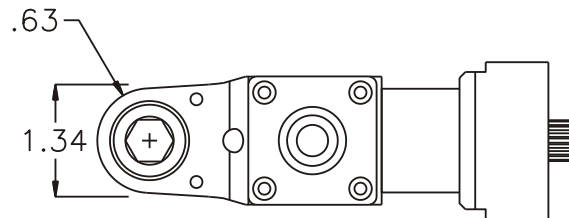

D & D PRODUCTION INC.

ASSEMBLY NO. CF72

HEAD NO. 114

CROWFOOT ASS'Y
Rev. A
01-23-01

2500 WILLIAMS DRIVE • WATERFORD, MI • 48328

PHONE : (248) 334-2112 • FAX : (248) 334-0062

SIDE VIEW

TOP VIEW

GEAR ASSEMBLY

PARTS BLOWOUT

(ITEM 22 DRAWN AT 1/2 RELATIVE SCALE)

ITEM	DESCRIPTION	PART NO.	ITEM	DESCRIPTION	PART NO.	ITEM	DESCRIPTION	PART NO.
1	Needle Bearing (2)	M-661	11	Motor Nut	N-T	21	Dowel Pin (2)	DP-1208
2	Cap	BC-661G2	12	Retaining Ring	RR-T	22	Motor Coupling Wrench (Optional)	MCW-T
3	Screw (10)	S-806	13	Bushing (2)	A-5509			
4	Thrust Race	TRA-1423i	14	Socket Gear	161632S-XX			
5	Bevel/Drive Gear Assembly	161355G2	15	Thrust Race (2)	TRB-512M			
6	Gear Housing	CF72H	16	Idler Pin	IP-5932			
7	Bevel Pinion Gear	661P-T	17	Needle Bearing	B-59			
8	Needle Bearing	HK-1812i	18	Idler Gear	161623S2			
9	Motor Coupling	MC-T	19	Grease Fitting	1877			
10	Ball Bearing	BR8-O	20	Bottom Plate	CF72P