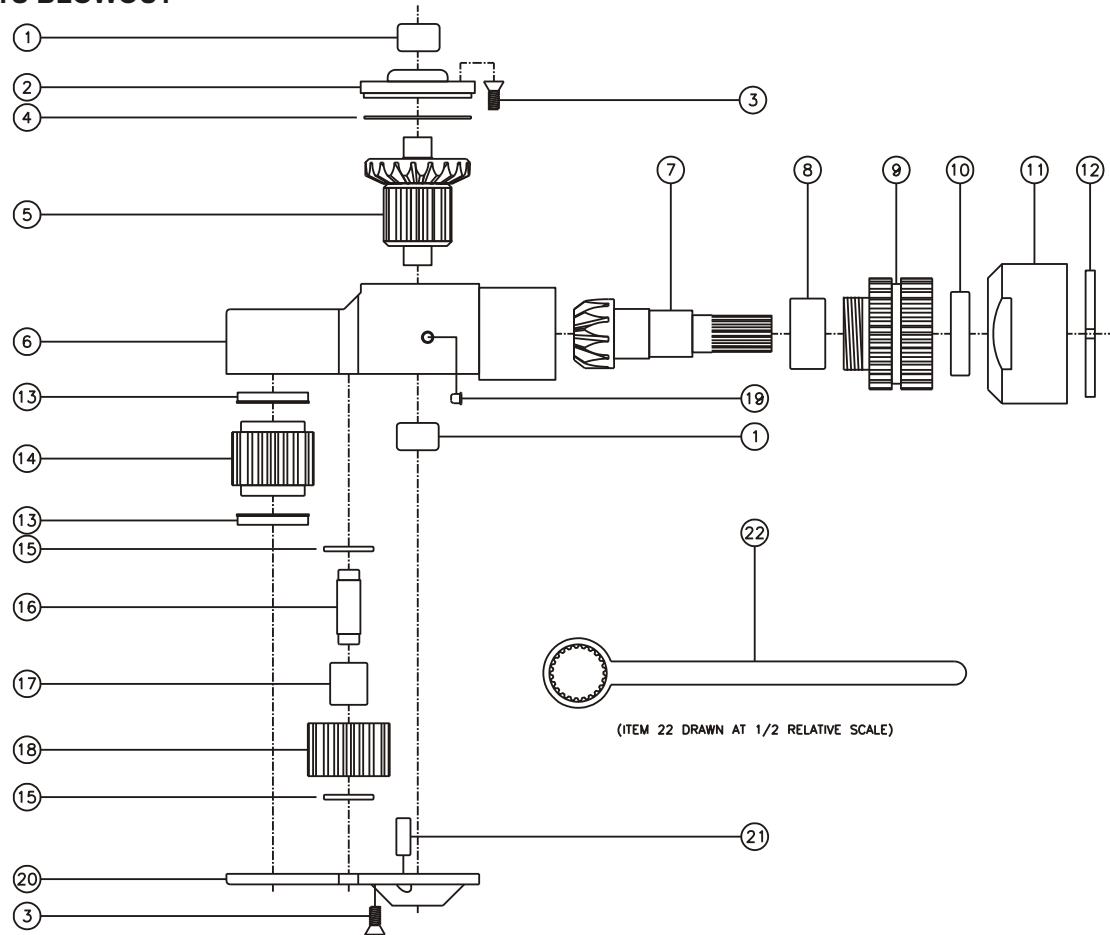

### SIDE VIEW

### TOP VIEW

### PARTS BLOWOUT

(ITEM 22 DRAWN AT 1/2 RELATIVE SCALE)

ITEM	DESCRIPTION	PART NO.	ITEM	DESCRIPTION	PART NO.	ITEM	DESCRIPTION	PART NO.
1	Needle Bearing (2)	M-661	11	Motor Nut	N-T	21	Dowel Pin (2)	DP-1208
2	Cap	BC-661G2	12	Retaining Ring	RR-T	22	Motor Coupling Wrench (Optional)	MCW-T
3	Screw (10)	S-806	13	Bushing (2)	A-5509			
4	Thrust Race	TRA-1423i	14	Socket Gear	161632S-XX			
5	Bevel/Drive Gear Assembly	161355G2	15	Thrust Race (2)	TRB-512M			
6	Gear Housing	CF72H	16	Idler Pin	IP-5932			
7	Bevel Pinion Gear	661P-T	17	Needle Bearing	B-59			
8	Needle Bearing	HK-1812i	18	Idler Gear	161623S2			
9	Motor Coupling	MC-T	19	Grease Fitting	1877			
10	Ball Bearing	BR8-O	20	Bottom Plate	CF72P			