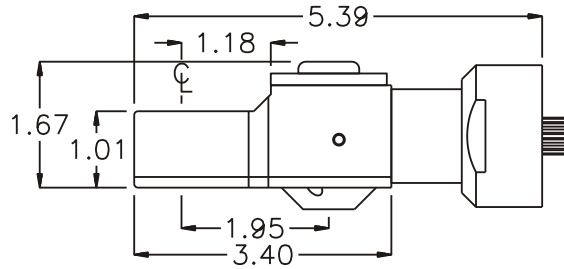

D & D PRODUCTION INC.

ASSEMBLY NO. CF72

HEAD NO. 114

CROWFOOT ASS'Y
Rev. A
01-23-01

2500 WILLIAMS DRIVE • WATERFORD, MI • 48328

PHONE : (248) 334-2112 • FAX : (248) 334-0062

SIDE VIEW