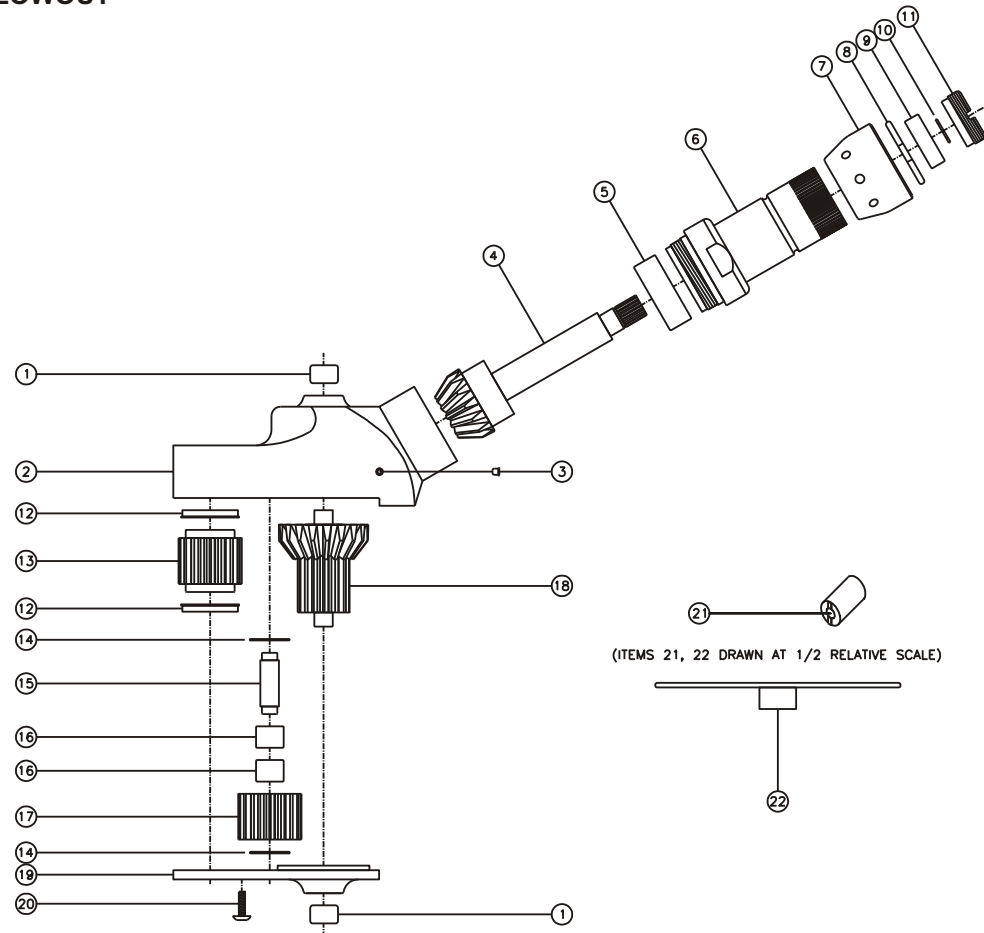

## SIDE VIEW

## TOP VIEW

## GEAR ASSEMBLY

## PARTS BLOWOUT

ITEM	DESCRIPTION	PART NO.	ITEM	DESCRIPTION	PART NO.	ITEM	DESCRIPTION	PART NO.
1	Needle Bearing (2)	M-661	11	End Nut	EN-0874	21	End Nut Socket (Optional)	ENT-ETV13
2	Gear Housing	CF303H	12	Bushing (2)	A-6410	22	Motor Coupling Wrench (Optional)	CW-ETV13
3	Grease Fitting	1877	13	Socket Gear	161941-XX			
4	Bevel Pinion Gear	301-P-13	14	Thrust Race (2)	TRA-613i			
5	Needle Bearing	B-208	15	Idler Pin	IP-6740i			
6	Motor Coupling	MC-3013	16	Needle Bearing (2)	B-67i			
7	Motor Nut	N-0848	17	Idler Gear	161930			
8	Circlip	0849-C	18	Bevel/Drive Gear Assembly	161576-30G1			
9	Ball Bearing	6001	19	Bottom Plate	CF303P			
10	Snap Ring	51114	20	Screw (6)	S-1008B			