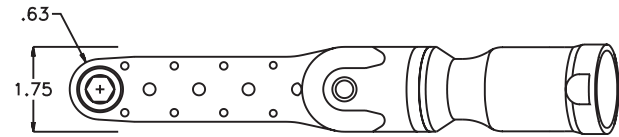

ASSEMBLY NO. CF156

HEAD NO. 109

CROWFOOT ASS'Y
Rev. A
01-09-07

2500 WILLIAMS DRIVE • WATERFORD, MI • 48328

PHONE : (248) 334-2112 • FAX : (248) 334-0062

SIDE VIEW

TOP VIEW

GEAR ASSEMBLY

PARTS BLOWOUT

ITEM	DESCRIPTION	PART NO.	ITEM	DESCRIPTION	PART NO.	ITEM	DESCRIPTION	PART NO.
1	Gear Housing	CF156-H2	11	Bushing (2)	A-5509	21	Bottom Plate	CF156-P
2	Grease Fitting	1877	12	Socket Gear	161625S-XX*	22	Screw (8)	S-806
3	Bevel Pinion Gear	151-P	13	Dowel Pin #1 (2)	DP-1006	23	Needle Bearing (2)	M-661
4	Ball Bearing	201KD	14	Thrust Race (8)	TRA-512M1	24		
5	Snap Ring	SH-37	15	Idler Pin (4)	IP-5725B	25		
6	Needle Bearing	B-138	16	Needle Bearing (4)	B-57i	26		
7	Drive Shaft	DS-S062628	17	Idler Gear (4)	161616S2	27		
8	Motor Coupling	MC15-ULT-70S	18	Bevel Gear	151-G	28		
9	Motor Bushing	Customer Supplied	19	Drive Gear	161425-DG	29		
10	Orientation Shim Set	W-ULT70S2	20	Dowel Pin #2 (2)	DP-1208	30		