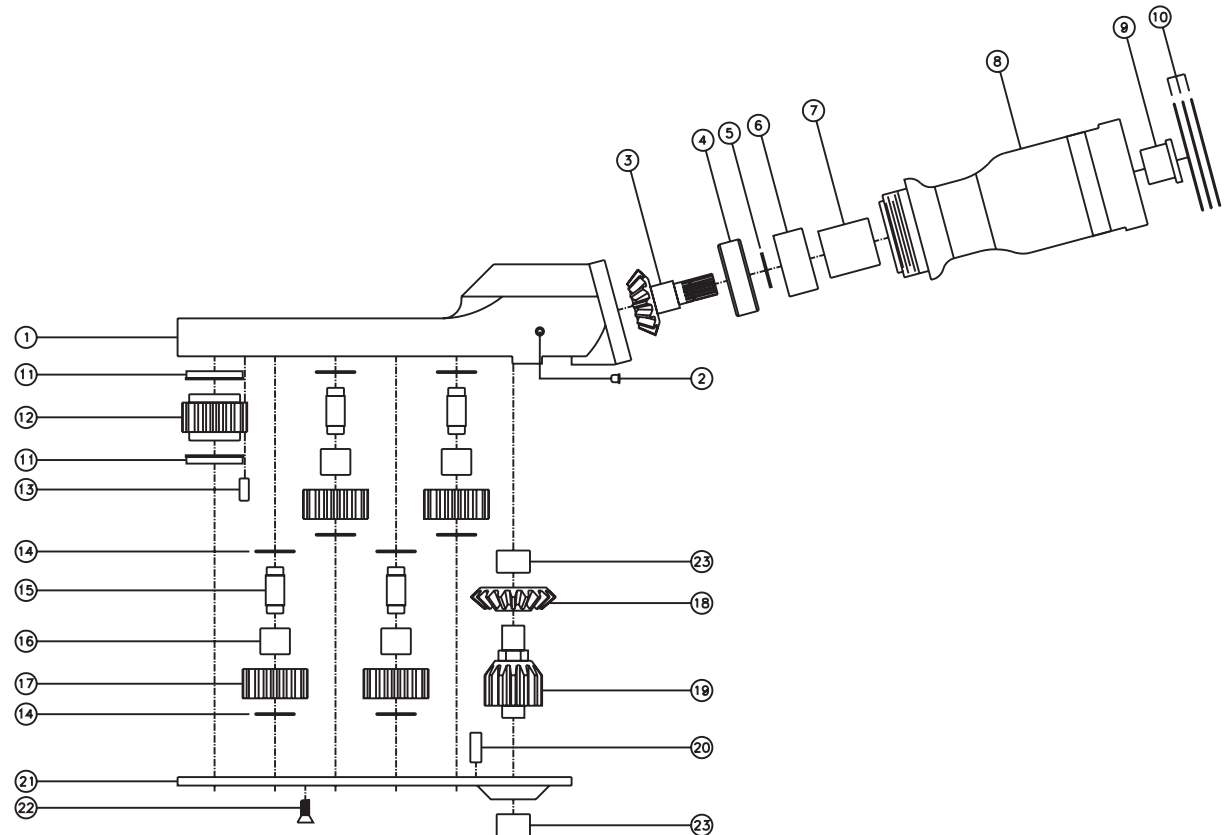

ASSEMBLY NO. CF156

HEAD NO. 109

CROWFOOT ASS'Y
Rev. A
01-09-07

2500 WILLIAMS DRIVE • WATERFORD, MI • 48328

PHONE : (248) 334-2112 • FAX : (248) 334-0062

SIDE VIEW

TOP VIEW

GEAR ASSEMBLY

PARTS BLOWOUT

ITEM	DESCRIPTION	PART NO.	ITEM	DESCRIPTION	PART NO.	ITEM	DESCRIPTION	PART NO.
1	Gear Housing	CF156-H2	11	Bushing (2)	A-5509	21	Bottom Plate	CF156-P
2	Grease Fitting	1877	12	Socket Gear	161625S-XX*	22	Screw (8)	S-806
3	Bevel Pinion Gear	151-P	13	Dowel Pin #1 (2)	DP-1006	23	Needle Bearing (2)	M-661
4	Ball Bearing	201KD	14	Thrust Race (8)	TRA-512M1	24		
5	Snap Ring	SH-37	15	Idler Pin (4)	IP-5725B	25		
6	Needle Bearing	B-138	16	Needle Bearing (4)	B-57i	26		
7	Drive Shaft	DS-S062628	17	Idler Gear (4)	161616S2	27		
8	Motor Coupling	MC15-ULT-70S	18	Bevel Gear	151-G	28		
9	Motor Bushing	Customer Supplied	19	Drive Gear	161425-DG	29		
10	Orientation Shim Set	W-ULT70S2	20	Dowel Pin #2 (2)	DP-1208	30		