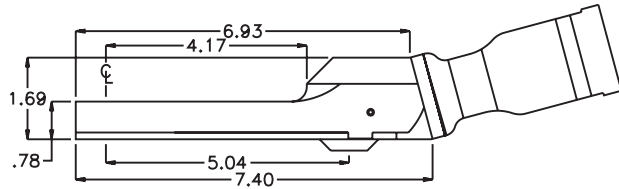

ASSEMBLY NO. CF156

HEAD NO. 109

CROWFOOT ASS'Y
Rev. A
01-09-07

2500 WILLIAMS DRIVE • WATERFORD, MI • 48328

PHONE : (248) 334-2112 • FAX : (248) 334-0062

SIDE VIEW

TOP VIEW

GEAR ASSEMBLY

PARTS BLOWOUT

ITEM	DESCRIPTION	PART NO.	ITEM	DESCRIPTION	PART NO.	ITEM	DESCRIPTION	PART NO.
1	Gear Housing	CF156-H2	11	Bushing (2)	A-5509	21	Bottom Plate	CF156-P
2	Grease Fitting	1877	12	Socket Gear	161625S-XX*	22	Screw (8)	S-806
3	Bevel Pinion Gear	151-P	13	Dowel Pin #1 (2)	DP-1006	23	Needle Bearing (2)	M-661
4	Ball Bearing	201KD	14	Thrust Race (8)	TRA-512M1	24		
5	Snap Ring	SH-37	15	Idler Pin (4)	IP-5725B	25		
6	Needle Bearing	B-138	16	Needle Bearing (4)	B-57i	26		
7	Drive Shaft	DS-S062628	17	Idler Gear (4)	161616S2	27		
8	Motor Coupling	MC15-ULT-70S	18	Bevel Gear	151-G	28		
9	Motor Bushing	Customer Supplied	19	Drive Gear	161425-DG	29		
10	Orientation Shim Set	W-ULT70S2	20	Dowel Pin #2 (2)	DP-1208	30		