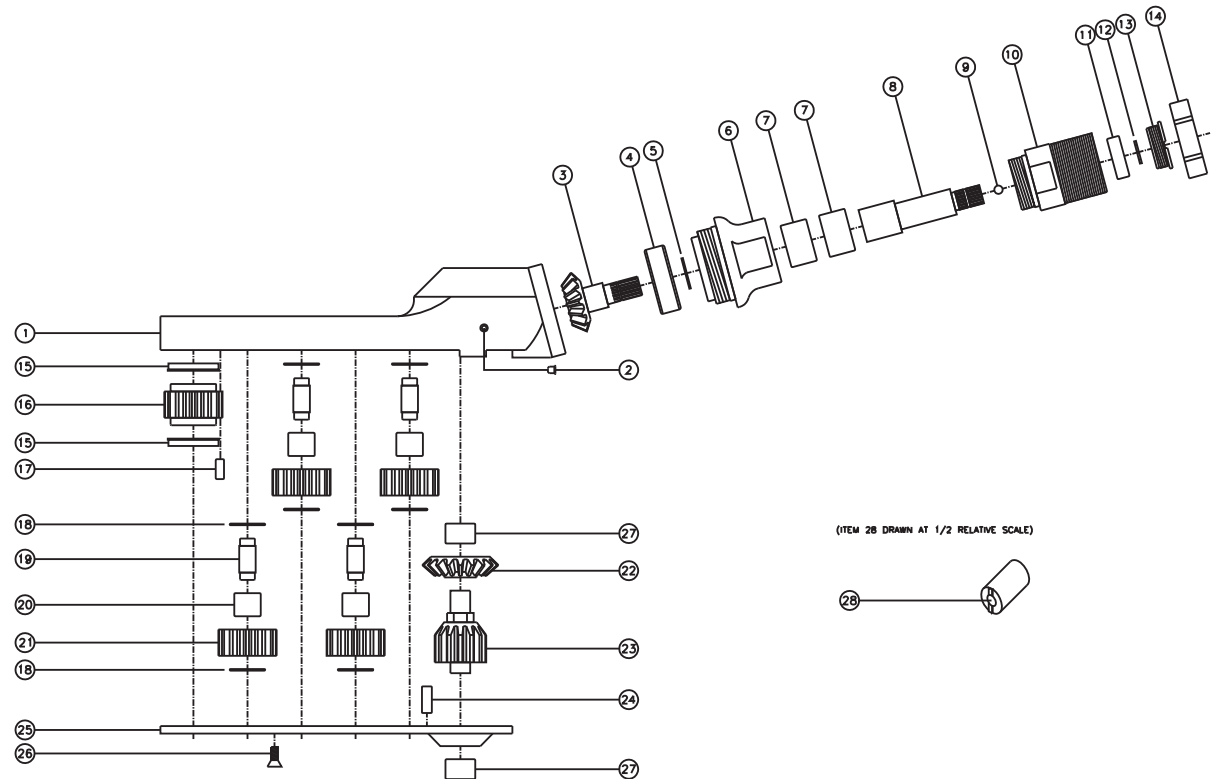

D & D PRODUCTION INC.

ASSEMBLY NO. CF156

HEAD NO. 107B

CROWFOOT ASS'Y
Rev. A
12-21-04

2500 WILLIAMS DRIVE • WATERFORD, MI • 48328

PHONE : (248) 334-2112 • FAX : (248) 334-0062

SIDE VIEW

TOP VIEW

GEAR ASSEMBLY

PARTS BLOWOUT

ITEM	DESCRIPTION	PART NO.	ITEM	DESCRIPTION	PART NO.	ITEM	DESCRIPTION	PART NO.
1	Gear Housing	CF156-H2	11	Ball Bearing	669Zi	21	Idler Gear (4)	161616S2
2	Grease Fitting	1877	12	Snap Ring	51111	22	Bevel Gear	151-G
3	Bevel Pinion Gear	151-P	13	End Nut	EN-0976B	23	Drive Gear	161425-DG
4	Ball Bearing	201KD	14	Motor Nut	N-30M1LH11	24	Dowel Pin #2 (2)	DP-1208
5	Snap Ring	SH-37	15	Bushing (2)	A-5509	25	Bottom Plate	CF156-P
6	Attachment Coupling	MC15-A	16	Socket Gear	161625S-XX*	26	Screw (8)	S-806
7	Needle Bearing (2)	B-108i	17	Dowel Pin #1 (2)	DP-1006	27	Needle Bearing (2)	M-661
8	Drive Shaft	DS-S2074-A	18	Thrust Race (8)	TRA-512M1	28	End Nut Socket (Optional)	ENT-10
9	Ball Bearing	LB-4M	19	Idler Pin (4)	IP-5725B	29		
10	Motor Coupling	MC-28	20	Needle Bearing (4)	B-57i	30		