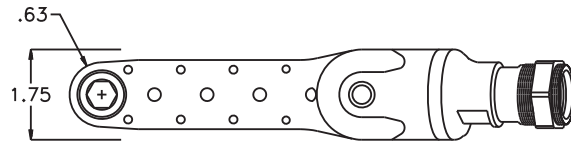

GEAR ASSEMBLY

PARTS BLOWOUT

ITEM	DESCRIPTION	PART NO.	ITEM	DESCRIPTION	PART NO.	ITEM	DESCRIPTION	PART NO.
1	Gear Housing	CF156-H2	11	Ball Bearing	669Zi	21	Idler Gear (4)	161616S2
2	Grease Fitting	1877	12	Snap Ring	51111	22	Bevel Gear	151-G
3	Bevel Pinion Gear	151-P	13	End Nut	EN-0976B	23	Drive Gear	161425-DG
4	Ball Bearing	201KD	14	Motor Nut	N-30M1LH11	24	Dowel Pin #2 (2)	DP-1208
5	Snap Ring	SH-37	15	Bushing (2)	A-5509	25	Bottom Plate	CF156-P
6	Attachment Coupling	MC15-A	16	Socket Gear	161625S-XX*	26	Screw (8)	S-806
7	Needle Bearing (2)	B-108i	17	Dowel Pin #1 (2)	DP-1006	27	Needle Bearing (2)	M-661
8	Drive Shaft	DS-S2074-A	18	Thrust Race (8)	TRA-512M1	28	End Nut Socket (Optional)	ENT-10
9	Ball Bearing	LB-4M	19	Idler Pin (4)	IP-5725B	29		
10	Motor Coupling	MC-28	20	Needle Bearing (4)	B-57i	30		