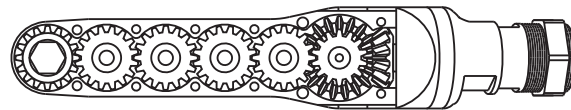

D & D PRODUCTION INC.

ASSEMBLY NO. CF156

HEAD NO. 107B

CROWFOOT ASS'Y
Rev. A
12-21-04

2500 WILLIAMS DRIVE • WATERFORD, MI • 48328

PHONE : (248) 334-2112 • FAX : (248) 334-0062

SIDE VIEW

TOP VIEW

GEAR ASSEMBLY

PARTS BLOWOUT

ITEM	DESCRIPTION	PART NO.	ITEM	DESCRIPTION	PART NO.	ITEM	DESCRIPTION	PART NO.
1	Gear Housing	CF156-H2	11	Ball Bearing	669Zi	21	Idler Gear (4)	161616S2
2	Grease Fitting	1877	12	Snap Ring	51111	22	Bevel Gear	151-G
3	Bevel Pinion Gear	151-P	13	End Nut	EN-0976B	23	Drive Gear	161425-DG
4	Ball Bearing	201KD	14	Motor Nut	N-30M1LH11	24	Dowel Pin #2 (2)	DP-1208
5	Snap Ring	SH-37	15	Bushing (2)	A-5509	25	Bottom Plate	CF156-P
6	Attachment Coupling	MC15-A	16	Socket Gear	161625S-XX*	26	Screw (8)	S-806
7	Needle Bearing (2)	B-108i	17	Dowel Pin #1 (2)	DP-1006	27	Needle Bearing (2)	M-661
8	Drive Shaft	DS-S2074-A	18	Thrust Race (8)	TRA-512M1	28	End Nut Socket (Optional)	ENT-10
9	Ball Bearing	LB-4M	19	Idler Pin (4)	IP-5725B	29		
10	Motor Coupling	MC-28	20	Needle Bearing (4)	B-57i	30		