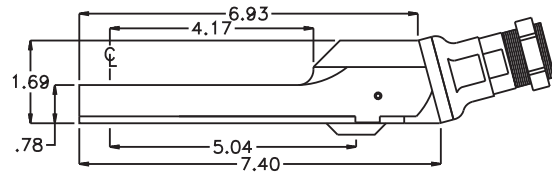

D & D PRODUCTION INC.

ASSEMBLY NO. CF156

HEAD NO. 107B

CROWFOOT ASS'Y
Rev. A
12-21-04

2500 WILLIAMS DRIVE • WATERFORD, MI • 48328

PHONE : (248) 334-2112 • FAX : (248) 334-0062

SIDE VIEW

TOP VIEW

GEAR ASSEMBLY

PARTS BLOWOUT

ITEM	DESCRIPTION	PART NO.	ITEM	DESCRIPTION	PART NO.	ITEM	DESCRIPTION	PART NO.
1	Gear Housing	CF156-H2	11	Ball Bearing	669Zi	21	Idler Gear (4)	161616S2
2	Grease Fitting	1877	12	Snap Ring	51111	22	Bevel Gear	151-G
3	Bevel Pinion Gear	151-P	13	End Nut	EN-0976B	23	Drive Gear	161425-DG
4	Ball Bearing	201KD	14	Motor Nut	N-30M1LH11	24	Dowel Pin #2 (2)	DP-1208
5	Snap Ring	SH-37	15	Bushing (2)	A-5509	25	Bottom Plate	CF156-P
6	Attachment Coupling	MC15-A	16	Socket Gear	161625S-XX*	26	Screw (8)	S-806
7	Needle Bearing (2)	B-108i	17	Dowel Pin #1 (2)	DP-1006	27	Needle Bearing (2)	M-661
8	Drive Shaft	DS-S2074-A	18	Thrust Race (8)	TRA-512M1	28	End Nut Socket (Optional)	ENT-10
9	Ball Bearing	LB-4M	19	Idler Pin (4)	IP-5725B	29		
10	Motor Coupling	MC-28	20	Needle Bearing (4)	B-57i	30		