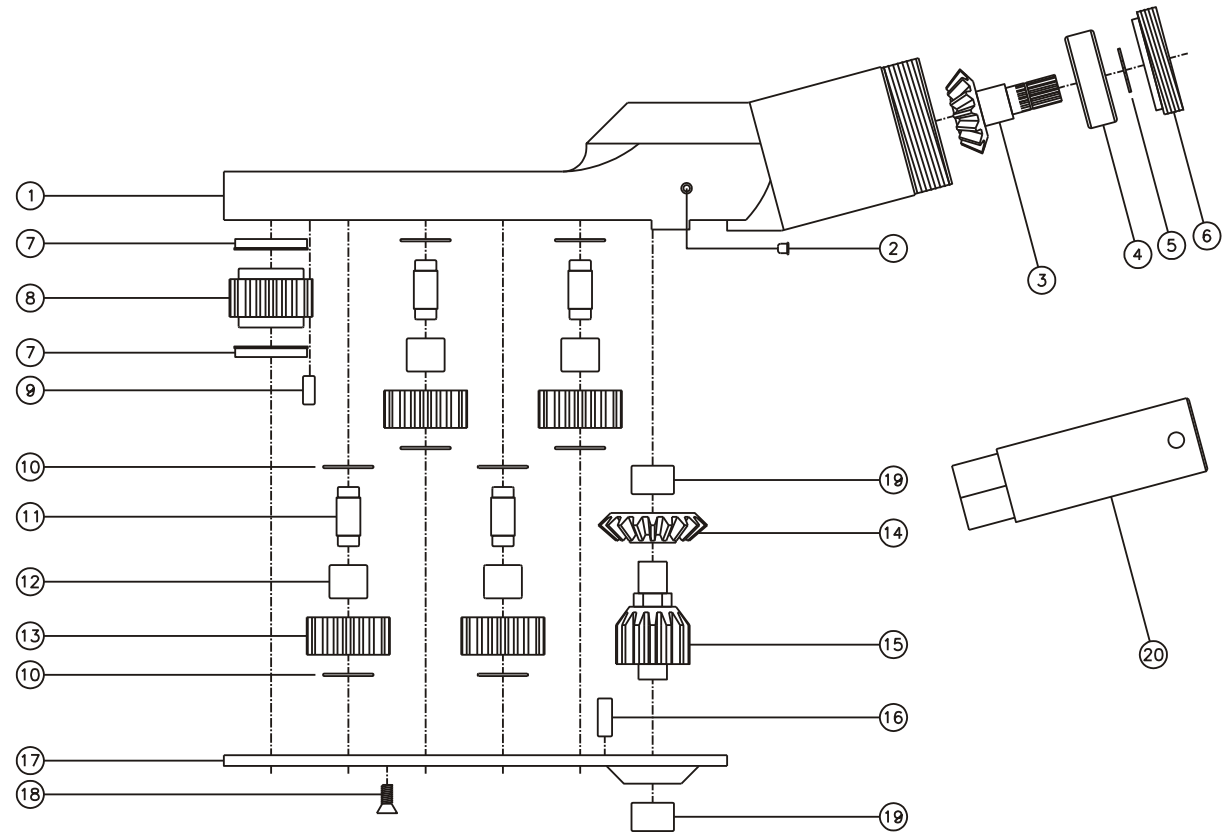

D & D PRODUCTION INC.

ASSEMBLY NO. CF156 HEAD NO. 107

CROWFOOT ASS'Y
Rev. A
04-02-01

2500 WILLIAMS DRIVE • WATERFORD, MI • 48328

PHONE : (248) 334-2112 • FAX : (248) 334-0062

SIDE VIEW

TOP VIEW

GEAR ASSEMBLY

PARTS BLOWOUT

ITEM	DESCRIPTION	PART NO.	ITEM	DESCRIPTION	PART NO.	ITEM	DESCRIPTION	PART NO.
1	Gear Housing	CF156-H	11	Idler Pin (4)	IP-5725B			
2	Grease Fitting	1877	12	Needle Bearing (4)	B-57i			
3	Bevel Pinion Gear	151-P	13	Idler Gear (4)	161616S2			
4	Ball Bearing	201KD	14	Bevel Gear	151-G			
5	Snap Ring	SH-37	15	Drive Gear	161425-DG			
6	End Nut	EN-2924	16	Dowel Pin #2 (2)	DP-1208			
7	Bushing (2)	A-5509	17	Bottom Plate	CF156-P			
8	Socket Gear	161625S-XX	18	Screw (8)	S-806			
9	Dowel Pin #1 (2)	DP-1006	19	Bearing (2)	M-661			
10	Thrust Race (8)	TRA-512M1	20	End Nut Wrench (Optional)	ENT-66			