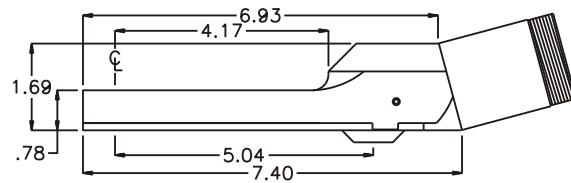

D & D PRODUCTION INC.

ASSEMBLY NO. CF156 HEAD NO. 107

CROWFOOT ASS'Y
Rev. A
04-02-01

2500 WILLIAMS DRIVE • WATERFORD, MI • 48328

PHONE : (248) 334-2112 • FAX : (248) 334-0062

SIDE VIEW

TOP VIEW

GEAR ASSEMBLY

PARTS BLOWOUT

ITEM	DESCRIPTION	PART NO.	ITEM	DESCRIPTION	PART NO.	ITEM	DESCRIPTION	PART NO.
1	Gear Housing	CF156-H	11	Idler Pin (4)	IP-5725B			
2	Grease Fitting	1877	12	Needle Bearing (4)	B-57i			
3	Bevel Pinion Gear	151-P	13	Idler Gear (4)	161616S2			
4	Ball Bearing	201KD	14	Bevel Gear	151-G			
5	Snap Ring	SH-37	15	Drive Gear	161425-DG			
6	End Nut	EN-2924	16	Dowel Pin #2 (2)	DP-1208			
7	Bushing (2)	A-5509	17	Bottom Plate	CF156-P			
8	Socket Gear	161625S-XX	18	Screw (8)	S-806			
9	Dowel Pin #1 (2)	DP-1006	19	Bearing (2)	M-661			
10	Thrust Race (8)	TRA-512M1	20	End Nut Wrench (Optional)	ENT-66			