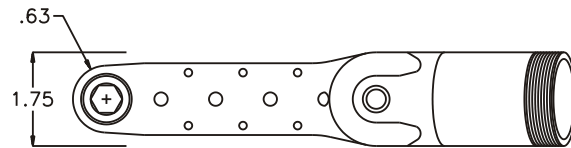

D & D PRODUCTION INC.

ASSEMBLY NO. CF156 HEAD NO. 107

CROWFOOT ASS'Y
Rev. A
04-02-01

2500 WILLIAMS DRIVE • WATERFORD, MI • 48328

PHONE : (248) 334-2112 • FAX : (248) 334-0062

SIDE VIEW

TOP VIEW

GEAR ASSEMBLY

PARTS BLOWOUT

ITEM	DESCRIPTION	PART NO.	ITEM	DESCRIPTION	PART NO.	ITEM	DESCRIPTION	PART NO.
1	Gear Housing	CF156-H	11	Idler Pin (4)	IP-5725B			
2	Grease Fitting	1877	12	Needle Bearing (4)	B-57i			
3	Bevel Pinion Gear	151-P	13	Idler Gear (4)	161616S2			
4	Ball Bearing	201KD	14	Bevel Gear	151-G			
5	Snap Ring	SH-37	15	Drive Gear	161425-DG			
6	End Nut	EN-2924	16	Dowel Pin #2 (2)	DP-1208			
7	Bushing (2)	A-5509	17	Bottom Plate	CF156-P			
8	Socket Gear	161625S-XX	18	Screw (8)	S-806			
9	Dowel Pin #1 (2)	DP-1006	19	Bearing (2)	M-661			
10	Thrust Race (8)	TRA-512M1	20	End Nut Wrench (Optional)	ENT-66			