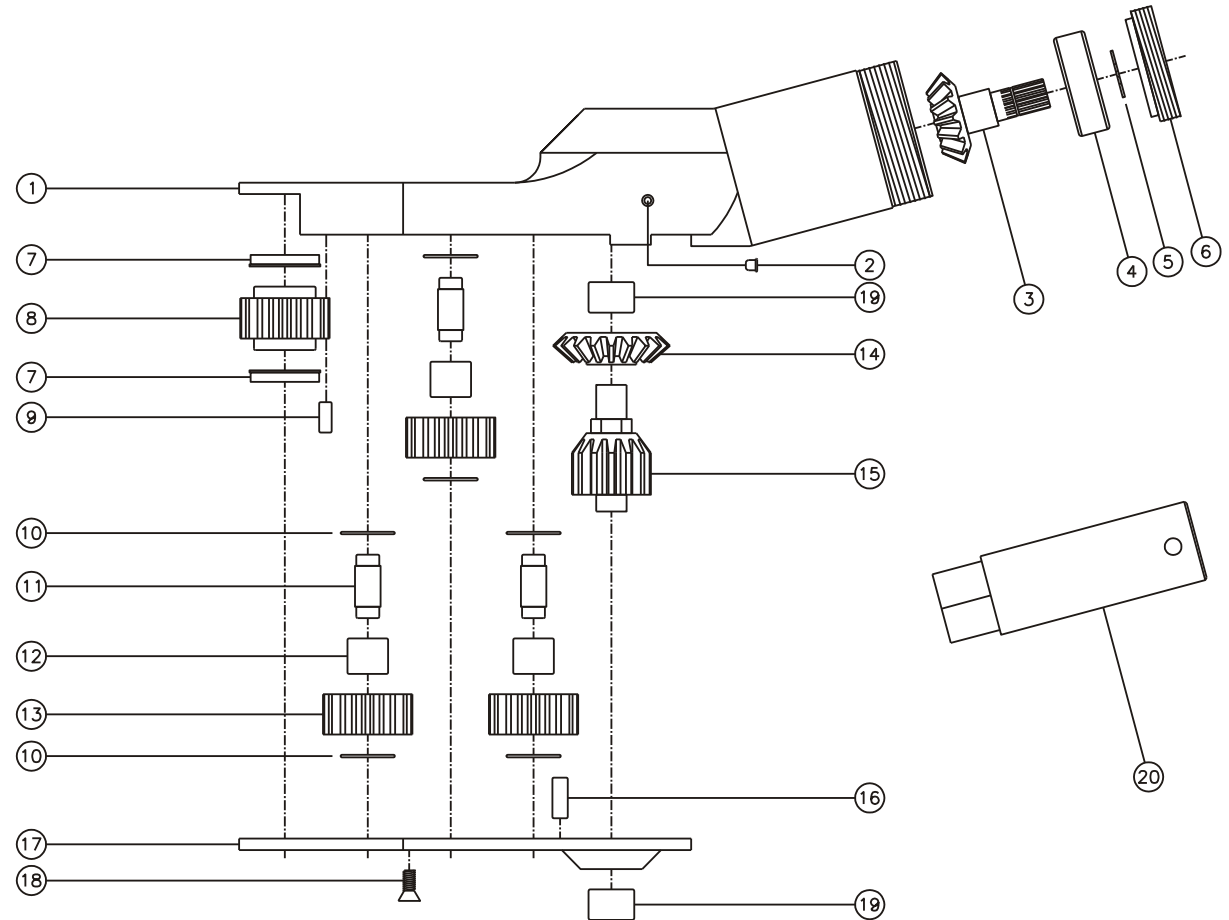

D & D PRODUCTION INC.

ASSEMBLY NO. CF155M HEAD NO. 103

CROWFOOT ASS'Y
Rev. A
02-07-01

2500 WILLIAMS DRIVE • WATERFORD, MI • 48328

PHONE : (248) 334-2112 • FAX : (248) 334-0062

SIDE VIEW

TOP VIEW

GEAR ASSEMBLY

PARTS BLOWOUT

ITEM	DESCRIPTION	PART NO.	ITEM	DESCRIPTION	PART NO.	ITEM	DESCRIPTION	PART NO.
1	Gear Housing	CF155M-H	11	Idler Pin (3)	IP-5725B			
2	Grease Fitting	1877	12	Needle Bearing (3)	B-57i			
3	Bevel Pinion Gear	151-P	13	Idler Gear (3)	161616S2			
4	Ball Bearing	201KD	14	Bevel Gear	151-G			
5	Snap Ring	SH-37	15	Drive Gear	161425-DG			
6	End Nut	EN-2924	16	Dowel Pin #2 (2)	DP-1208			
7	Bushing (2)	A-4809	17	Bottom Plate	CF155M-P			
8	Socket Gear	161625SM-XX	18	Screw (6)	S-806			
9	Dowel Pin #1 (2)	DP-1006	19	Bearing (2)	M-661			
10	Thrust Race (6)	TRA-512M1	20	End Nut Wrench (Optional)	ENT-66			