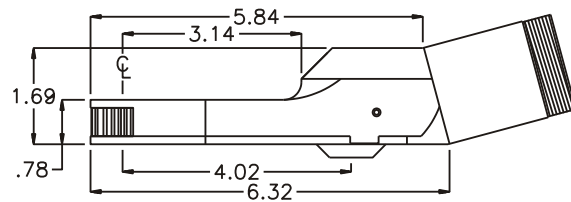

D & D PRODUCTION INC.

ASSEMBLY NO. CF155M HEAD NO. 103

CROWFOOT ASS'Y
Rev. A
02-07-01

2500 WILLIAMS DRIVE • WATERFORD, MI • 48328

PHONE : (248) 334-2112 • FAX : (248) 334-0062

SIDE VIEW

TOP VIEW

GEAR ASSEMBLY

PARTS BLOWOUT

ITEM	DESCRIPTION	PART NO.	ITEM	DESCRIPTION	PART NO.	ITEM	DESCRIPTION	PART NO.
1	Gear Housing	CF155M-H	11	Idler Pin (3)	IP-5725B			
2	Grease Fitting	1877	12	Needle Bearing (3)	B-57i			
3	Bevel Pinion Gear	151-P	13	Idler Gear (3)	161616S2			
4	Ball Bearing	201KD	14	Bevel Gear	151-G			
5	Snap Ring	SH-37	15	Drive Gear	161425-DG			
6	End Nut	EN-2924	16	Dowel Pin #2 (2)	DP-1208			
7	Bushing (2)	A-4809	17	Bottom Plate	CF155M-P			
8	Socket Gear	161625SM-XX	18	Screw (6)	S-806			
9	Dowel Pin #1 (2)	DP-1006	19	Bearing (2)	M-661			
10	Thrust Race (6)	TRA-512M1	20	End Nut Wrench (Optional)	ENT-66			