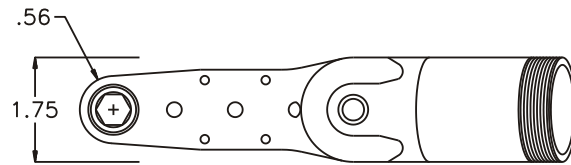

D & D PRODUCTION INC.

ASSEMBLY NO. CF155M HEAD NO. 103

CROWFOOT ASS'Y
Rev. A
02-07-01

2500 WILLIAMS DRIVE • WATERFORD, MI • 48328

PHONE : (248) 334-2112 • FAX : (248) 334-0062

SIDE VIEW

TOP VIEW

GEAR ASSEMBLY

PARTS BLOWOUT

ITEM	DESCRIPTION	PART NO.	ITEM	DESCRIPTION	PART NO.	ITEM	DESCRIPTION	PART NO.
1	Gear Housing	CF155M-H	11	Idler Pin (3)	IP-5725B			
2	Grease Fitting	1877	12	Needle Bearing (3)	B-57i			
3	Bevel Pinion Gear	151-P	13	Idler Gear (3)	161616S2			
4	Ball Bearing	201KD	14	Bevel Gear	151-G			
5	Snap Ring	SH-37	15	Drive Gear	161425-DG			
6	End Nut	EN-2924	16	Dowel Pin #2 (2)	DP-1208			
7	Bushing (2)	A-4809	17	Bottom Plate	CF155M-P			
8	Socket Gear	161625SM-XX	18	Screw (6)	S-806			
9	Dowel Pin #1 (2)	DP-1006	19	Bearing (2)	M-661			
10	Thrust Race (6)	TRA-512M1	20	End Nut Wrench (Optional)	ENT-66			