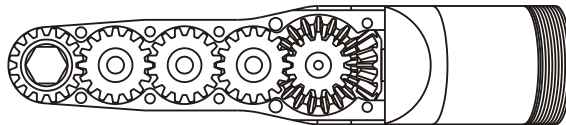

D & D PRODUCTION INC.

ASSEMBLY NO. CF155M HEAD NO. 103

CROWFOOT ASS'Y
Rev. A
02-07-01

2500 WILLIAMS DRIVE • WATERFORD, MI • 48328

PHONE : (248) 334-2112 • FAX : (248) 334-0062

SIDE VIEW

TOP VIEW

GEAR ASSEMBLY

PARTS BLOWOUT

ITEM	DESCRIPTION	PART NO.	ITEM	DESCRIPTION	PART NO.	ITEM	DESCRIPTION	PART NO.
1	Gear Housing	CF155M-H	11	Idler Pin (3)	IP-5725B			
2	Grease Fitting	1877	12	Needle Bearing (3)	B-57i			
3	Bevel Pinion Gear	151-P	13	Idler Gear (3)	161616S2			
4	Ball Bearing	201KD	14	Bevel Gear	151-G			
5	Snap Ring	SH-37	15	Drive Gear	161425-DG			
6	End Nut	EN-2924	16	Dowel Pin #2 (2)	DP-1208			
7	Bushing (2)	A-4809	17	Bottom Plate	CF155M-P			
8	Socket Gear	161625SM-XX	18	Screw (6)	S-806			
9	Dowel Pin #1 (2)	DP-1006	19	Bearing (2)	M-661			
10	Thrust Race (6)	TRA-512M1	20	End Nut Wrench (Optional)	ENT-66			