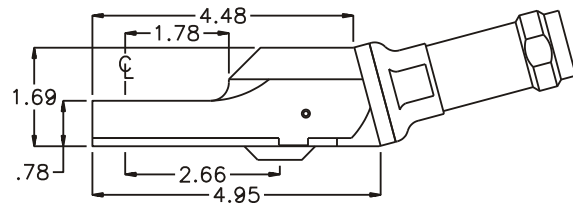

D & D PRODUCTION INC.

ASSEMBLY NO. CF154N HEAD NO. 106A

CROWFOOT ASS'Y
Rev. A
07-18-02

FOR ATLAS COPCO ETD S7-(30,40,50)-10CTADS MOTOR

2500 WILLIAMS DRIVE • WATERFORD, MI • 48328

PHONE : (248) 334-2112 • FAX : (248) 334-0062

SIDE VIEW

TOP VIEW

GEAR ASSEMBLY

PARTS BLOWOUT

ITEM	DESCRIPTION	PART NO.	ITEM	DESCRIPTION	PART NO.	ITEM	DESCRIPTION	PART NO.
1	Gear Housing	CF154N-H2	11	Bushing (2)	A-4409	21	Screw (6)	S-608
2	Grease Fitting	1877	12	Socket Gear	201825-XX	22	Needle Bearing (2)	M-661
3	Bevel Pinion Gear	151-P	13	Thrust Race (4)	TRA-613M			
4	Ball Bearing	201KD	14	Idler Pin (2)	IP-6825			
5	Snap Ring	SH-37	15	Needle Bearing (2)	B-68			
6	Attachment Coupling	MC15-A	16	Idler Gear (2)	201816			
7	Drive Shaft	DS-061950	17	Bevel Gear	151-G			
8	Needle Bearing	B-86	18	Drive Gear	201550-DG			
9	Motor Coupling	MC-ETDDS72010S	19	Dowel Pin (2)	DP-1006			
10	Drive Coupling	DS-062628	20	Bottom Plate	CF154N-P			