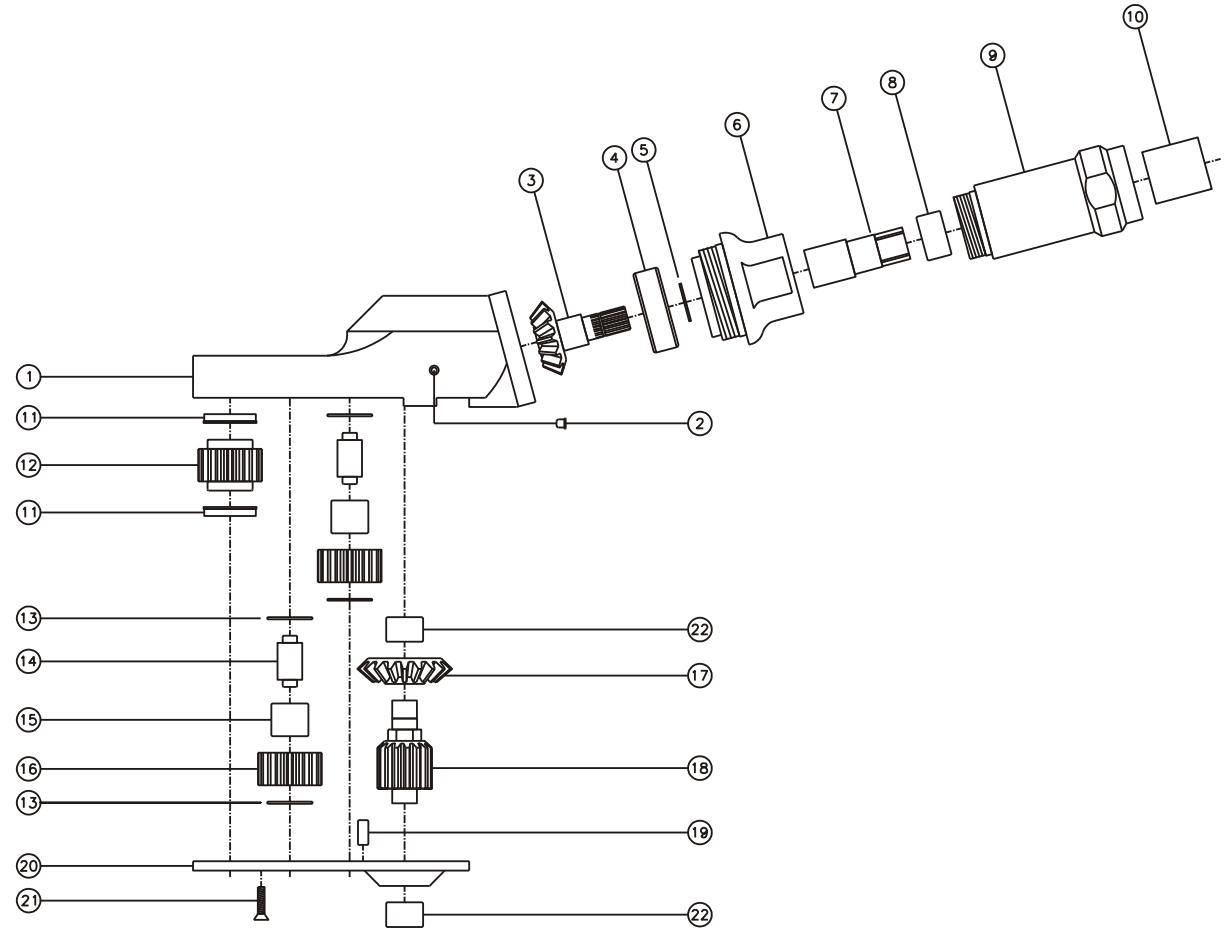

D & D PRODUCTION INC.

ASSEMBLY NO. CF154N HEAD NO. 106A

CROWFOOT ASS'Y
Rev. A
07-18-02

FOR ATLAS COPCO ETD S7-(30,40,50)-10CTADS MOTOR

2500 WILLIAMS DRIVE • WATERFORD, MI • 48328

PHONE : (248) 334-2112 • FAX : (248) 334-0062

SIDE VIEW

TOP VIEW

GEAR ASSEMBLY

PARTS BLOWOUT

ITEM	DESCRIPTION	PART NO.	ITEM	DESCRIPTION	PART NO.	ITEM	DESCRIPTION	PART NO.
1	Gear Housing	CF154N-H2	11	Bushing (2)	A-4409	21	Screw (6)	S-608
2	Grease Fitting	1877	12	Socket Gear	201825-XX	22	Needle Bearing (2)	M-661
3	Bevel Pinion Gear	151-P	13	Thrust Race (4)	TRA-613M			
4	Ball Bearing	201KD	14	Idler Pin (2)	IP-6825			
5	Snap Ring	SH-37	15	Needle Bearing (2)	B-68			
6	Attachment Coupling	MC15-A	16	Idler Gear (2)	201816			
7	Drive Shaft	DS-061950	17	Bevel Gear	151-G			
8	Needle Bearing	B-86	18	Drive Gear	201550-DG			
9	Motor Coupling	MC-ETDDS72010S	19	Dowel Pin (2)	DP-1006			
10	Drive Coupling	DS-062628	20	Bottom Plate	CF154N-P			