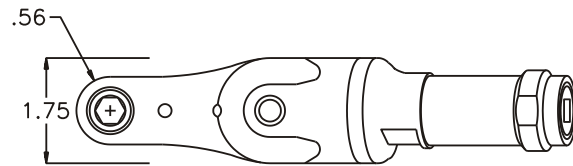

D & D PRODUCTION INC.

ASSEMBLY NO. CF154N HEAD NO. 106A

CROWFOOT ASS'Y
Rev. A
07-18-02

FOR ATLAS COPCO ETD S7-(30,40,50)-10CTADS MOTOR

2500 WILLIAMS DRIVE • WATERFORD, MI • 48328

PHONE : (248) 334-2112 • FAX : (248) 334-0062

SIDE VIEW

TOP VIEW

GEAR ASSEMBLY

PARTS BLOWOUT

ITEM	DESCRIPTION	PART NO.	ITEM	DESCRIPTION	PART NO.	ITEM	DESCRIPTION	PART NO.
1	Gear Housing	CF154N-H2	11	Bushing (2)	A-4409	21	Screw (6)	S-608
2	Grease Fitting	1877	12	Socket Gear	201825-XX	22	Needle Bearing (2)	M-661
3	Bevel Pinion Gear	151-P	13	Thrust Race (4)	TRA-613M			
4	Ball Bearing	201KD	14	Idler Pin (2)	IP-6825			
5	Snap Ring	SH-37	15	Needle Bearing (2)	B-68			
6	Attachment Coupling	MC15-A	16	Idler Gear (2)	201816			
7	Drive Shaft	DS-061950	17	Bevel Gear	151-G			
8	Needle Bearing	B-86	18	Drive Gear	201550-DG			
9	Motor Coupling	MC-ETDDS72010S	19	Dowel Pin (2)	DP-1006			
10	Drive Coupling	DS-062628	20	Bottom Plate	CF154N-P			