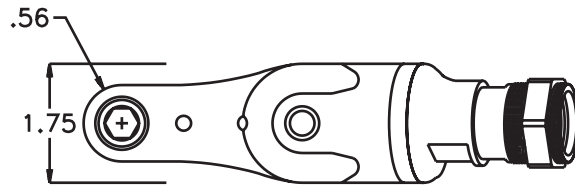

D & D PRODUCTION INC. ®

ASSEMBLY NO. CF154N HEAD NO. 108

CROWFOOT ASS'Y
Rev. A
06-22-06

2500 WILLIAMS DRIVE • WATERFORD, MI • 48328

PHONE : (248) 334-2112 • FAX : (248) 334-0062

SIDE VIEW

TOP VIEW

GEAR ASSEMBLY

PARTS BLOWOUT

ITEM	DESCRIPTION	PART NO.	ITEM	DESCRIPTION	PART NO.	ITEM	DESCRIPTION	PART NO.
1	Gear Housing	CF154N-H2	11	Ball Bearing	699Zi	21	Bevel Gear	151-G
2	Grease Fitting	1877	12	Snap Ring	51111	22	Drive Gear	201550-DG
3	Bevel Pinion Gear	151-P	13	End Nut	EN-0976B	23	Dowel Pin (2)	DP-1006
4	Ball Bearing	201KD	14	Motor Nut	N-30M1LH11	24	Bottom Plate	CF154N-P
5	Snap Ring	SH-37	15	Bushing (2)	A-4409	25	Screw (6)	S-608
6	Attachment Coupling	MC15-A	16	Socket Gear	201825-XX*	26	Needle Bearing (2)	M-661
7	Needle Bearing (2)	B-108i	17	Thrust Race (4)	TRA-613M	27	End Nut Socket (Optional)	ENT-10
8	Drive Shaft	DS-S2074-A	18	Idler Pin (2)	IP-6825	28		
9	Ball Bearing	LB-4M	19	Needle Bearing (2)	B-68	29		
10	Motor Coupling	MC-28	20	Idler Gear (2)	201816	30		