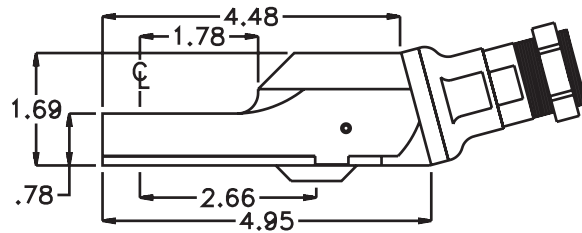

D & D PRODUCTION INC. ®

ASSEMBLY NO. CF154N HEAD NO. 108

CROWFOOT ASS'Y
Rev. A
06-22-06

2500 WILLIAMS DRIVE • WATERFORD, MI • 48328

PHONE : (248) 334-2112 • FAX : (248) 334-0062

SIDE VIEW

TOP VIEW

GEAR ASSEMBLY

PARTS BLOWOUT

ITEM	DESCRIPTION	PART NO.	ITEM	DESCRIPTION	PART NO.	ITEM	DESCRIPTION	PART NO.
1	Gear Housing	CF154N-H2	11	Ball Bearing	699Zi	21	Bevel Gear	151-G
2	Grease Fitting	1877	12	Snap Ring	51111	22	Drive Gear	201550-DG
3	Bevel Pinion Gear	151-P	13	End Nut	EN-0976B	23	Dowel Pin (2)	DP-1006
4	Ball Bearing	201KD	14	Motor Nut	N-30M1LH11	24	Bottom Plate	CF154N-P
5	Snap Ring	SH-37	15	Bushing (2)	A-4409	25	Screw (6)	S-608
6	Attachment Coupling	MC15-A	16	Socket Gear	201825-XX*	26	Needle Bearing (2)	M-661
7	Needle Bearing (2)	B-108i	17	Thrust Race (4)	TRA-613M	27	End Nut Socket (Optional)	ENT-10
8	Drive Shaft	DS-S2074-A	18	Idler Pin (2)	IP-6825	28		
9	Ball Bearing	LB-4M	19	Needle Bearing (2)	B-68	29		
10	Motor Coupling	MC-28	20	Idler Gear (2)	201816	30		