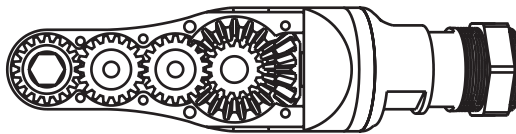

D & D PRODUCTION INC. ®

ASSEMBLY NO. CF154N HEAD NO. 108

CROWFOOT ASS'Y
Rev. A
06-22-06

2500 WILLIAMS DRIVE • WATERFORD, MI • 48328

PHONE : (248) 334-2112 • FAX : (248) 334-0062

SIDE VIEW

TOP VIEW

GEAR ASSEMBLY

PARTS BLOWOUT

ITEM	DESCRIPTION	PART NO.	ITEM	DESCRIPTION	PART NO.	ITEM	DESCRIPTION	PART NO.
1	Gear Housing	CF154N-H2	11	Ball Bearing	699Zi	21	Bevel Gear	151-G
2	Grease Fitting	1877	12	Snap Ring	51111	22	Drive Gear	201550-DG
3	Bevel Pinion Gear	151-P	13	End Nut	EN-0976B	23	Dowel Pin (2)	DP-1006
4	Ball Bearing	201KD	14	Motor Nut	N-30M1LH11	24	Bottom Plate	CF154N-P
5	Snap Ring	SH-37	15	Bushing (2)	A-4409	25	Screw (6)	S-608
6	Attachment Coupling	MC15-A	16	Socket Gear	201825-XX*	26	Needle Bearing (2)	M-661
7	Needle Bearing (2)	B-108i	17	Thrust Race (4)	TRA-613M	27	End Nut Socket (Optional)	ENT-10
8	Drive Shaft	DS-S2074-A	18	Idler Pin (2)	IP-6825	28		
9	Ball Bearing	LB-4M	19	Needle Bearing (2)	B-68	29		
10	Motor Coupling	MC-28	20	Idler Gear (2)	201816	30		