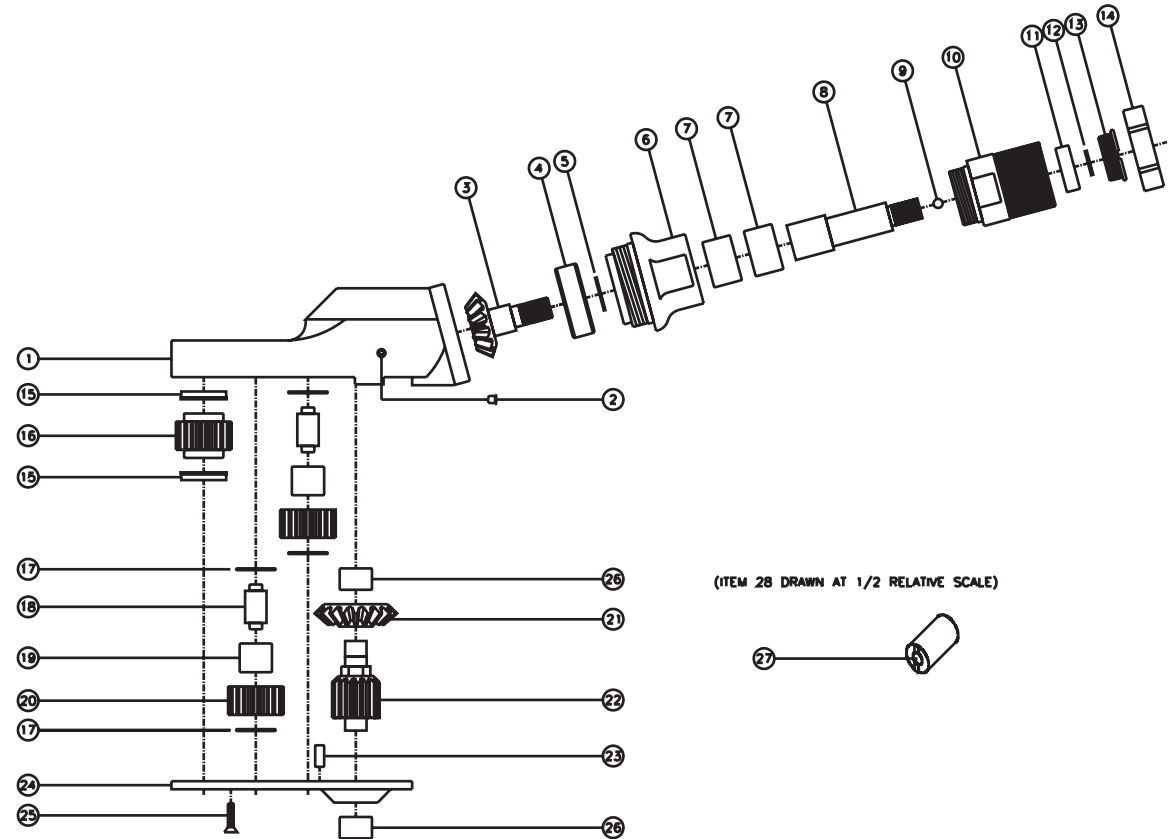

D & D PRODUCTION INC. ®

ASSEMBLY NO. CF154N HEAD NO. 108

CROWFOOT ASS'Y
Rev. A
06-22-06

2500 WILLIAMS DRIVE • WATERFORD, MI • 48328

PHONE : (248) 334-2112 • FAX : (248) 334-0062

SIDE VIEW

TOP VIEW

GEAR ASSEMBLY

PARTS BLOWOUT

ITEM	DESCRIPTION	PART NO.	ITEM	DESCRIPTION	PART NO.	ITEM	DESCRIPTION	PART NO.
1	Gear Housing	CF154N-H2	11	Ball Bearing	699Zi	21	Bevel Gear	151-G
2	Grease Fitting	1877	12	Snap Ring	51111	22	Drive Gear	201550-DG
3	Bevel Pinion Gear	151-P	13	End Nut	EN-0976B	23	Dowel Pin (2)	DP-1006
4	Ball Bearing	201KD	14	Motor Nut	N-30M1LH11	24	Bottom Plate	CF154N-P
5	Snap Ring	SH-37	15	Bushing (2)	A-4409	25	Screw (6)	S-608
6	Attachment Coupling	MC15-A	16	Socket Gear	201825-XX*	26	Needle Bearing (2)	M-661
7	Needle Bearing (2)	B-108i	17	Thrust Race (4)	TRA-613M	27	End Nut Socket (Optional)	ENT-10
8	Drive Shaft	DS-S2074-A	18	Idler Pin (2)	IP-6825	28		
9	Ball Bearing	LB-4M	19	Needle Bearing (2)	B-68	29		
10	Motor Coupling	MC-28	20	Idler Gear (2)	201816	30		