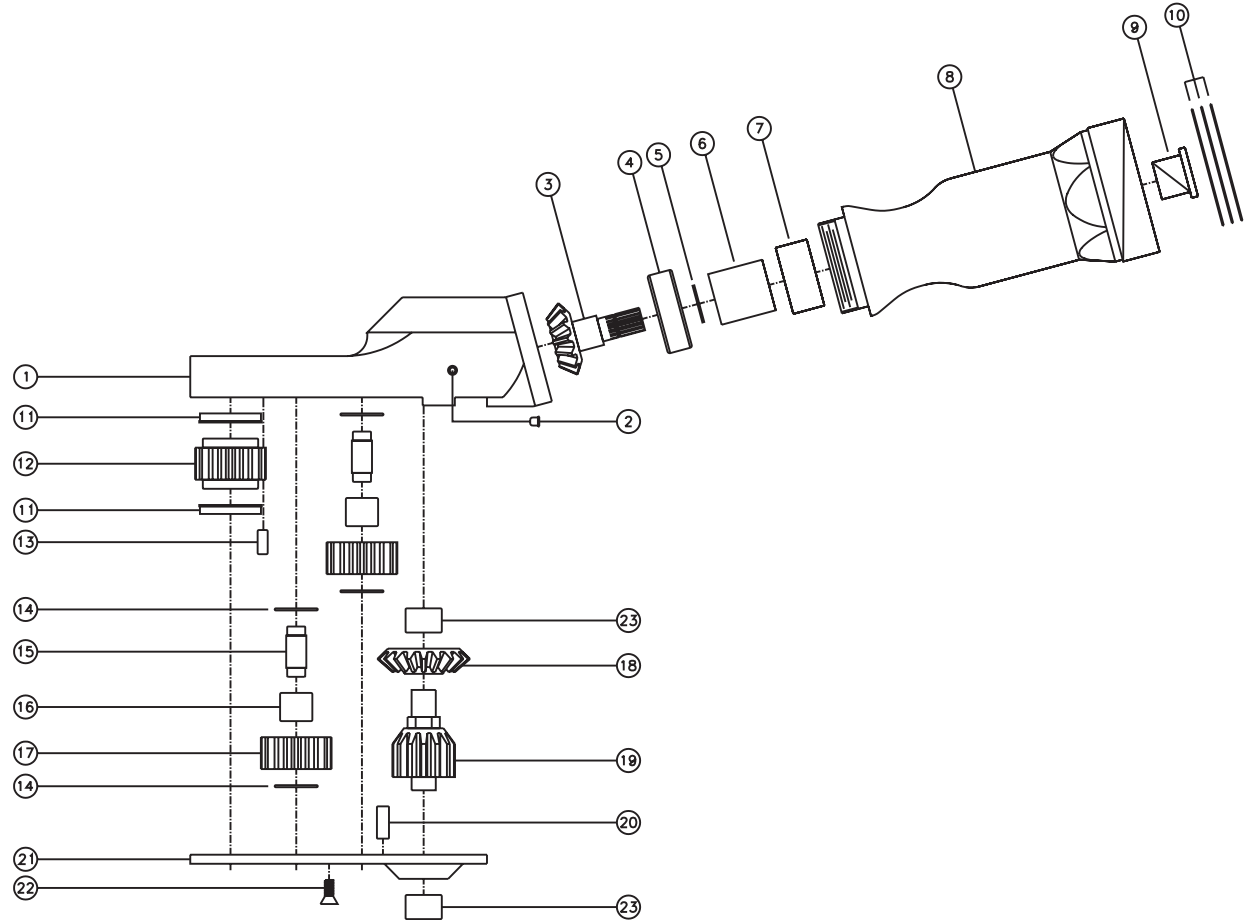

## SIDE VIEW

## TOP VIEW

## GEAR ASSEMBLY

## PARTS BLOWOUT

ITEM	DESCRIPTION	PART NO.	ITEM	DESCRIPTION	PART NO.	ITEM	DESCRIPTION	PART NO.
1	Gear Housing	CF154-H2	11	Bushing (2)	A-5509	21	Bottom Plate	CF154-P
2	Grease Fitting	1877	12	Socket Gear	161625S-XX	22	Screw (4)	S-806
3	Bevel Pinion Gear	151-P	13	Dowel Pin #1 (2)	DP-1006	23	Needle Bearing (2)	M-661
4	Ball Bearing	201KD	14	Thrust Race (4)	TRA-512M1	24		
5	Snap Ring	SH-37	15	Idler Pin (2)	IP-5725B	25		
6	Drive Shaft	DS-S062628	16	Needle Bearing (2)	B-57i	26		
7	Needle Bearing	B-138	17	Idler Gear (2)	161616S2	27		
8	Motor Coupling	MC15-ECS-70	18	Bevel Gear	151-G	28		
9	Bushing	Customer Supplied	19	Drive Gear	161425-DG	29		
10	Orientation Shim Set	W-ECS70	20	Dowel Pin #2 (2)	DP-1208	30		