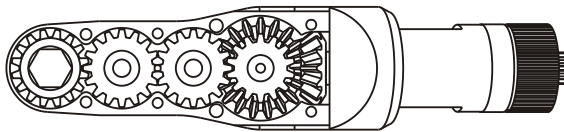

D & D PRODUCTION INC.

ASSEMBLY NO. CF154

HEAD NO. 106U

FOR UAN-701R-40C MOTOR

CROWFOOT ASS'Y
Rev. A
07-05-01

2500 WILLIAMS DRIVE • WATERFORD, MI • 48328

PHONE : (248) 334-2112 • FAX : (248) 334-0062

SIDE VIEW

TOP VIEW

GEAR ASSEMBLY

PARTS BLOWOUT

ITEM	DESCRIPTION	PART NO.	ITEM	DESCRIPTION	PART NO.	ITEM	DESCRIPTION	PART NO.
1	Gear Housing	CF154-H2	11	Snap Ring	SH-43	21	Dowel Pin #2 (2)	DP-1208
2	Grease Fitting	1877	12	Bushing (2)	A-5509	22	Bottom Plate	CF154-P
3	Bevel Pinion Gear	151-P2	13	Socket Gear	161625S-XX	23	Screw (4)	S-806
4	Ball Bearing	201KD	14	Dowel Pin #1 (2)	DP-1006	24	Bearing (2)	M-661
5	Snap Ring	SH-37	15	Thrust Race (4)	TRA-512M1			
6	Motor Coupling	MC-701R-40C	16	Idler Pin (2)	IP-5725B			
7	Needle Bearing	B-108	17	Needle Bearing (2)	B-57i			
8	Spacer	SP-5277	18	Idler Gear (2)	161616S2			
9	Drive Shaft	DS-S2090	19	Bevel Gear	151-G			
10	Ball Bearing	6901	20	Drive Gear	161425-DG			