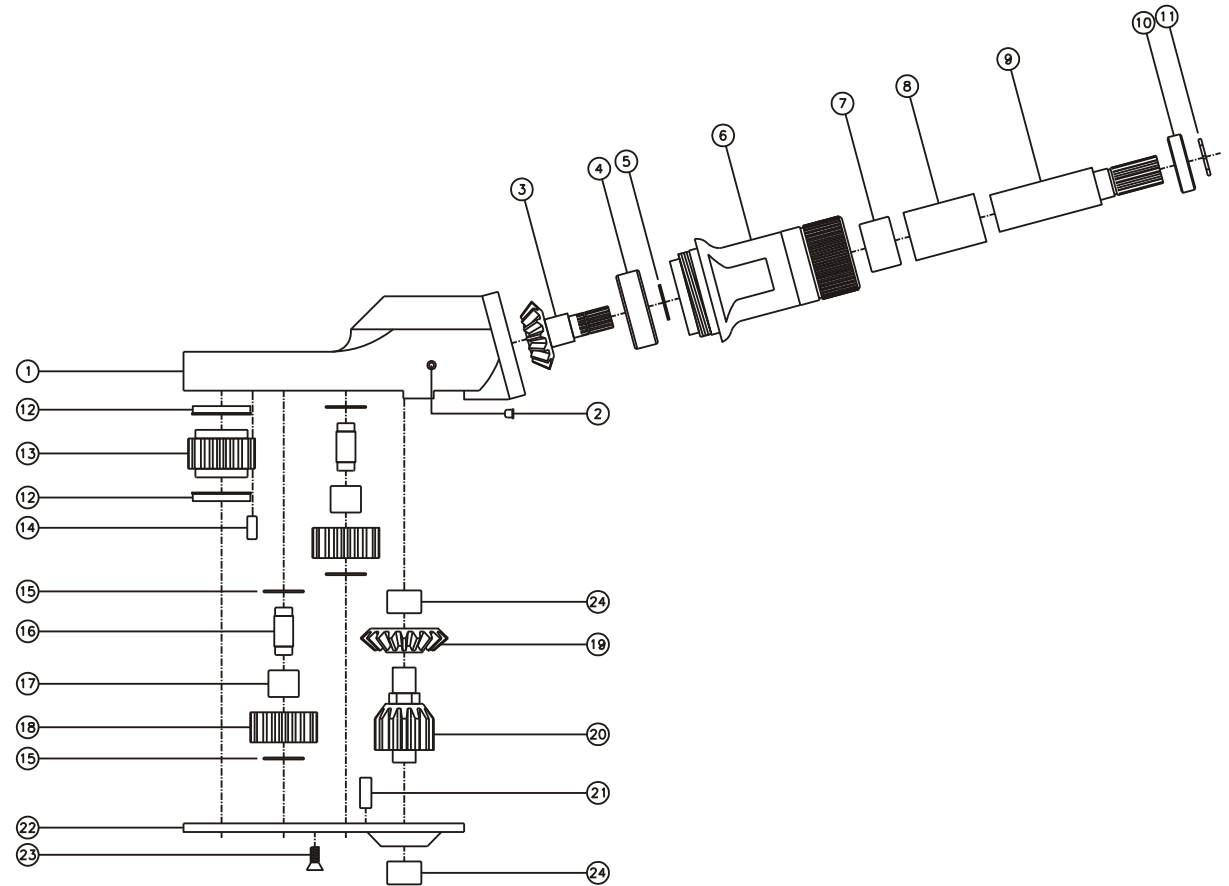

D & D PRODUCTION INC.

ASSEMBLY NO. CF154

HEAD NO. 106U

FOR UAN-701R-40C MOTOR

CROWFOOT ASS'Y
Rev. A
07-05-01

2500 WILLIAMS DRIVE • WATERFORD, MI • 48328

PHONE : (248) 334-2112 • FAX : (248) 334-0062

SIDE VIEW

TOP VIEW

GEAR ASSEMBLY

PARTS BLOWOUT

ITEM	DESCRIPTION	PART NO.	ITEM	DESCRIPTION	PART NO.	ITEM	DESCRIPTION	PART NO.
1	Gear Housing	CF154-H2	11	Snap Ring	SH-43	21	Dowel Pin #2 (2)	DP-1208
2	Grease Fitting	1877	12	Bushing (2)	A-5509	22	Bottom Plate	CF154-P
3	Bevel Pinion Gear	151-P2	13	Socket Gear	161625S-XX	23	Screw (4)	S-806
4	Ball Bearing	201KD	14	Dowel Pin #1 (2)	DP-1006	24	Bearing (2)	M-661
5	Snap Ring	SH-37	15	Thrust Race (4)	TRA-512M1			
6	Motor Coupling	MC-701R-40C	16	Idler Pin (2)	IP-5725B			
7	Needle Bearing	B-108	17	Needle Bearing (2)	B-57i			
8	Spacer	SP-5277	18	Idler Gear (2)	161616S2			
9	Drive Shaft	DS-S2090	19	Bevel Gear	151-G			
10	Ball Bearing	6901	20	Drive Gear	161425-DG			