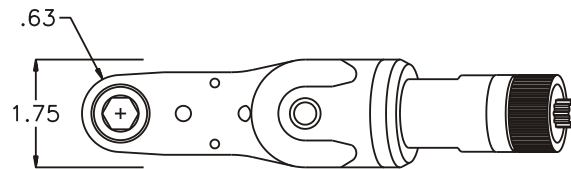

D & D PRODUCTION INC.

ASSEMBLY NO. CF154

HEAD NO. 106U

FOR UAN-701R-40C MOTOR

CROWFOOT ASS'Y
Rev. A
07-05-01

2500 WILLIAMS DRIVE • WATERFORD, MI • 48328

PHONE : (248) 334-2112 • FAX : (248) 334-0062

SIDE VIEW

TOP VIEW

GEAR ASSEMBLY

PARTS BLOWOUT

ITEM	DESCRIPTION	PART NO.	ITEM	DESCRIPTION	PART NO.	ITEM	DESCRIPTION	PART NO.
1	Gear Housing	CF154-H2	11	Snap Ring	SH-43	21	Dowel Pin #2 (2)	DP-1208
2	Grease Fitting	1877	12	Bushing (2)	A-5509	22	Bottom Plate	CF154-P
3	Bevel Pinion Gear	151-P2	13	Socket Gear	161625S-XX	23	Screw (4)	S-806
4	Ball Bearing	201KD	14	Dowel Pin #1 (2)	DP-1006	24	Bearing (2)	M-661
5	Snap Ring	SH-37	15	Thrust Race (4)	TRA-512M1			
6	Motor Coupling	MC-701R-40C	16	Idler Pin (2)	IP-5725B			
7	Needle Bearing	B-108	17	Needle Bearing (2)	B-57i			
8	Spacer	SP-5277	18	Idler Gear (2)	161616S2			
9	Drive Shaft	DS-S2090	19	Bevel Gear	151-G			
10	Ball Bearing	6901	20	Drive Gear	161425-DG			