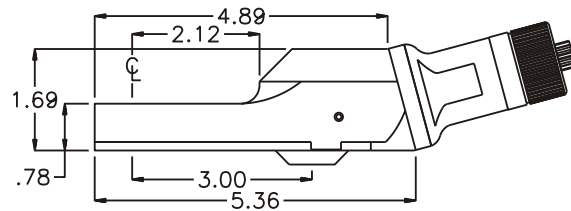

D & D PRODUCTION INC.

ASSEMBLY NO. CF154

HEAD NO. 106U

FOR UAN-701R-40C MOTOR

CROWFOOT ASS'Y
Rev. A
07-05-01

2500 WILLIAMS DRIVE • WATERFORD, MI • 48328

PHONE : (248) 334-2112 • FAX : (248) 334-0062

SIDE VIEW

TOP VIEW

GEAR ASSEMBLY

PARTS BLOWOUT

ITEM	DESCRIPTION	PART NO.	ITEM	DESCRIPTION	PART NO.	ITEM	DESCRIPTION	PART NO.
1	Gear Housing	CF154-H2	11	Snap Ring	SH-43	21	Dowel Pin #2 (2)	DP-1208
2	Grease Fitting	1877	12	Bushing (2)	A-5509	22	Bottom Plate	CF154-P
3	Bevel Pinion Gear	151-P2	13	Socket Gear	161625S-XX	23	Screw (4)	S-806
4	Ball Bearing	201KD	14	Dowel Pin #1 (2)	DP-1006	24	Bearing (2)	M-661
5	Snap Ring	SH-37	15	Thrust Race (4)	TRA-512M1			
6	Motor Coupling	MC-701R-40C	16	Idler Pin (2)	IP-5725B			
7	Needle Bearing	B-108	17	Needle Bearing (2)	B-57i			
8	Spacer	SP-5277	18	Idler Gear (2)	161616S2			
9	Drive Shaft	DS-S2090	19	Bevel Gear	151-G			
10	Ball Bearing	6901	20	Drive Gear	161425-DG			