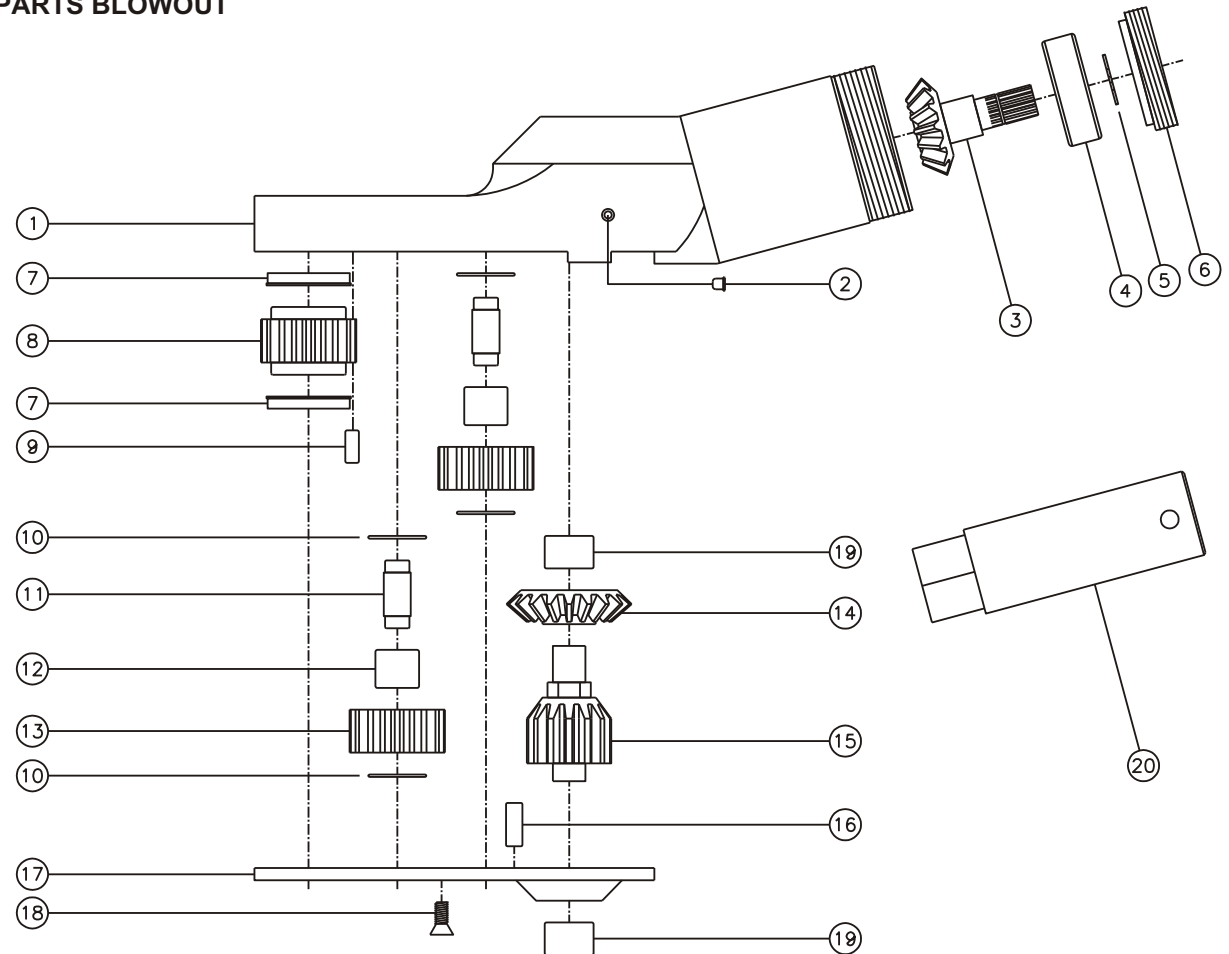

D & D PRODUCTION INC.

ASSEMBLY NO. CF154

HEAD NO. 106

CROWFOOT ASS'Y
Rev. A
04-02-01

2500 WILLIAMS DRIVE • WATERFORD, MI • 48328

PHONE : (248) 334-2112 • FAX : (248) 334-0062

SIDE VIEW

TOP VIEW

GEAR ASSEMBLY

PARTS BLOWOUT

ITEM	DESCRIPTION	PART NO.	ITEM	DESCRIPTION	PART NO.	ITEM	DESCRIPTION	PART NO.
1	Gear Housing	CF154-H	11	Idler Pin (2)	IP-5725B			
2	Grease Fitting	1877	12	Needle Bearing (2)	B-57i			
3	Bevel Pinion Gear	151-P	13	Idler Gear (2)	161616S2			
4	Ball Bearing	201KD	14	Bevel Gear	151-G			
5	Snap Ring	SH-37	15	Drive Gear	161425-DG			
6	End Nut	EN-2924	16	Dowel Pin #2 (2)	DP-1208			
7	Bushing (2)	A-5509	17	Bottom Plate	CF154-P			
8	Socket Gear	161625S-XX	18	Screw (4)	S-806			
9	Dowel Pin #1 (2)	DP-1006	19	Bearing (2)	M-661			
10	Thrust Race (4)	TRA-512M1	20	End Nut Wrench (Optional)	ENT-66			