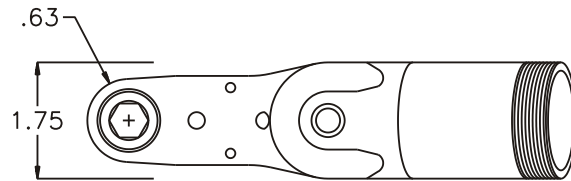

GEAR ASSEMBLY

PARTS BLOWOUT

ITEM	DESCRIPTION	PART NO.	ITEM	DESCRIPTION	PART NO.	ITEM	DESCRIPTION	PART NO.
1	Gear Housing	CF154-H	11	Idler Pin (2)	IP-5725B			
2	Grease Fitting	1877	12	Needle Bearing (2)	B-57i			
3	Bevel Pinion Gear	151-P	13	Idler Gear (2)	161616S2			
4	Ball Bearing	201KD	14	Bevel Gear	151-G			
5	Snap Ring	SH-37	15	Drive Gear	161425-DG			
6	End Nut	EN-2924	16	Dowel Pin #2 (2)	DP-1208			
7	Bushing (2)	A-5509	17	Bottom Plate	CF154-P			
8	Socket Gear	161625S-XX	18	Screw (4)	S-806			
9	Dowel Pin #1 (2)	DP-1006	19	Bearing (2)	M-661			
10	Thrust Race (4)	TRA-512M1	20	End Nut Wrench (Optional)	ENT-66			