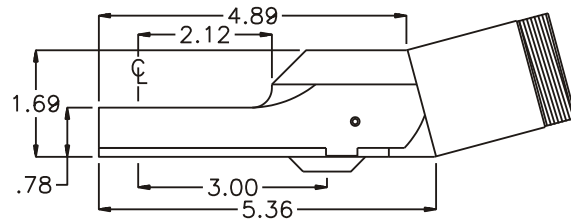

D & D PRODUCTION INC.

ASSEMBLY NO. CF154

HEAD NO. 106

CROWFOOT ASS'Y
Rev. A
04-02-01

2500 WILLIAMS DRIVE • WATERFORD, MI • 48328

PHONE : (248) 334-2112 • FAX : (248) 334-0062

SIDE VIEW