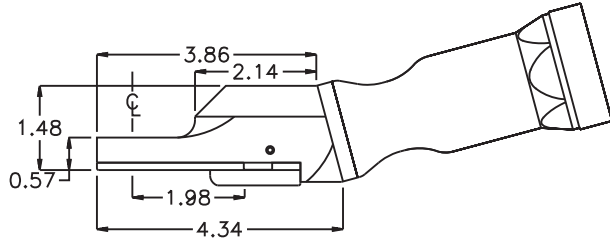

# ASSEMBLY NO. CF153L HEAD NO. 101

CROWFOOT ASS'Y  
Rev. A  
08-15-07

2500 WILLIAMS DRIVE • WATERFORD, MI • 48328

PHONE : (248) 334-2112 • FAX : (248) 334-0062

SIDE VIEW

TOP VIEW

GEAR ASSEMBLY

PARTS BLOWOUT

ITEM	DESCRIPTION	PART NO.	ITEM	DESCRIPTION	PART NO.	ITEM	DESCRIPTION	PART NO.
1	Gear Housing	CF153L-H2	11	Bushing (2)	A-5508	21	Needle Bearing (2)	M-661
2	Grease Fitting	1877	12	Socket Gear	161618S2-XX	22	Screw #2 (2)	S-810
3	Bevel Pinion Gear	151-P	13	Idler Pin	IP-5518B			
4	Ball Bearing	201KD	14	Needle Bearing	B-55i			
5	Snap Ring	SH-37	15	Idler Gear	161610S2			
6	Drive Shaft	DS-S062628	16	Bevel Gear	151-G			
7	Needle Bearing	B-138	17	Drive Gear	161422-DG			
8	Motor Coupling	MC15-ECS-70	18	Dowel Pin (2)	DP-1206			
9	Bushing	Customer Supplied	19	Bottom Plate	CF153L-P			
10	Orientation Shim Set	W-ECS70	20	Screw #1 (2)	S-806			