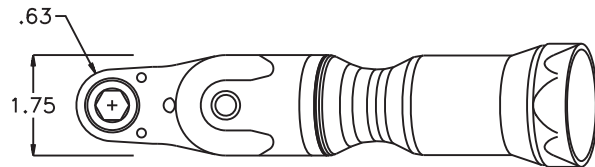

# ASSEMBLY NO. CF153L HEAD NO. 101

CROWFOOT ASS'Y  
Rev. A  
08-15-07

2500 WILLIAMS DRIVE • WATERFORD, MI • 48328

PHONE : (248) 334-2112 • FAX : (248) 334-0062

SIDE VIEW

TOP VIEW

GEAR ASSEMBLY

PARTS BLOWOUT

ITEM	DESCRIPTION	PART NO.	ITEM	DESCRIPTION	PART NO.	ITEM	DESCRIPTION	PART NO.
1	Gear Housing	CF153L-H2	11	Bushing (2)	A-5508	21	Needle Bearing (2)	M-661
2	Grease Fitting	1877	12	Socket Gear	161618S2-XX	22	Screw #2 (2)	S-810
3	Bevel Pinion Gear	151-P	13	Idler Pin	IP-5518B			
4	Ball Bearing	201KD	14	Needle Bearing	B-55i			
5	Snap Ring	SH-37	15	Idler Gear	161610S2			
6	Drive Shaft	DS-S062628	16	Bevel Gear	151-G			
7	Needle Bearing	B-138	17	Drive Gear	161422-DG			
8	Motor Coupling	MC15-ECS-70	18	Dowel Pin (2)	DP-1206			
9	Bushing	Customer Supplied	19	Bottom Plate	CF153L-P			
10	Orientation Shim Set	W-ECS70	20	Screw #1 (2)	S-806			