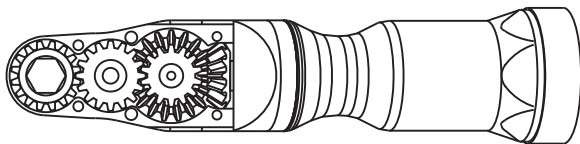

# ASSEMBLY NO. CF153L HEAD NO. 101

CROWFOOT ASS'Y  
Rev. A  
08-15-07

2500 WILLIAMS DRIVE • WATERFORD, MI • 48328

PHONE : (248) 334-2112 • FAX : (248) 334-0062

SIDE VIEW

TOP VIEW

GEAR ASSEMBLY

PARTS BLOWOUT

ITEM	DESCRIPTION	PART NO.	ITEM	DESCRIPTION	PART NO.	ITEM	DESCRIPTION	PART NO.
1	Gear Housing	CF153L-H2	11	Bushing (2)	A-5508	21	Needle Bearing (2)	M-661
2	Grease Fitting	1877	12	Socket Gear	161618S2-XX	22	Screw #2 (2)	S-810
3	Bevel Pinion Gear	151-P	13	Idler Pin	IP-5518B			
4	Ball Bearing	201KD	14	Needle Bearing	B-55i			
5	Snap Ring	SH-37	15	Idler Gear	161610S2			
6	Drive Shaft	DS-S062628	16	Bevel Gear	151-G			
7	Needle Bearing	B-138	17	Drive Gear	161422-DG			
8	Motor Coupling	MC15-ECS-70	18	Dowel Pin (2)	DP-1206			
9	Bushing	Customer Supplied	19	Bottom Plate	CF153L-P			
10	Orientation Shim Set	W-ECS70	20	Screw #1 (2)	S-806			