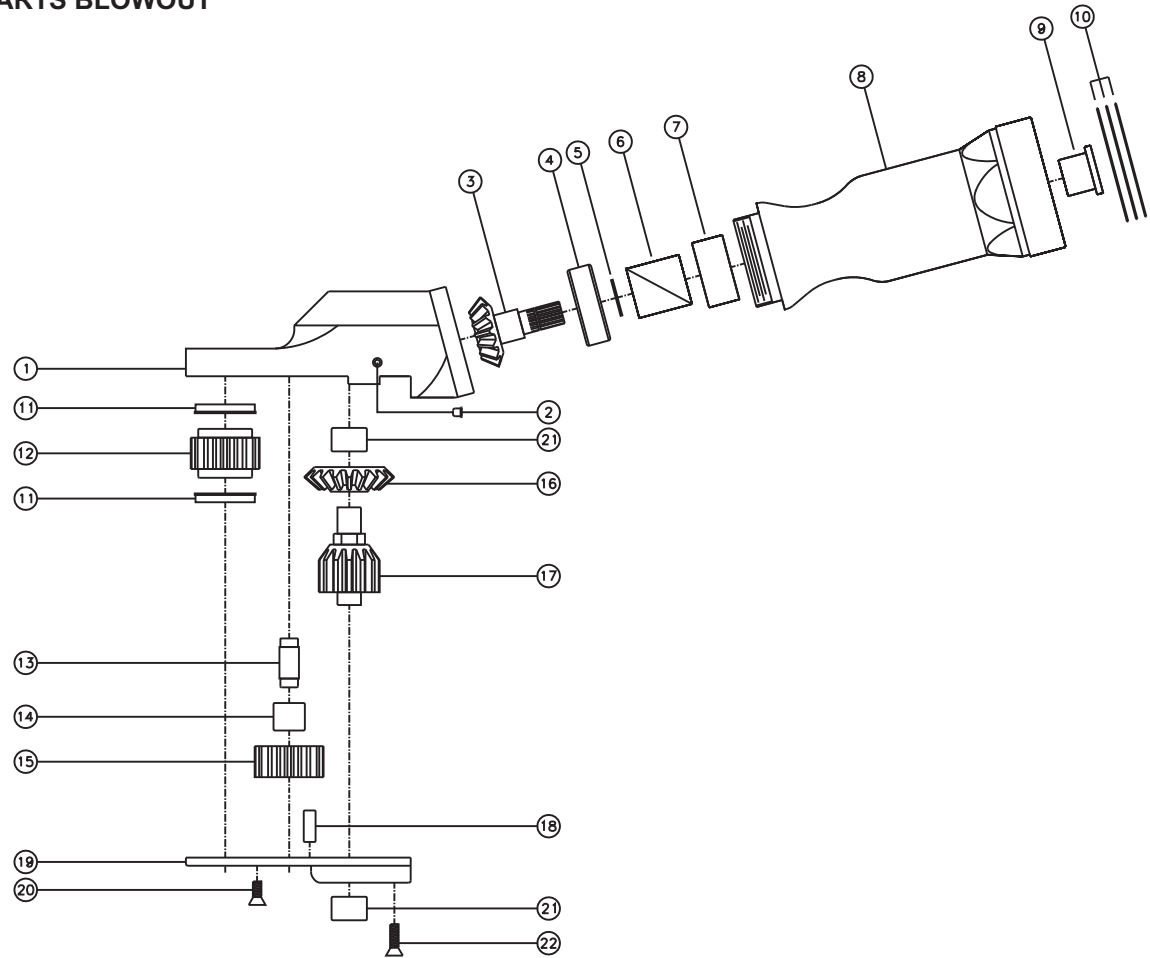

# ASSEMBLY NO. CF153L HEAD NO. 101

CROWFOOT ASS'Y  
Rev. A  
08-15-07

2500 WILLIAMS DRIVE • WATERFORD, MI • 48328

PHONE : (248) 334-2112 • FAX : (248) 334-0062

SIDE VIEW

TOP VIEW

GEAR ASSEMBLY

PARTS BLOWOUT

ITEM	DESCRIPTION	PART NO.	ITEM	DESCRIPTION	PART NO.	ITEM	DESCRIPTION	PART NO.
1	Gear Housing	CF153L-H2	11	Bushing (2)	A-5508	21	Needle Bearing (2)	M-661
2	Grease Fitting	1877	12	Socket Gear	161618S2-XX	22	Screw #2 (2)	S-810
3	Bevel Pinion Gear	151-P	13	Idler Pin	IP-5518B			
4	Ball Bearing	201KD	14	Needle Bearing	B-55i			
5	Snap Ring	SH-37	15	Idler Gear	161610S2			
6	Drive Shaft	DS-S062628	16	Bevel Gear	151-G			
7	Needle Bearing	B-138	17	Drive Gear	161422-DG			
8	Motor Coupling	MC15-ECS-70	18	Dowel Pin (2)	DP-1206			
9	Bushing	Customer Supplied	19	Bottom Plate	CF153L-P			
10	Orientation Shim Set	W-ECS70	20	Screw #1 (2)	S-806			