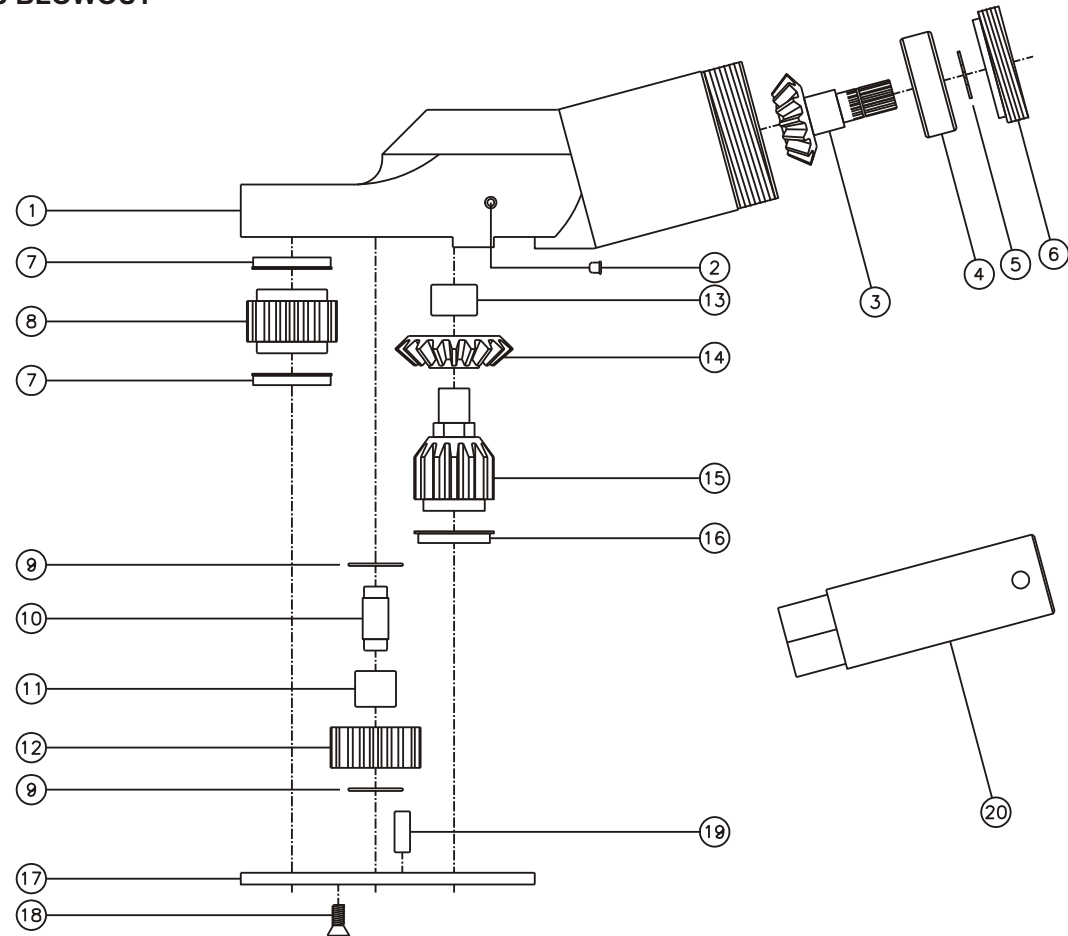

## SIDE VIEW

## TOP VIEW

## GEAR ASSEMBLY

## PARTS BLOWOUT

ITEM	DESCRIPTION	PART NO.	ITEM	DESCRIPTION	PART NO.	ITEM	DESCRIPTION	PART NO.
1	Gear Housing	CF153-H	11	Needle Bearing	B-57i			
2	Grease Fitting	1877	12	Idler Gear	161616S2			
3	Bevel Pinion Gear	151-P	13	Bearing	M-661			
4	Ball Bearing	201KD	14	Bevel Gear	151-G			
5	Snap Ring	SH-37	15	Drive Gear	161447-DG			
6	End Nut	EN-2924	16	Bushing	A-4809Bi			
7	Bushing (2)	A-5509	17	Bottom Plate	CF153-P			
8	Socket Gear	161625S-XX	18	Screw (4)	S-806			
9	Thrust Race (2)	TRA-512M1	19	Dowel Pin (2)	DP-1208			
10	Idler Pin	IP-5725B	20	End Nut Wrench (Optional)	ENT-66			