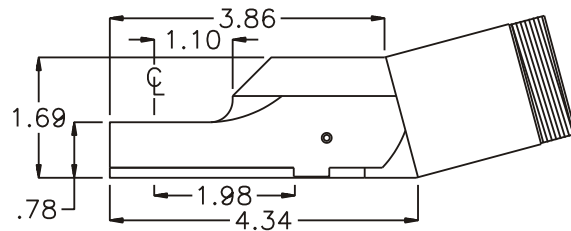

## SIDE VIEW

## PARTS BLOWOUT

ITEM	DESCRIPTION	PART NO.	ITEM	DESCRIPTION	PART NO.	ITEM	DESCRIPTION	PART NO.
1	Gear Housing	CF153-H	11	Needle Bearing	B-57i			
2	Grease Fitting	1877	12	Idler Gear	161616S2			
3	Bevel Pinion Gear	151-P	13	Bearing	M-661			
4	Ball Bearing	201KD	14	Bevel Gear	151-G			
5	Snap Ring	SH-37	15	Drive Gear	161447-DG			
6	End Nut	EN-2924	16	Bushing	A-4809Bi			
7	Bushing (2)	A-5509	17	Bottom Plate	CF153-P			
8	Socket Gear	161625S-XX	18	Screw (4)	S-806			
9	Thrust Race (2)	TRA-512M1	19	Dowel Pin (2)	DP-1208			
10	Idler Pin	IP-5725B	20	End Nut Wrench (Optional)	ENT-66			