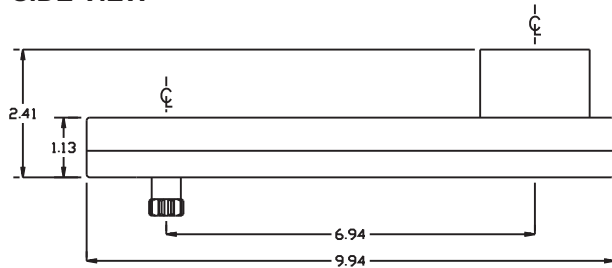

D & D PRODUCTION INC.®

ASSEMBLY NO. CDA111-B

HEAD NO. 8763B

CHAIN DRIVE ASS'Y
Rev. A
07-25-07

2500 WILLIAMS DRIVE • WATERFORD, MI • 48328

PHONE : (248) 334-2112 • FAX : (248) 334-0062

SIDE VIEW

TOP VIEW

GEAR ASSEMBLY

PARTS BLOWOUT

ITEM	DESCRIPTION	PART NO.	ITEM	DESCRIPTION	PART NO.	ITEM	DESCRIPTION	PART NO.
1	Screw #1 (2)	S-1416B	11	Dowel Pin #2 (4)	DP-1608			
2	Housing (Top)	CDA-111-H	12	Screw #2 (4)	S-1008C			
3	Bearing Sleeve Assy. #1 (2)	A-7224FL-A	13	Sleeve	A-7224FL			
4	Dowel Pin #1 (4)	DP-1208	14	Input Sprocket Assy.	302-19T-B			
5	Output Sprocket Assy.	302-19T-A						
6	Chain	302-56-38-500						
7	Bearing Sleeve Assy. #2	A-7224FL-B						
8	Housing (Bottom)	CDA-111-P						
9	Orientation Shim Set	W-5640-AC13L						
10	Angle Head Adapter	HA-3724-13						