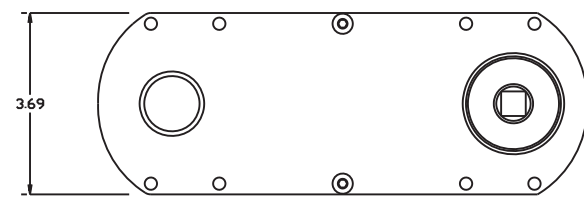

D & D PRODUCTION INC.®

ASSEMBLY NO. CDA111-B

HEAD NO. 8763B

CHAIN DRIVE ASS'Y
Rev. A
07-25-07

2500 WILLIAMS DRIVE • WATERFORD, MI • 48328

PHONE : (248) 334-2112 • FAX : (248) 334-0062

SIDE VIEW

TOP VIEW

GEAR ASSEMBLY

PARTS BLOWOUT

ITEM	DESCRIPTION	PART NO.	ITEM	DESCRIPTION	PART NO.	ITEM	DESCRIPTION	PART NO.
1	Screw #1 (2)	S-1416B	11	Dowel Pin #2 (4)	DP-1608			
2	Housing (Top)	CDA-111-H	12	Screw #2 (4)	S-1008C			
3	Bearing Sleeve Assy. #1 (2)	A-7224FL-A	13	Sleeve	A-7224FL			
4	Dowel Pin #1 (4)	DP-1208	14	Input Sprocket Assy.	302-19T-B			
5	Output Sprocket Assy.	302-19T-A						
6	Chain	302-56-38-500						
7	Bearing Sleeve Assy. #2	A-7224FL-B						
8	Housing (Bottom)	CDA-111-P						
9	Orientation Shim Set	W-5640-AC13L						
10	Angle Head Adapter	HA-3724-13						