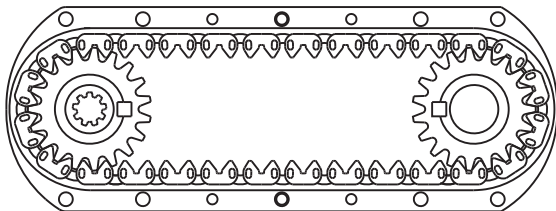

D & D PRODUCTION INC.®

ASSEMBLY NO. CDA111-B

HEAD NO. 8763B

CHAIN DRIVE ASS'Y
Rev. A
07-25-07

2500 WILLIAMS DRIVE • WATERFORD, MI • 48328

PHONE : (248) 334-2112 • FAX : (248) 334-0062

SIDE VIEW

TOP VIEW

GEAR ASSEMBLY

PARTS BLOWOUT

ITEM	DESCRIPTION	PART NO.	ITEM	DESCRIPTION	PART NO.	ITEM	DESCRIPTION	PART NO.
1	Screw #1 (2)	S-1416B	11	Dowel Pin #2 (4)	DP-1608			
2	Housing (Top)	CDA-111-H	12	Screw #2 (4)	S-1008C			
3	Bearing Sleeve Assy. #1 (2)	A-7224FL-A	13	Sleeve	A-7224FL			
4	Dowel Pin #1 (4)	DP-1208	14	Input Sprocket Assy.	302-19T-B			
5	Output Sprocket Assy.	302-19T-A						
6	Chain	302-56-38-500						
7	Bearing Sleeve Assy. #2	A-7224FL-B						
8	Housing (Bottom)	CDA-111-P						
9	Orientation Shim Set	W-5640-AC13L						
10	Angle Head Adapter	HA-3724-13						