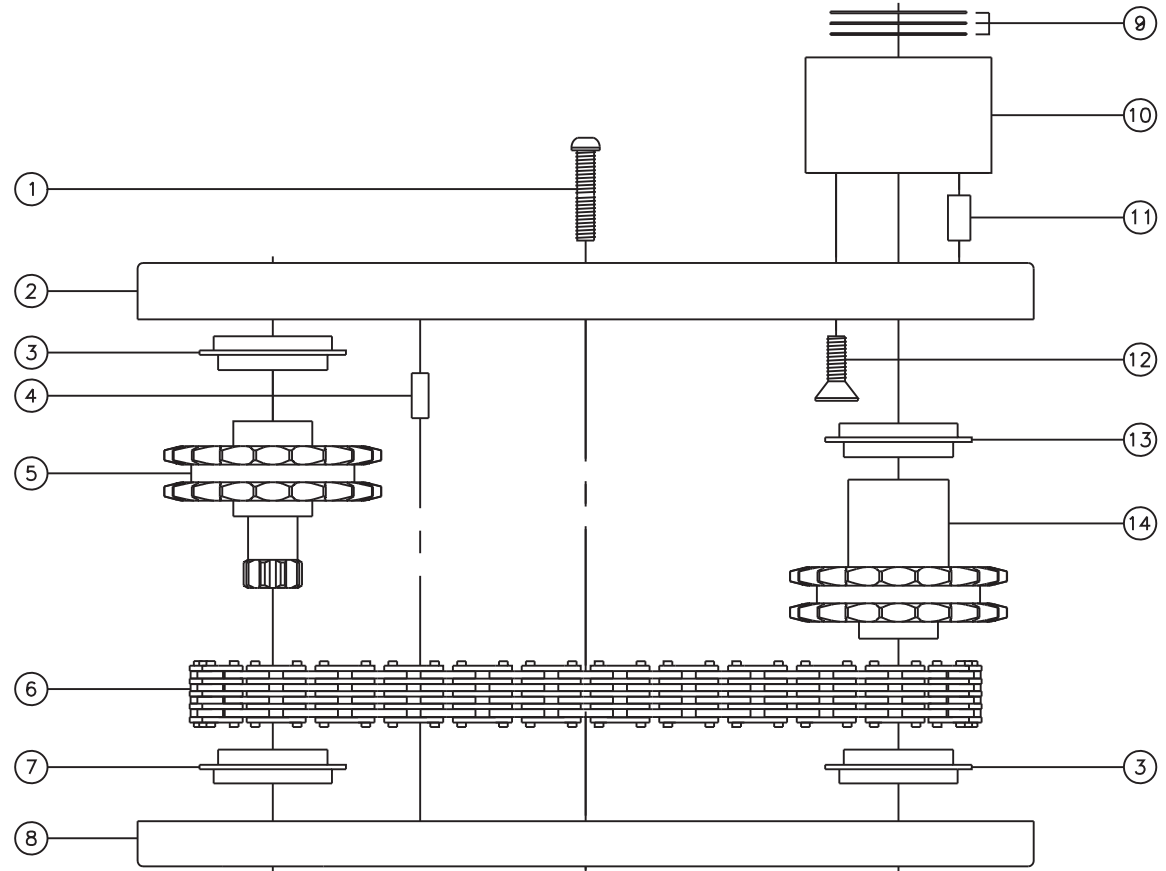

D & D PRODUCTION INC.®

ASSEMBLY NO. CDA111-B

HEAD NO. 8763B

CHAIN DRIVE ASS'Y
Rev. A
07-25-07

2500 WILLIAMS DRIVE • WATERFORD, MI • 48328

PHONE : (248) 334-2112 • FAX : (248) 334-0062

SIDE VIEW

TOP VIEW

GEAR ASSEMBLY

PARTS BLOWOUT

ITEM	DESCRIPTION	PART NO.	ITEM	DESCRIPTION	PART NO.	ITEM	DESCRIPTION	PART NO.
1	Screw #1 (2)	S-1416B	11	Dowel Pin #2 (4)	DP-1608			
2	Housing (Top)	CDA-111-H	12	Screw #2 (4)	S-1008C			
3	Bearing Sleeve Assy. #1 (2)	A-7224FL-A	13	Sleeve	A-7224FL			
4	Dowel Pin #1 (4)	DP-1208	14	Input Sprocket Assy.	302-19T-B			
5	Output Sprocket Assy.	302-19T-A						
6	Chain	302-56-38-500						
7	Bearing Sleeve Assy. #2	A-7224FL-B						
8	Housing (Bottom)	CDA-111-P						
9	Orientation Shim Set	W-5640-AC13L						
10	Angle Head Adapter	HA-3724-13						