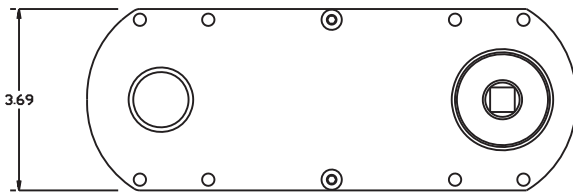

D & D PRODUCTION INC.®

ASSEMBLY NO. CDA111-A

HEAD NO. 8763A

CHAIN DRIVE ASS'Y
Rev. A
07-25-07

2500 WILLIAMS DRIVE • WATERFORD, MI • 48328

PHONE : (248) 334-2112 • FAX : (248) 334-0062

SIDE VIEW

TOP VIEW

GEAR ASSEMBLY

PARTS BLOWOUT

ITEM	DESCRIPTION	PART NO.	ITEM	DESCRIPTION	PART NO.	ITEM	DESCRIPTION	PART NO.
1	Screw #1 (2)	S-1416B	11	Dowel Pin #2 (4)	DP-1608			
2	Housing (Top)	CDA-111-H	12	Screw #2 (4)	S-1008C			
3	Bearing Sleeve Assy. #1 (2)	A-7224FL-A	13	Sleeve	A-7224FL			
4	Dowel Pin #1 (4)	DP-1208	14	Input Sprocket Assy.	302-19T-B			
5	Output Sprocket Assy.	302-19T-A2						
6	Chain	302-56-38-500						
7	Bearing Sleeve Assy. #2	A-7224FL-B						
8	Housing (Bottom)	CDA-111-P						
9	Orientation Shim Set	W-5640-AC13L						
10	Angle Head Adapter	HA-3724-13