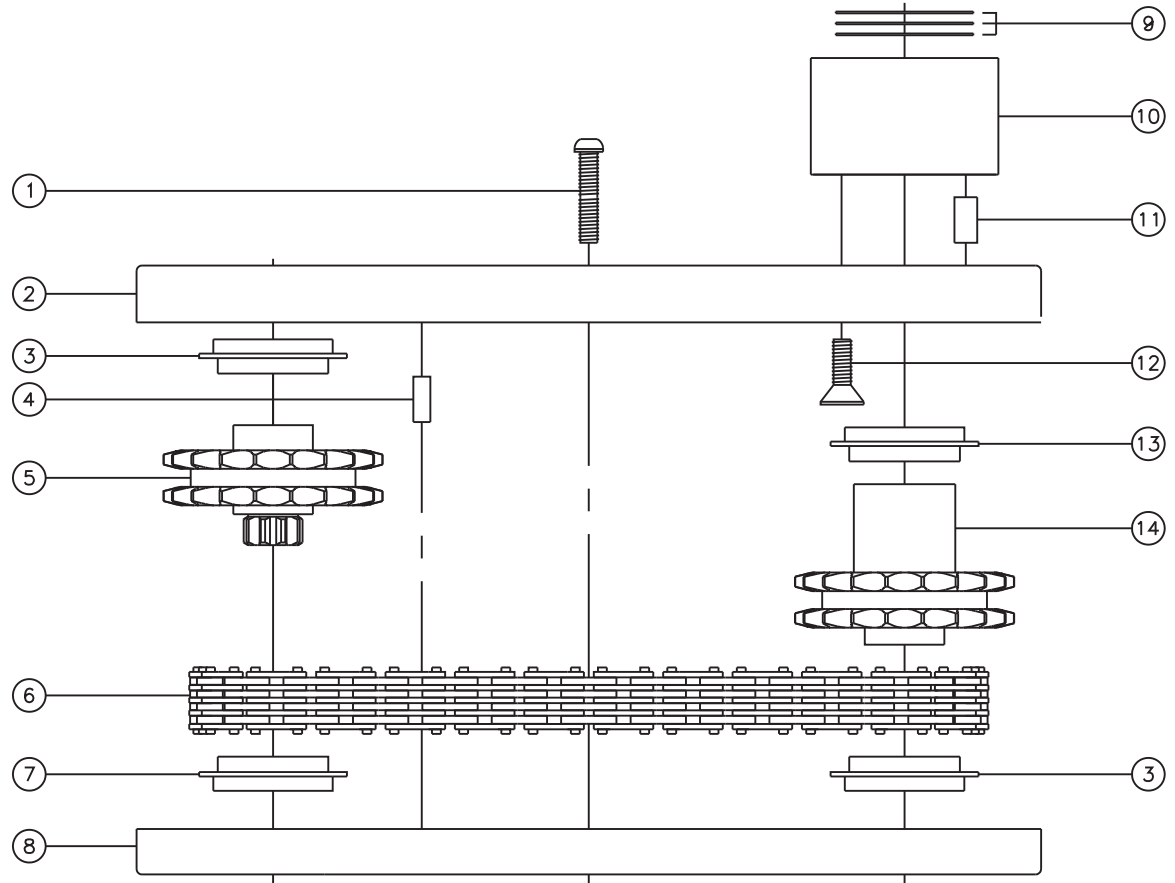

### SIDE VIEW

### TOP VIEW

### GEAR ASSEMBLY

### PARTS BLOWOUT

ITEM	DESCRIPTION	PART NO.	ITEM	DESCRIPTION	PART NO.	ITEM	DESCRIPTION	PART NO.
1	Screw #1 (2)	S-1416B	11	Dowel Pin #2 (4)	DP-1608			
2	Housing (Top)	CDA-111-H	12	Screw #2 (4)	S-1008C			
3	Bearing Sleeve Assy. #1 (2)	A-7224FL-A	13	Sleeve	A-7224FL			
4	Dowel Pin #1 (4)	DP-1208	14	Input Sprocket Assy.	302-19T-B			
5	Output Sprocket Assy.	302-19T-A2						
6	Chain	302-56-38-500						
7	Bearing Sleeve Assy. #2	A-7224FL-B						
8	Housing (Bottom)	CDA-111-P						
9	Orientation Shim Set	W-5640-AC13L						
10	Angle Head Adapter	HA-3724-13						