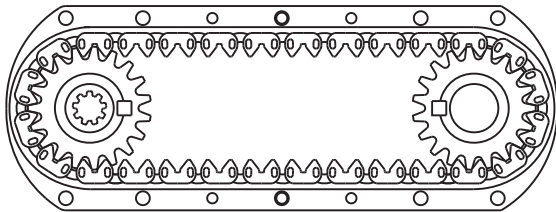

### SIDE VIEW

### PARTS BLOWOUT

ITEM	DESCRIPTION	PART NO.	ITEM	DESCRIPTION	PART NO.	ITEM	DESCRIPTION	PART NO.
1	Screw #1 (2)	S-1416B	11	Dowel Pin #2 (4)	DP-1608			
2	Housing (Top)	CDA-111-H	12	Screw #2 (4)	S-1008C			
3	Bearing Sleeve Assy. #1 (2)	A-7224FL-A	13	Sleeve	A-7224FL			
4	Dowel Pin #1 (4)	DP-1208	14	Input Sprocket Assy.	302-19T-B			
5	Output Sprocket Assy.	302-19T-A2						
6	Chain	302-56-38-500						
7	Bearing Sleeve Assy. #2	A-7224FL-B						
8	Housing (Bottom)	CDA-111-P						
9	Orientation Shim Set	W-5640-AC13L						
10	Angle Head Adapter	HA-3724-13						