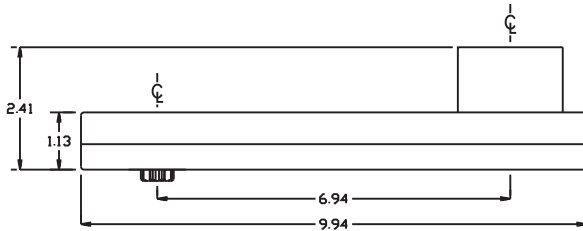

D & D PRODUCTION INC.®

ASSEMBLY NO. CDA111-A

HEAD NO. 8763A

CHAIN DRIVE ASS'Y
Rev. A
07-25-07

2500 WILLIAMS DRIVE • WATERFORD, MI • 48328

PHONE : (248) 334-2112 • FAX : (248) 334-0062

SIDE VIEW