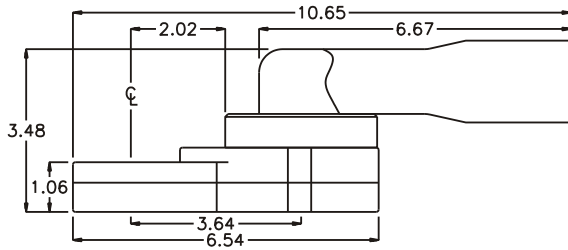

D & D PRODUCTION INC.

ASSEMBLY NO. 943448D-0

HEAD NO. 8900

CROWFOOT ASS'Y
Rev. A
04-23-01

2500 WILLIAMS DRIVE • WATERFORD, MI • 48328

PHONE : (248) 334-2112 • FAX : (248) 334-0062

SIDE VIEW