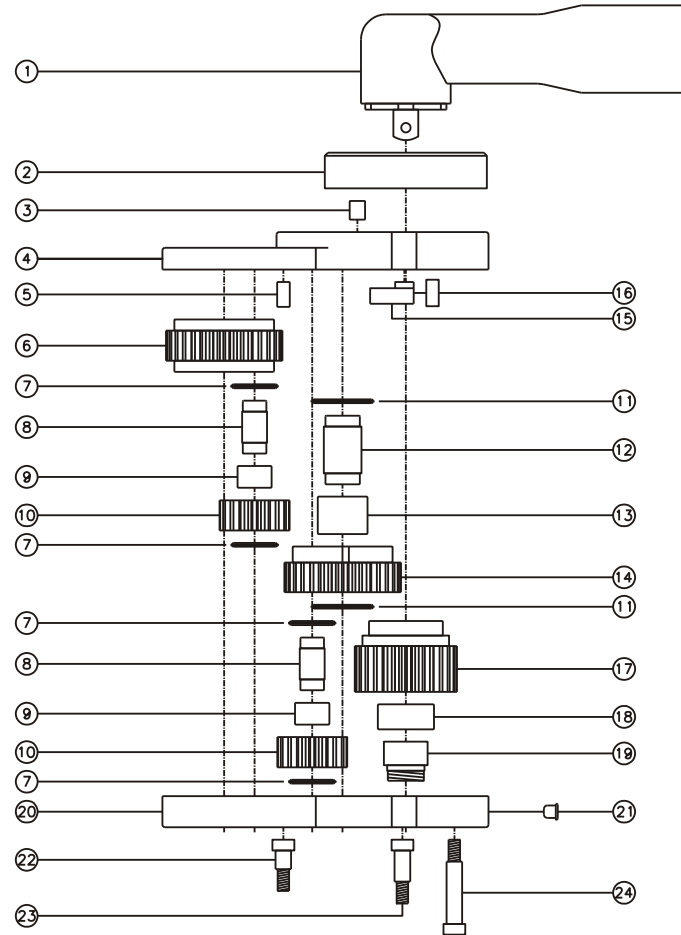

### SIDE VIEW

### TOP VIEW

### PARTS BLOWOUT

ITEM	DESCRIPTION	PART NO.	ITEM	DESCRIPTION	PART NO.	ITEM	DESCRIPTION	PART NO.
1	Angle Head	GSE 66A90	11	Thrust Bearing (4)	NTA-1220	21	Grease Fitting	1885
2	Collar Adapter	CA-5211-66	12	Cam Pin (2)	IP-121244	22	Shoulder Bolt #1 (2)	SB-506
3	Dowel Pin #1 (2)	DP-2006	13	Needle Bearing (2)	B-1212	23	Shoulder Bolt #2 (2)	SB-510
4	Gear Housing (Top)	943448D-0-H	14	Cam Gear (2)	143129-C	24	Shoulder Bolt #3 (4)	SB-520
5	Dowel Pin #2 (2)	DP-1608	15	Pawl	1110B-PS-P			
6	Socket Gear	143134-1-XX	16	Pawl Spring	RSS-0817			
7	Thrust Bearing (6)	NTA-815	17	Drive Gear	142745-12SD			
8	Idler Pin (3)	IP-8734	18	Needle Bearing	B-148			
9	Needle Bearing (3)	B-87	19	Drive Pin	TP-14825			
10	Idler Gear (3)	141819B	20	Gear Housing (Bottom)	943448D-0-P			