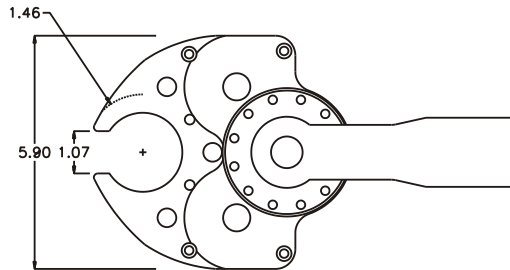

## HEAD NO. 8900

CROWFOOT ASS'Y  
Rev. A  
04-23-01

2500 WILLIAMS DRIVE • WATERFORD, MI • 48328

PHONE : (248) 334-2112 • FAX : (248) 334-0062

### SIDE VIEW

### TOP VIEW

### PARTS BLOWOUT

ITEM	DESCRIPTION	PART NO.	ITEM	DESCRIPTION	PART NO.	ITEM	DESCRIPTION	PART NO.
1	Angle Head	GSE 66A90	11	Thrust Bearing (4)	NTA-1220	21	Grease Fitting	1885
2	Collar Adapter	CA-5211-66	12	Cam Pin (2)	IP-121244	22	Shoulder Bolt #1 (2)	SB-506
3	Dowel Pin #1 (2)	DP-2006	13	Needle Bearing (2)	B-1212	23	Shoulder Bolt #2 (2)	SB-510
4	Gear Housing (Top)	943448D-0-H	14	Cam Gear (2)	143129-C	24	Shoulder Bolt #3 (4)	SB-520
5	Dowel Pin #2 (2)	DP-1608	15	Pawl	1110B-PS-P			
6	Socket Gear	143134-1-XX	16	Pawl Spring	RSS-0817			
7	Thrust Bearing (6)	NTA-815	17	Drive Gear	142745-12SD			
8	Idler Pin (3)	IP-8734	18	Needle Bearing	B-148			
9	Needle Bearing (3)	B-87	19	Drive Pin	TP-14825			
10	Idler Gear (3)	141819B	20	Gear Housing (Bottom)	943448D-0-P			