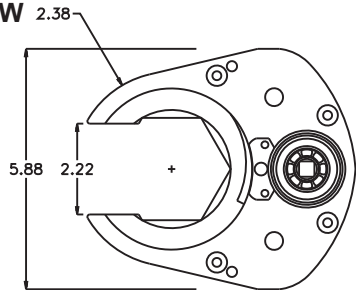

ASSEMBLY NO. 942076C-00

HEAD NO. 9004

CROWFOOT ASS'Y
Rev. A
06-02-09

2500 WILLIAMS DRIVE • WATERFORD, MI • 48328 PHONE : (248) 334-2112 • FAX : (248) 334-0062

SIDE VIEW

TOP VIEW

GEAR ASSEMBLY

PARTS BLOWOUT

ITEM	DESCRIPTION	PART NO.	ITEM	DESCRIPTION	PART NO.	ITEM	DESCRIPTION	PART NO.
1	O-Ring	Customer Supplied	11	Idler Pin (2)	IP-8520A			
2	Snap Ring	Customer Supplied	12	Needle Bearing (2)	B-85			
3	Ball Bearing	Customer Supplied	13	Idler Gear (2)	122310			
4	Motor Adapter	HA-2815-35PTHL	14	Key	K-31612			
5	Pawl Housing	PHA1	15	Gear Hub Insert	H-1414-38SD			
6	Dowel Pin #1 (3)	DP-1204	16	Drive Gear	122310-KD			
7	Gear Housing (Top)	942076C-00-H	17	Gear Housing (Bottom)	942076C-00-P			
8	Screw #1 (6)	S-1006	18	Grease Fitting	1877			
9	Socket Cam Gear	125026SC-1-XX	19	Dowel Pin #2 (2)	DP-1620			
10	Thrust Race (4)	TRA-815	20	Screw #2 (4)	S-1410			