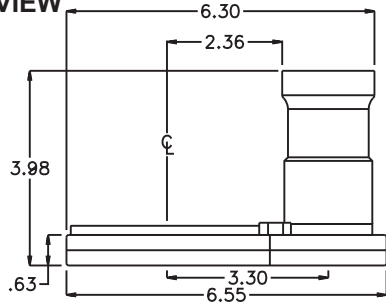

ASSEMBLY NO. 942076C-00

HEAD NO. 9004

CROWFOOT ASS'Y
Rev. A
06-02-09

2500 WILLIAMS DRIVE • WATERFORD, MI • 48328 PHONE : (248) 334-2112 • FAX : (248) 334-0062

SIDE VIEW

TOP VIEW

GEAR ASSEMBLY

PARTS BLOWOUT

ITEM	DESCRIPTION	PART NO.	ITEM	DESCRIPTION	PART NO.	ITEM	DESCRIPTION	PART NO.
1	O-Ring	Customer Supplied	11	Idler Pin (2)	IP-8520A			
2	Snap Ring	Customer Supplied	12	Needle Bearing (2)	B-85			
3	Ball Bearing	Customer Supplied	13	Idler Gear (2)	122310			
4	Motor Adapter	HA-2815-35PTHL	14	Key	K-31612			
5	Pawl Housing	PHA1	15	Gear Hub Insert	H-1414-38SD			
6	Dowel Pin #1 (3)	DP-1204	16	Drive Gear	122310-KD			
7	Gear Housing (Top)	942076C-00-H	17	Gear Housing (Bottom)	942076C-00-P			
8	Screw #1 (6)	S-1006	18	Grease Fitting	1877			
9	Socket Cam Gear	125026SC-1-XX	19	Dowel Pin #2 (2)	DP-1620			
10	Thrust Race (4)	TRA-815	20	Screw #2 (4)	S-1410			