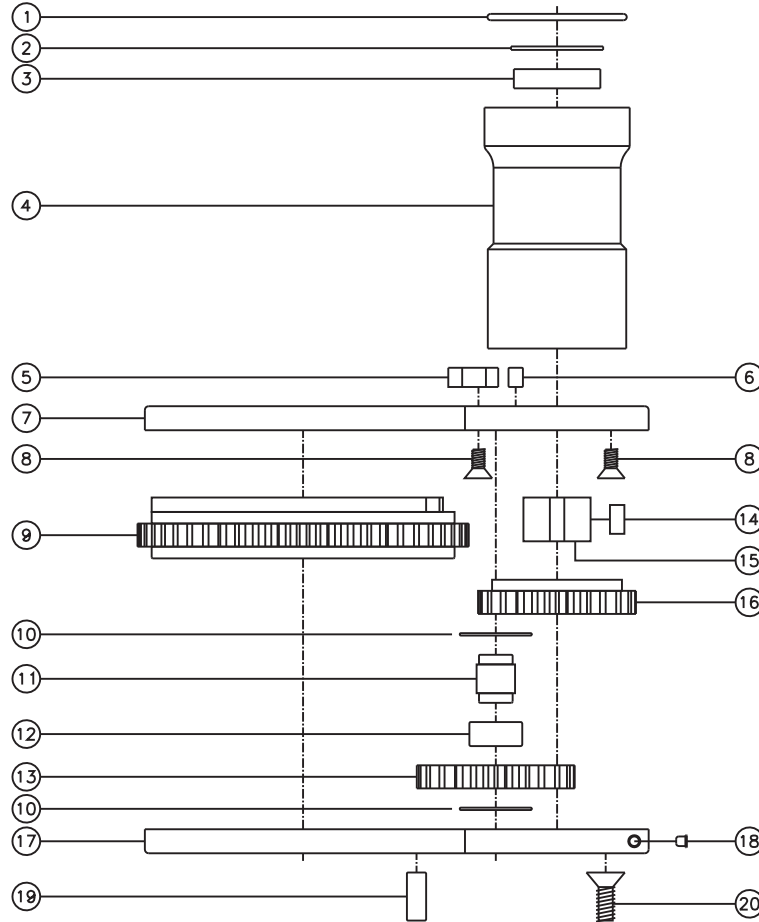

ASSEMBLY NO. 942076C-00

HEAD NO. 9004

CROWFOOT ASS'Y
Rev. A
06-02-09

2500 WILLIAMS DRIVE • WATERFORD, MI • 48328 PHONE : (248) 334-2112 • FAX : (248) 334-0062

SIDE VIEW

TOP VIEW

GEAR ASSEMBLY

PARTS BLOWOUT

ITEM	DESCRIPTION	PART NO.	ITEM	DESCRIPTION	PART NO.	ITEM	DESCRIPTION	PART NO.
1	O-Ring	Customer Supplied	11	Idler Pin (2)	IP-8520A			
2	Snap Ring	Customer Supplied	12	Needle Bearing (2)	B-85			
3	Ball Bearing	Customer Supplied	13	Idler Gear (2)	122310			
4	Motor Adapter	HA-2815-35PTHL	14	Key	K-31612			
5	Pawl Housing	PHA1	15	Gear Hub Insert	H-1414-38SD			
6	Dowel Pin #1 (3)	DP-1204	16	Drive Gear	122310-KD			
7	Gear Housing (Top)	942076C-00-H	17	Gear Housing (Bottom)	942076C-00-P			
8	Screw #1 (6)	S-1006	18	Grease Fitting	1877			
9	Socket Cam Gear	125026SC-1-XX	19	Dowel Pin #2 (2)	DP-1620			
10	Thrust Race (4)	TRA-815	20	Screw #2 (4)	S-1410			