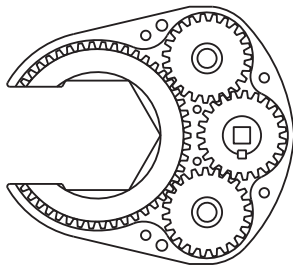

ASSEMBLY NO. 942076C-00

HEAD NO. 9004

CROWFOOT ASS'Y
Rev. A
06-02-09

2500 WILLIAMS DRIVE • WATERFORD, MI • 48328 PHONE : (248) 334-2112 • FAX : (248) 334-0062

SIDE VIEW

TOP VIEW

GEAR ASSEMBLY

PARTS BLOWOUT

ITEM	DESCRIPTION	PART NO.	ITEM	DESCRIPTION	PART NO.	ITEM	DESCRIPTION	PART NO.
1	O-Ring	Customer Supplied	11	Idler Pin (2)	IP-8520A			
2	Snap Ring	Customer Supplied	12	Needle Bearing (2)	B-85			
3	Ball Bearing	Customer Supplied	13	Idler Gear (2)	122310			
4	Motor Adapter	HA-2815-35PTHL	14	Key	K-31612			
5	Pawl Housing	PHA1	15	Gear Hub Insert	H-1414-38SD			
6	Dowel Pin #1 (3)	DP-1204	16	Drive Gear	122310-KD			
7	Gear Housing (Top)	942076C-00-H	17	Gear Housing (Bottom)	942076C-00-P			
8	Screw #1 (6)	S-1006	18	Grease Fitting	1877			
9	Socket Cam Gear	125026SC-1-XX	19	Dowel Pin #2 (2)	DP-1620			
10	Thrust Race (4)	TRA-815	20	Screw #2 (4)	S-1410			