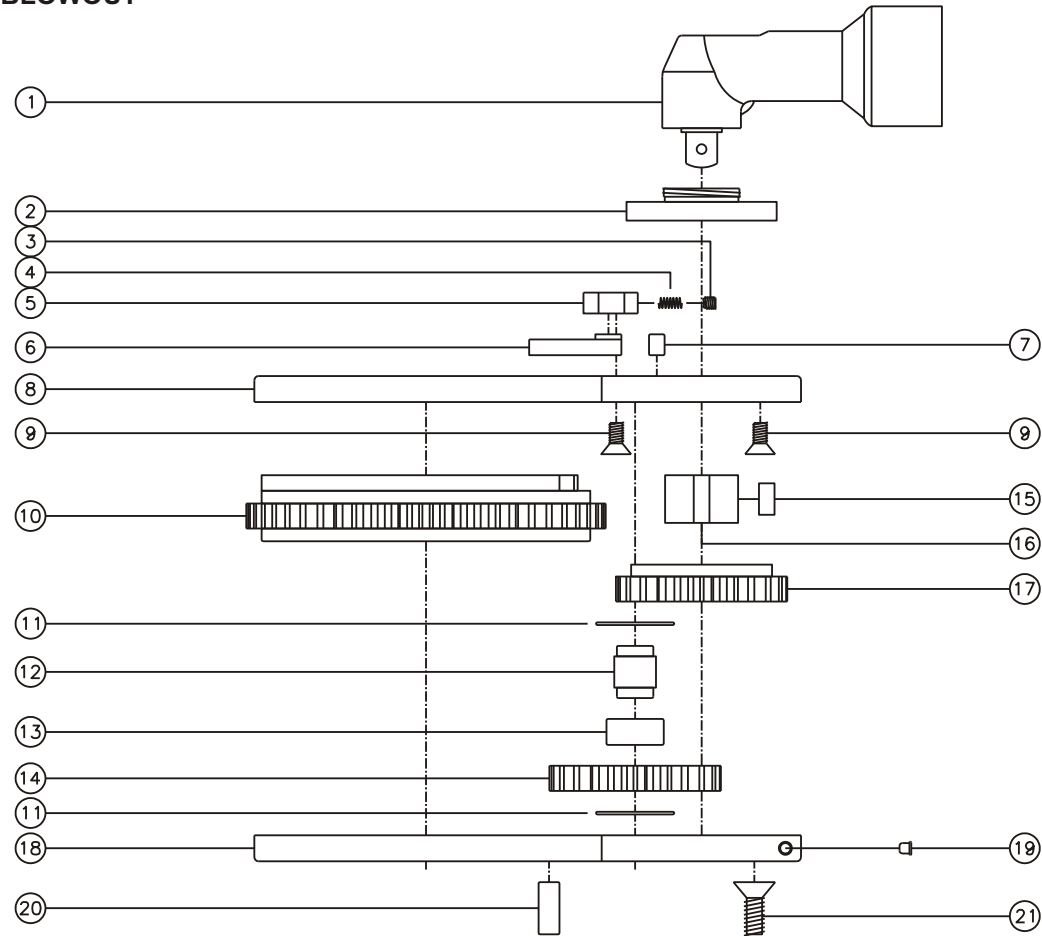

D & D PRODUCTION INC.

ASSEMBLY NO. 942076C-00

HEAD NO. 9000

CROWFOOT ASS'Y
Rev. B
07-12-01

2500 WILLIAMS DRIVE • WATERFORD, MI • 48328

PHONE : (248) 334-2112 • FAX : (248) 334-0062

SIDE VIEW

TOP VIEW

GEAR ASSEMBLY

PARTS BLOWOUT

ITEM	DESCRIPTION	PART NO.	ITEM	DESCRIPTION	PART NO.	ITEM	DESCRIPTION	PART NO.
1	Angle Head	AAL3	11	Thrust Race (4)	TRA-815	21	Screw #2 (4)	S-1410
2	Angle Head Adapter	HA-2807-AL3	12	Idler Pin (2)	IP-8520A			
3	Set Screw	SS-802	13	Needle Bearing (2)	B-85			
4	Pawl Spring	CS-0412	14	Idler Gear (2)	122310			
5	Pawl Housing	PHA1	15	Key	K-31612			
6	Pawl	1506-PS-P	16	Gear Hub Insert	H-1414-38SD			
7	Dowel Pin #1 (3)	DP-1204	17	Drive Gear	122310-KD			
8	Gear Housing (Top)	942076C-00-H	18	Gear Housing (Bottom)	942076C-00-P			
9	Screw #1 (6)	S-1006	19	Grease Fitting	1877			
10	Socket Cam Gear	125026SC-1-XX	20	Dowel Pin #2 (2)	DP-1620			