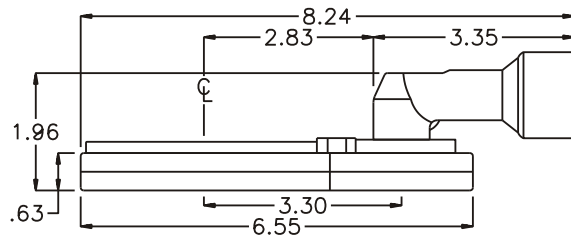

D & D PRODUCTION INC.

ASSEMBLY NO. 942076C-00

HEAD NO. 9000

CROWFOOT ASS'Y
Rev. B
07-12-01

2500 WILLIAMS DRIVE • WATERFORD, MI • 48328

PHONE : (248) 334-2112 • FAX : (248) 334-0062

SIDE VIEW