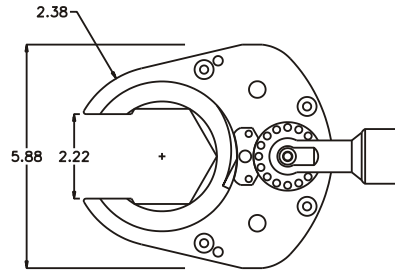

D & D PRODUCTION INC.

ASSEMBLY NO. 942076C-00

HEAD NO. 9000

CROWFOOT ASS'Y
Rev. B
07-12-01

2500 WILLIAMS DRIVE • WATERFORD, MI • 48328

PHONE : (248) 334-2112 • FAX : (248) 334-0062

SIDE VIEW

TOP VIEW

GEAR ASSEMBLY

PARTS BLOWOUT

ITEM	DESCRIPTION	PART NO.	ITEM	DESCRIPTION	PART NO.	ITEM	DESCRIPTION	PART NO.
1	Angle Head	AAL3	11	Thrust Race (4)	TRA-815	21	Screw #2 (4)	S-1410
2	Angle Head Adapter	HA-2807-AL3	12	Idler Pin (2)	IP-8520A			
3	Set Screw	SS-802	13	Needle Bearing (2)	B-85			
4	Pawl Spring	CS-0412	14	Idler Gear (2)	122310			
5	Pawl Housing	PHA1	15	Key	K-31612			
6	Pawl	1506-PS-P	16	Gear Hub Insert	H-1414-38SD			
7	Dowel Pin #1 (3)	DP-1204	17	Drive Gear	122310-KD			
8	Gear Housing (Top)	942076C-00-H	18	Gear Housing (Bottom)	942076C-00-P			
9	Screw #1 (6)	S-1006	19	Grease Fitting	1877			
10	Socket Cam Gear	125026SC-1-XX	20	Dowel Pin #2 (2)	DP-1620			