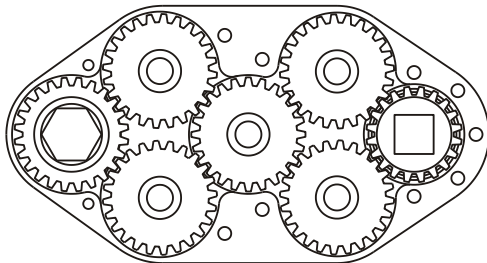

## HEAD NO. 3880

CROWFOOT ASS'Y  
Rev. A  
11-04-03

2500 WILLIAMS DRIVE • WATERFORD, MI • 48328

PHONE : (248) 334-2112 • FAX : (248) 334-0062

### SIDE VIEW

### TOP VIEW

### PARTS BLOWOUT

ITEM	DESCRIPTION	PART NO.	ITEM	DESCRIPTION	PART NO.	ITEM	DESCRIPTION	PART NO.
1	Motor	ETD S9-270-20CTADS	11	Lg. Idler Pin (3)	IP-101032B			
2	Adapter	HA-4646-DS9270	12	Needle Bearing (3)	B-1010			
3	Locknut	N-6693	13	Lg. Idler Gear (3)	122420			
4	Gear Housing	761640H-3-H	14	Bushing (2)	A-9212			
5	Grease Fitting	1877	15	Drive Gear	122032-XXSD			
6	Bushing (2)	A-9209	16	Bottom Plate	761640H-3-P			
7	Socket Gear	122416-XX	17	Screw #1 (2)	S-1008			
8	Sm. Idler Pin (2)	IP-10723B	18	Screw #2 (4)	S-1412			
9	Needle Bearing (2)	B-107	19	Shoulder Bolt (5)	SB-416			
10	Sm. Idler Gear (2)	122414	20	Locknut Socket (Optional)	AW-6693			