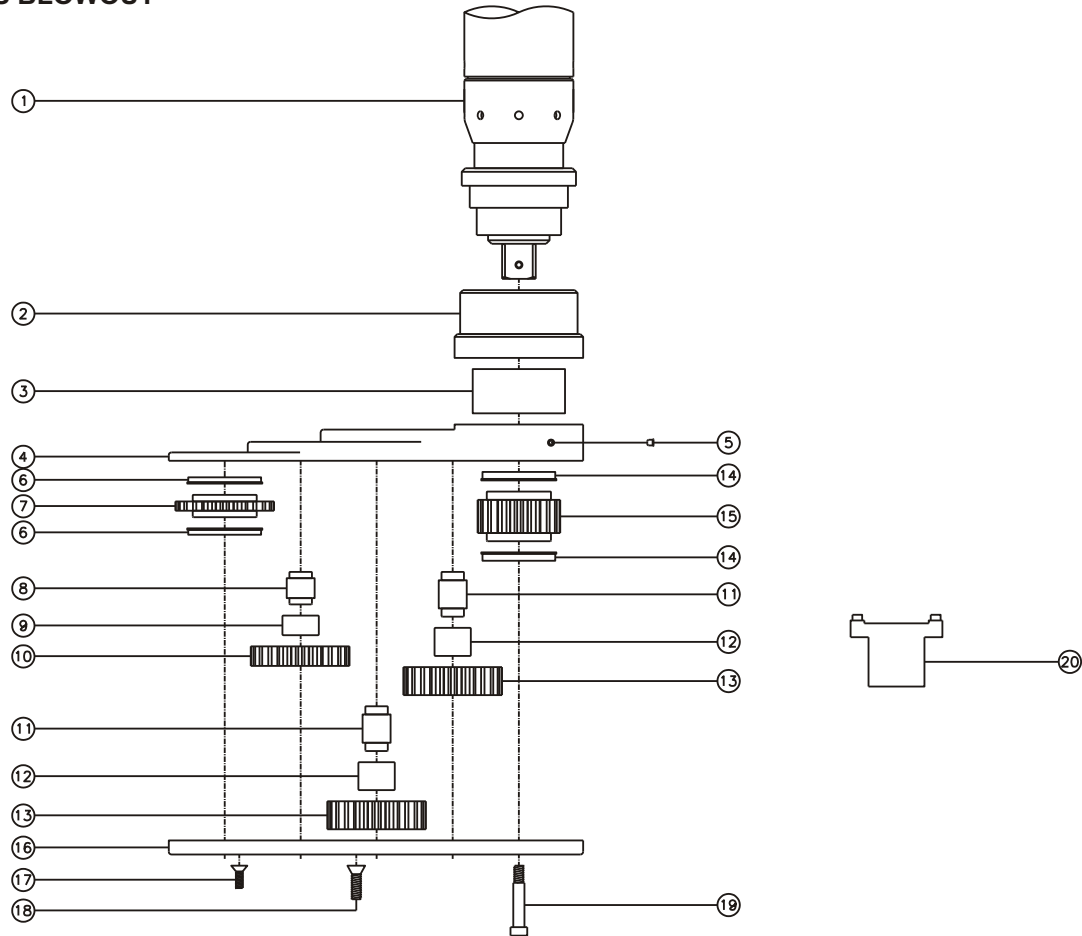

### SIDE VIEW

### TOP VIEW

### GEAR ASSEMBLY

### PARTS BLOWOUT

ITEM	DESCRIPTION	PART NO.	ITEM	DESCRIPTION	PART NO.	ITEM	DESCRIPTION	PART NO.
1	Motor	ETD S9-270-20CTADS	11	Lg. Idler Pin (3)	IP-101032B			
2	Adapter	HA-4646-DS9270	12	Needle Bearing (3)	B-1010			
3	Locknut	N-6693	13	Lg. Idler Gear (3)	122420			
4	Gear Housing	761640H-3-H	14	Bushing (2)	A-9212			
5	Grease Fitting	1877	15	Drive Gear	122032-XXSD			
6	Bushing (2)	A-9209	16	Bottom Plate	761640H-3-P			
7	Socket Gear	122416-XX	17	Screw #1 (2)	S-1008			
8	Sm. Idler Pin (2)	IP-10723B	18	Screw #2 (4)	S-1412			
9	Needle Bearing (2)	B-107	19	Shoulder Bolt (5)	SB-416			
10	Sm. Idler Gear (2)	122414	20	Locknut Socket (Optional)	AW-6693			