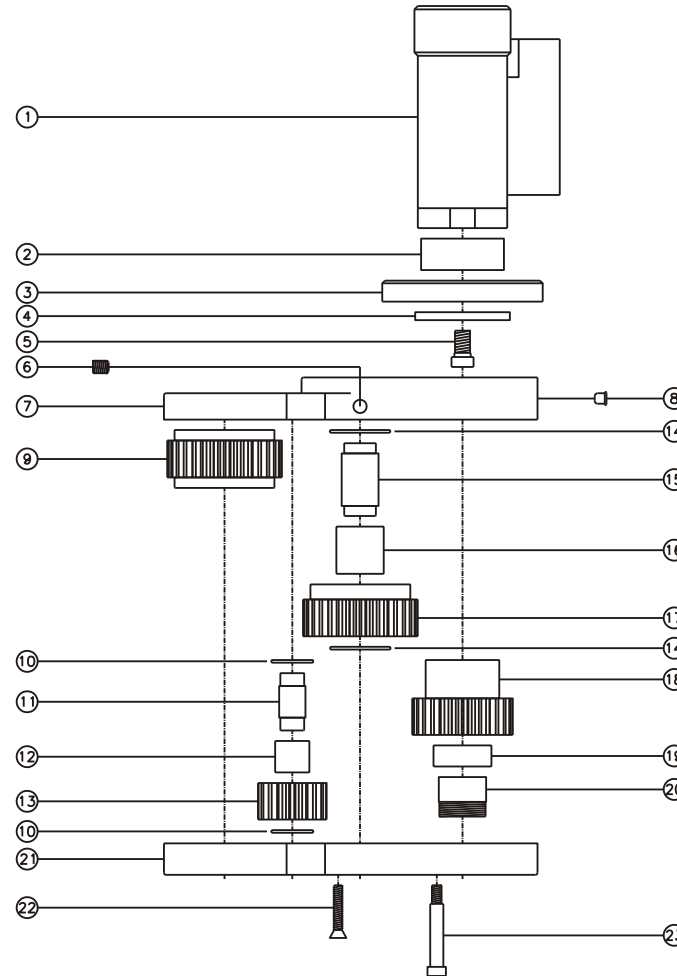

### SIDE VIEW

### TOP VIEW

### GEAR ASSEMBLY

### PARTS BLOWOUT

ITEM	DESCRIPTION	PART NO.	ITEM	DESCRIPTION	PART NO.	ITEM	DESCRIPTION	PART NO.
1	Transducer	Bosch 0 608 820 07	11	Idler Pin (2)	IP-101244	21	Gear Housing (Bottom)	714450R-0-P
2	Sleeve	SL-11348	12	Needle Bearing (2)	B-1012	22	Screw #2 (4)	S-1420
3	Adapter	CA-820075-B	13	Idler Gear (2)	121828	23	Shoulder Bolt (4)	SB-524
4	Oil Seal	OS-17240	14	Thrust Race (2)	TRB-1423			
5	Screw #1 (2)	S-M1016LSH	15	Cam Pin	IP-141856			
6	Sensor Plug	P-8M12	16	Needle Bearing	B-1418			
7	Gear Housing (Top)	714450RB-0-H	17	Cam Gear	123139-C1B			
8	Grease Fitting	1885	18	Drive Gear	122757-12SD			
9	Socket Gear	123144-1-XX	19	Needle Bearing	B-188			
10	Thrust Race (4)	TRB-916	20	Drive Pin	TP-18830			