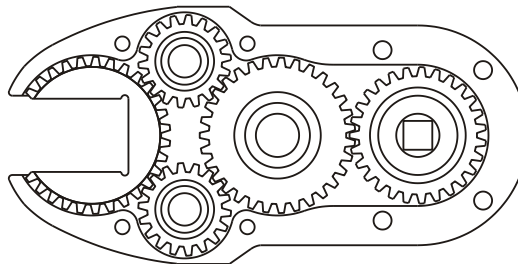

### SIDE VIEW

### TOP VIEW

### PARTS BLOWOUT

ITEM	DESCRIPTION	PART NO.	ITEM	DESCRIPTION	PART NO.	ITEM	DESCRIPTION	PART NO.
1	Transducer	Bosch 0 608 820 07	11	Idler Pin (2)	IP-101244	21	Gear Housing (Bottom)	714450R-0-P
2	Sleeve	SL-11348	12	Needle Bearing (2)	B-1012	22	Screw #2 (4)	S-1420
3	Adapter	CA-820075-B	13	Idler Gear (2)	121828	23	Shoulder Bolt (4)	SB-524
4	Oil Seal	OS-17240	14	Thrust Race (2)	TRB-1423			
5	Screw #1 (2)	S-M1016LSH	15	Cam Pin	IP-141856			
6	Sensor Plug	P-8M12	16	Needle Bearing	B-1418			
7	Gear Housing (Top)	714450RB-0-H	17	Cam Gear	123139-C1B			
8	Grease Fitting	1885	18	Drive Gear	122757-12SD			
9	Socket Gear	123144-1-XX	19	Needle Bearing	B-188			
10	Thrust Race (4)	TRB-916	20	Drive Pin	TP-18830			