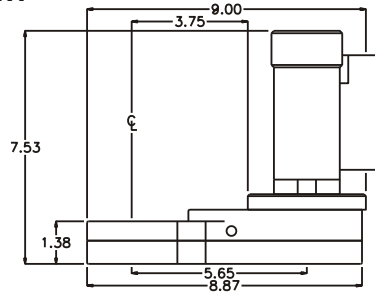

### SIDE VIEW

### PARTS BLOWOUT

ITEM	DESCRIPTION	PART NO.	ITEM	DESCRIPTION	PART NO.	ITEM	DESCRIPTION	PART NO.
1	Transducer	Bosch 0 608 820 07	11	Idler Pin (2)	IP-101244	21	Gear Housing (Bottom)	714450R-0-P
2	Sleeve	SL-11348	12	Needle Bearing (2)	B-1012	22	Screw #2 (4)	S-1420
3	Adapter	CA-820075-B	13	Idler Gear (2)	121828	23	Shoulder Bolt (4)	SB-524
4	Oil Seal	OS-17240	14	Thrust Race (2)	TRB-1423			
5	Screw #1 (2)	S-M1016LSH	15	Cam Pin	IP-141856			
6	Sensor Plug	P-8M12	16	Needle Bearing	B-1418			
7	Gear Housing (Top)	714450RB-0-H	17	Cam Gear	123139-C1B			
8	Grease Fitting	1885	18	Drive Gear	122757-12SD			
9	Socket Gear	123144-1-XX	19	Needle Bearing	B-188			
10	Thrust Race (4)	TRB-916	20	Drive Pin	TP-18830			