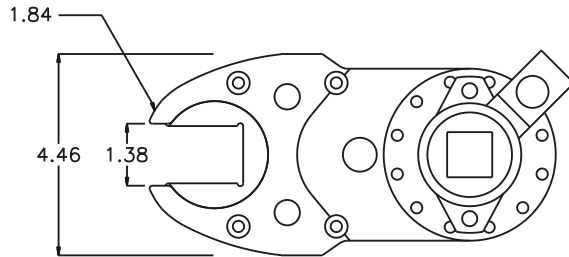

D & D PRODUCTION INC.®

ASSEMBLY NO. 714450RB-0

HEAD NO. 8865

CROWFOOT ASS'Y
Rev. A
09-29-03

2500 WILLIAMS DRIVE • WATERFORD, MI • 48328

PHONE : (248) 334-2112 • FAX : (248) 334-0062

SIDE VIEW

TOP VIEW

GEAR ASSEMBLY

PARTS BLOWOUT

ITEM	DESCRIPTION	PART NO.	ITEM	DESCRIPTION	PART NO.	ITEM	DESCRIPTION	PART NO.
1	Transducer	Bosch 0 608 820 07	11	Idler Pin (2)	IP-101244	21	Gear Housing (Bottom)	714450R-0-P
2	Sleeve	SL-11348	12	Needle Bearing (2)	B-1012	22	Screw #2 (4)	S-1420
3	Adapter	CA-820075-B	13	Idler Gear (2)	121828	23	Shoulder Bolt (4)	SB-524
4	Oil Seal	OS-17240	14	Thrust Race (2)	TRB-1423			
5	Screw #1 (2)	S-M1016LSH	15	Cam Pin	IP-141856			
6	Sensor Plug	P-8M12	16	Needle Bearing	B-1418			
7	Gear Housing (Top)	714450RB-0-H	17	Cam Gear	123139-C1B			
8	Grease Fitting	1885	18	Drive Gear	122757-12SD			
9	Socket Gear	123144-1-XX	19	Needle Bearing	B-188			
10	Thrust Race (4)	TRB-916	20	Drive Pin	TP-18830