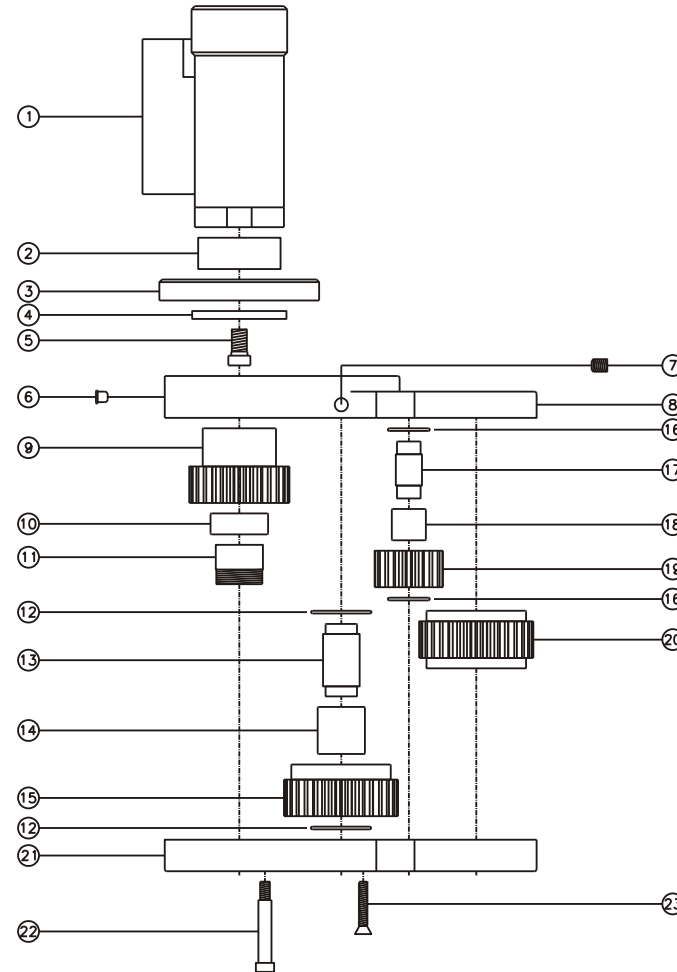

D & D PRODUCTION INC.®

ASSEMBLY NO. 714450RA-0

HEAD NO. 8864

CROWFOOT ASS'Y
Rev. A
09-24-03

2500 WILLIAMS DRIVE • WATERFORD, MI • 48328

PHONE : (248) 334-2112 • FAX : (248) 334-0062

SIDE VIEW

TOP VIEW

GEAR ASSEMBLY

PARTS BLOWOUT

ITEM	DESCRIPTION	PART NO.	ITEM	DESCRIPTION	PART NO.	ITEM	DESCRIPTION	PART NO.
1	Transducer	Bosch 0 608 820 07	11	Drive Pin	TP-18830	21	Gear Housing (Bottom)	714450R-0-P
2	Sleeve	SL-11348	12	Thrust Race (2)	TRB-1423	22	Shoulder Bolt (4)	SB-524
3	Adapter	CA-820075-B	13	Cam Pin	IP-141856	23	Screw #2 (4)	S-1420
4	Oil Seal	OS-17240	14	Needle Bearing	B-1418			
5	Screw #1 (2)	S-M1016LSH	15	Cam Gear	123139-C1A			
6	Grease Fitting	1885	16	Thrust Race (4)	TRB-916			
7	Sensor Plug	P-8M12	17	Idler Pin (2)	IP-101244			
8	Gear Housing (Top)	714450RA-0-H	18	Needle Bearing (2)	B-1012			
9	Drive Gear	122757-12SD	19	Idler Gear (2)	121828			
10	Needle Bearing	B-188	20	Socket Gear	123144-1-XX			