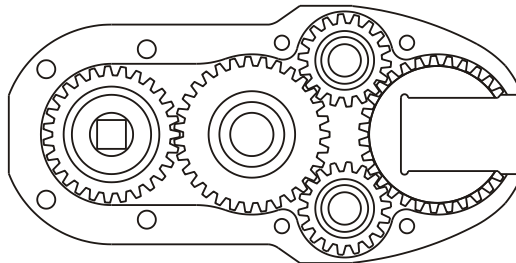

D & D PRODUCTION INC.®

ASSEMBLY NO. 714450RA-0

HEAD NO. 8864

CROWFOOT ASS'Y
Rev. A
09-24-03

2500 WILLIAMS DRIVE • WATERFORD, MI • 48328

PHONE : (248) 334-2112 • FAX : (248) 334-0062

SIDE VIEW

TOP VIEW

GEAR ASSEMBLY

PARTS BLOWOUT

ITEM	DESCRIPTION	PART NO.	ITEM	DESCRIPTION	PART NO.	ITEM	DESCRIPTION	PART NO.
1	Transducer	Bosch 0 608 820 07	11	Drive Pin	TP-18830	21	Gear Housing (Bottom)	714450R-0-P
2	Sleeve	SL-11348	12	Thrust Race (2)	TRB-1423	22	Shoulder Bolt (4)	SB-524
3	Adapter	CA-820075-B	13	Cam Pin	IP-141856	23	Screw #2 (4)	S-1420
4	Oil Seal	OS-17240	14	Needle Bearing	B-1418			
5	Screw #1 (2)	S-M1016LSH	15	Cam Gear	123139-C1A			
6	Grease Fitting	1885	16	Thrust Race (4)	TRB-916			
7	Sensor Plug	P-8M12	17	Idler Pin (2)	IP-101244			
8	Gear Housing (Top)	714450RA-0-H	18	Needle Bearing (2)	B-1012			
9	Drive Gear	122757-12SD	19	Idler Gear (2)	121828			
10	Needle Bearing	B-188	20	Socket Gear	123144-1-XX			