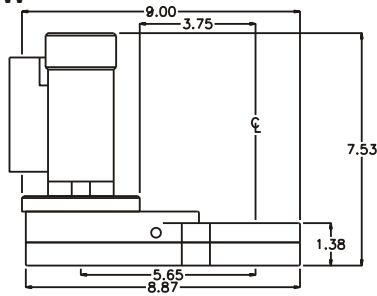

D & D PRODUCTION INC.®

ASSEMBLY NO. 714450RA-0

HEAD NO. 8864

CROWFOOT ASS'Y
Rev. A
09-24-03

2500 WILLIAMS DRIVE • WATERFORD, MI • 48328

PHONE : (248) 334-2112 • FAX : (248) 334-0062

SIDE VIEW

TOP VIEW

GEAR ASSEMBLY

PARTS BLOWOUT

ITEM	DESCRIPTION	PART NO.	ITEM	DESCRIPTION	PART NO.	ITEM	DESCRIPTION	PART NO.
1	Transducer	Bosch 0 608 820 07	11	Drive Pin	TP-18830	21	Gear Housing (Bottom)	714450R-0-P
2	Sleeve	SL-11348	12	Thrust Race (2)	TRB-1423	22	Shoulder Bolt (4)	SB-524
3	Adapter	CA-820075-B	13	Cam Pin	IP-141856	23	Screw #2 (4)	S-1420
4	Oil Seal	OS-17240	14	Needle Bearing	B-1418			
5	Screw #1 (2)	S-M1016LSH	15	Cam Gear	123139-C1A			
6	Grease Fitting	1885	16	Thrust Race (4)	TRB-916			
7	Sensor Plug	P-8M12	17	Idler Pin (2)	IP-101244			
8	Gear Housing (Top)	714450RA-0-H	18	Needle Bearing (2)	B-1012			
9	Drive Gear	122757-12SD	19	Idler Gear (2)	121828			
10	Needle Bearing	B-188	20	Socket Gear	123144-1-XX			