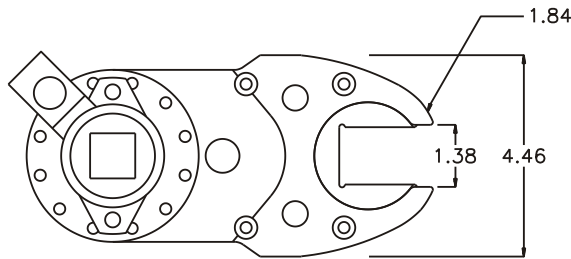

D & D PRODUCTION INC.®

ASSEMBLY NO. 714450RA-0

HEAD NO. 8864

CROWFOOT ASS'Y
Rev. A
09-24-03

2500 WILLIAMS DRIVE • WATERFORD, MI • 48328

PHONE : (248) 334-2112 • FAX : (248) 334-0062

SIDE VIEW

TOP VIEW

GEAR ASSEMBLY

PARTS BLOWOUT

ITEM	DESCRIPTION	PART NO.	ITEM	DESCRIPTION	PART NO.	ITEM	DESCRIPTION	PART NO.
1	Transducer	Bosch 0 608 820 07	11	Drive Pin	TP-18830	21	Gear Housing (Bottom)	714450R-0-P
2	Sleeve	SL-11348	12	Thrust Race (2)	TRB-1423	22	Shoulder Bolt (4)	SB-524
3	Adapter	CA-820075-B	13	Cam Pin	IP-141856	23	Screw #2 (4)	S-1420
4	Oil Seal	OS-17240	14	Needle Bearing	B-1418			
5	Screw #1 (2)	S-M1016LSH	15	Cam Gear	123139-C1A			
6	Grease Fitting	1885	16	Thrust Race (4)	TRB-916			
7	Sensor Plug	P-8M12	17	Idler Pin (2)	IP-101244			
8	Gear Housing (Top)	714450RA-0-H	18	Needle Bearing (2)	B-1012			
9	Drive Gear	122757-12SD	19	Idler Gear (2)	121828			
10	Needle Bearing	B-188	20	Socket Gear	123144-1-XX			