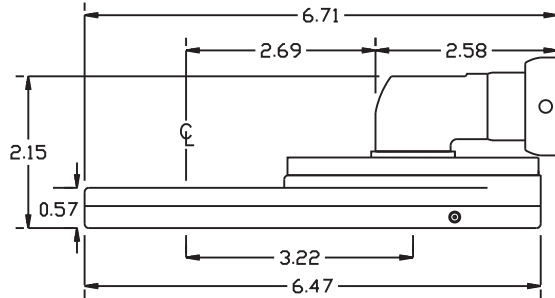

D & D PRODUCTION INC.®

ASSEMBLY NO. 711850-00

HEAD NO. 8858

TUBENUT ASS'Y
Rev. A
01-26-11

2500 WILLIAMS DRIVE • WATERFORD, MI • 48328

PHONE : (248) 334-2112 • FAX : (248) 334-0062

SIDE VIEW