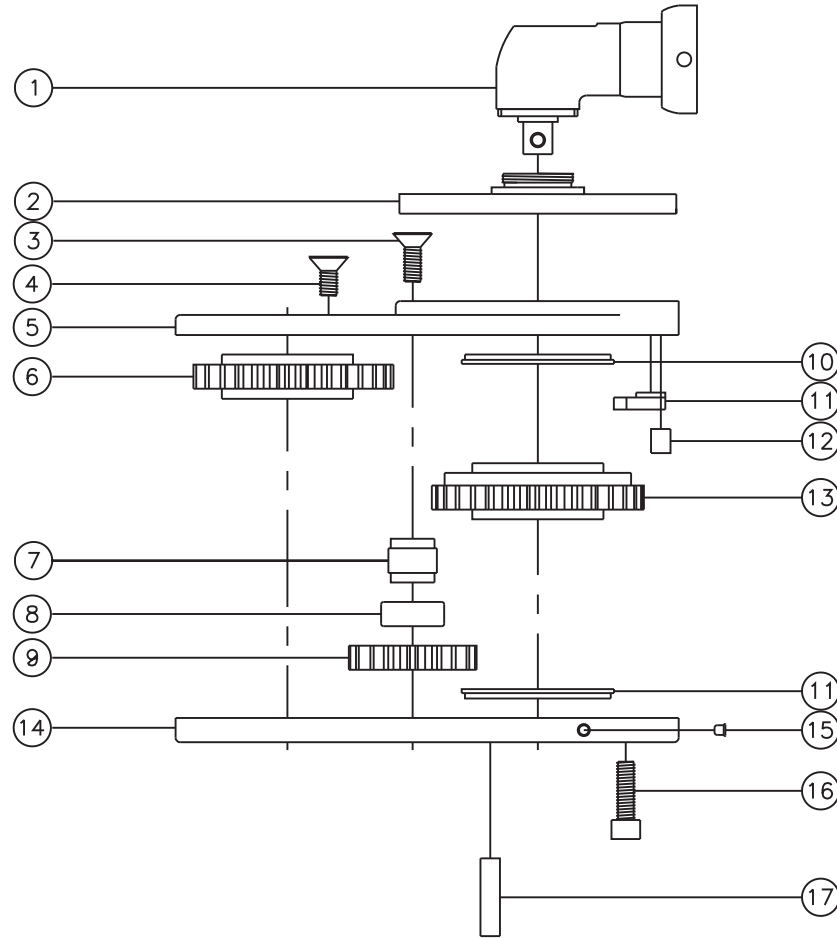

### SIDE VIEW

### TOP VIEW

### GEAR ASSEMBLY

### PARTS BLOWOUT

ITEM	DESCRIPTION	PART NO.	ITEM	DESCRIPTION	PART NO.	ITEM	DESCRIPTION	PART NO.
1	Motor	LTO 28R17-13-L-I-3	11	Pawl	1405-PS-P			
2	Angle Head Adapter	HA-5708-28R17	12	Pawl Spring	RSS-0810			
3	Screw #1	S-1410	13	Drive Gear	123123-38SDC			
4	Screw #2 (2)	S-1408	14	Gear Housing (Bottom)	711850-00-P			
5	Gear Housing (Top)	711850-00-H	15	Grease Fitting	1877			
6	Socket Gear	123118-1-XX	16	Screw #3 (4)	S-1412SH			
7	Idler Pin (2)	IP-10518C	17	Dowel Pin (2)	DP-1616			
8	Needle Bearing (2)	B-105						
9	Idler Gear (2)	121810						
10	Bushing (2)	A-10808						