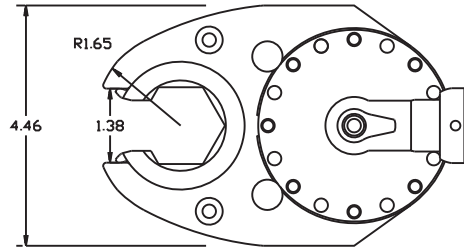

D & D PRODUCTION INC.®

ASSEMBLY NO. 711850-00

HEAD NO. 8858

TUBENUT ASS'Y
Rev. A
01-26-11

2500 WILLIAMS DRIVE • WATERFORD, MI • 48328

PHONE : (248) 334-2112 • FAX : (248) 334-0062

SIDE VIEW

TOP VIEW

GEAR ASSEMBLY

PARTS BLOWOUT

ITEM	DESCRIPTION	PART NO.	ITEM	DESCRIPTION	PART NO.	ITEM	DESCRIPTION	PART NO.
1	Motor	LTO 28R17-13-L-I-3	11	Pawl	1405-PS-P			
2	Angle Head Adapter	HA-5708-28R17	12	Pawl Spring	RSS-0810			
3	Screw #1	S-1410	13	Drive Gear	123123-38SDC			
4	Screw #2 (2)	S-1408	14	Gear Housing (Bottom)	711850-00-P			
5	Gear Housing (Top)	711850-00-H	15	Grease Fitting	1877			
6	Socket Gear	123118-1-XX	16	Screw #3 (4)	S-1412SH			
7	Idler Pin (2)	IP-10518C	17	Dowel Pin (2)	DP-1616			
8	Needle Bearing (2)	B-105						
9	Idler Gear (2)	121810						
10	Bushing (2)	A-10808