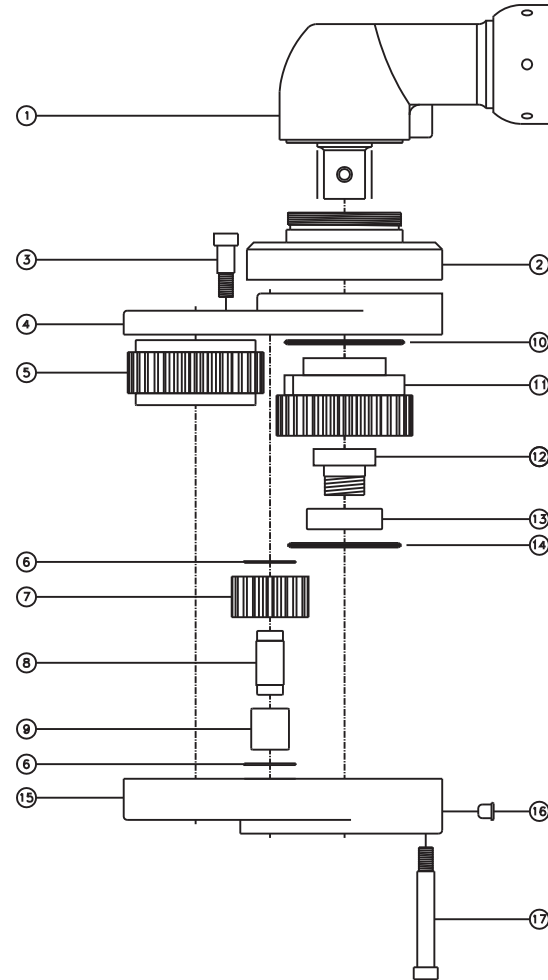

### SIDE VIEW

### TOP VIEW

### PARTS BLOWOUT

ITEM	DESCRIPTION	PART NO.	ITEM	DESCRIPTION	PART NO.	ITEM	DESCRIPTION	PART NO.
1	Motor	QA8AALD225NF56S12	11	Drive Cam Gear	143353-34SDC			
2	Angle Head Adapter	HA-5722-QA8225	12	Drive Pin	TP-18627			
3	Shoulder Bolt #1 (2)	SB-508	13	Needle Bearing #2	B-186			
4	Gear Housing (Top)	673847-00-H	14	Thrust Bearing	NTA-2233			
5	Socket Gear	143338-1-XX	15	Gear Housing (Bottom)	673847-00-P2			
6	Thrust Race (4)	TRA-815	16	Grease Fitting	1885			
7	Idler Gear (2)	141824	17	Shoulder Bolt #2 (6)	SB-528			
8	Idler Pin (2)	IP-81238B						
9	Needle Bearing #1 (2)	B-812						
10	Thrust Bearing	NTA-2435						