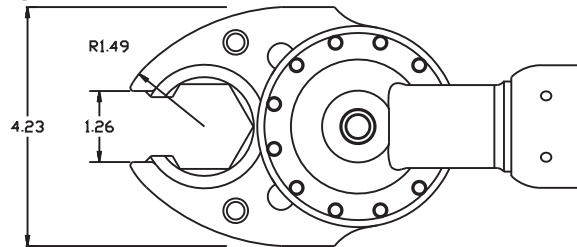

D & D PRODUCTION INC.®

ASSEMBLY NO. 673847-00

HEAD NO. 8853

TUBENUT ASS'Y
Rev. A
01-27-11

2500 WILLIAMS DRIVE • WATERFORD, MI • 48328

PHONE : (248) 334-2112 • FAX : (248) 334-0062

SIDE VIEW

TOP VIEW

GEAR ASSEMBLY

PARTS BLOWOUT

ITEM	DESCRIPTION	PART NO.	ITEM	DESCRIPTION	PART NO.	ITEM	DESCRIPTION	PART NO.
1	Motor	QA8AALD225NF56S12	11	Drive Cam Gear	143353-34SDC			
2	Angle Head Adapter	HA-5722-QA8225	12	Drive Pin	TP-18627			
3	Shoulder Bolt #1 (2)	SB-508	13	Needle Bearing #2	B-186			
4	Gear Housing (Top)	673847-00-H	14	Thrust Bearing	NTA-2233			
5	Socket Gear	143338-1-XX	15	Gear Housing (Bottom)	673847-00-P2			
6	Thrust Race (4)	TRA-815	16	Grease Fitting	1885			
7	Idler Gear (2)	141824	17	Shoulder Bolt #2 (6)	SB-528			
8	Idler Pin (2)	IP-81238B						
9	Needle Bearing #1 (2)	B-812						
10	Thrust Bearing	NTA-2435