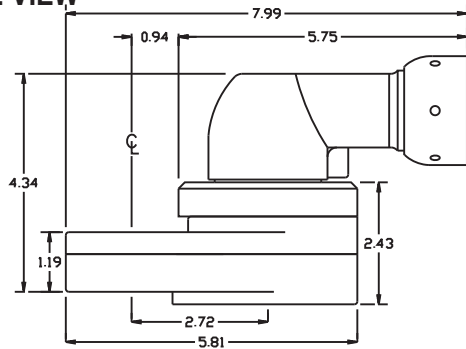

### SIDE VIEW

### PARTS BLOWOUT

ITEM	DESCRIPTION	PART NO.	ITEM	DESCRIPTION	PART NO.	ITEM	DESCRIPTION	PART NO.
1	Motor	QA8AALD225NF56S12	11	Drive Cam Gear	143353-34SDC			
2	Angle Head Adapter	HA-5722-QA8225	12	Drive Pin	TP-18627			
3	Shoulder Bolt #1 (2)	SB-508	13	Needle Bearing #2	B-186			
4	Gear Housing (Top)	673847-00-H	14	Thrust Bearing	NTA-2233			
5	Socket Gear	143338-1-XX	15	Gear Housing (Bottom)	673847-00-P2			
6	Thrust Race (4)	TRA-815	16	Grease Fitting	1885			
7	Idler Gear (2)	141824	17	Shoulder Bolt #2 (6)	SB-528			
8	Idler Pin (2)	IP-81238B						
9	Needle Bearing #1 (2)	B-812						
10	Thrust Bearing	NTA-2435						