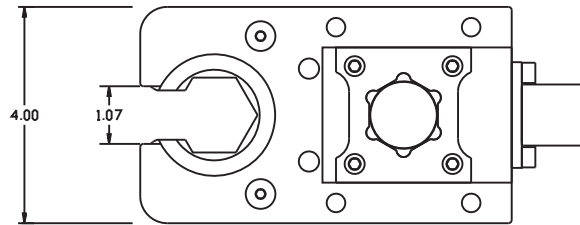

ASSEMBLY NO. 643064-00

HEAD NO. 8855

TUBENUT ASS'Y
Rev. A
06-2-08

2500 WILLIAMS DRIVE • WATERFORD, MI • 48328

PHONE : (248) 334-2112 • FAX : (248) 334-0062

SIDE VIEW

TOP VIEW

GEAR ASSEMBLY

PARTS BLOWOUT

ITEM	DESCRIPTION	PART NO.	ITEM	DESCRIPTION	PART NO.	ITEM	DESCRIPTION	PART NO.
1	Motor Bracket	MP-8855	11	Air Cylinder	R12x1/2	21	Grease Fitting (2)	1885
2	Set Screw (2)	SS-1406	12	Socket Gear	164130-1-XX			
3	Screw #1 (2)	S-1412	13	Thrust Race (4)	TRA-613			
4	Gear Housing (Top)	643064-00-H	14	Idler Gear (2)	162118			
5	Screw #2 (4)	S-1416SH	15	Idler Pin (2)	IP-7830			
6	Bushing	A-14F19	16	Needle Bearing (2)	B-78			
7	Screw #3 (2)	S-608SH	17	Drive Cam Gear	164140-12SD			
8	Mounting Flange	FL-R12	18	Needle Bearing	B-186			
9	Screw #4 (2)	S-1408SH	19	Drive Cam Pin	TP-18623			
10	Pawl	14S14-P	20	Gear Housing (Bottom)	643064-00-P