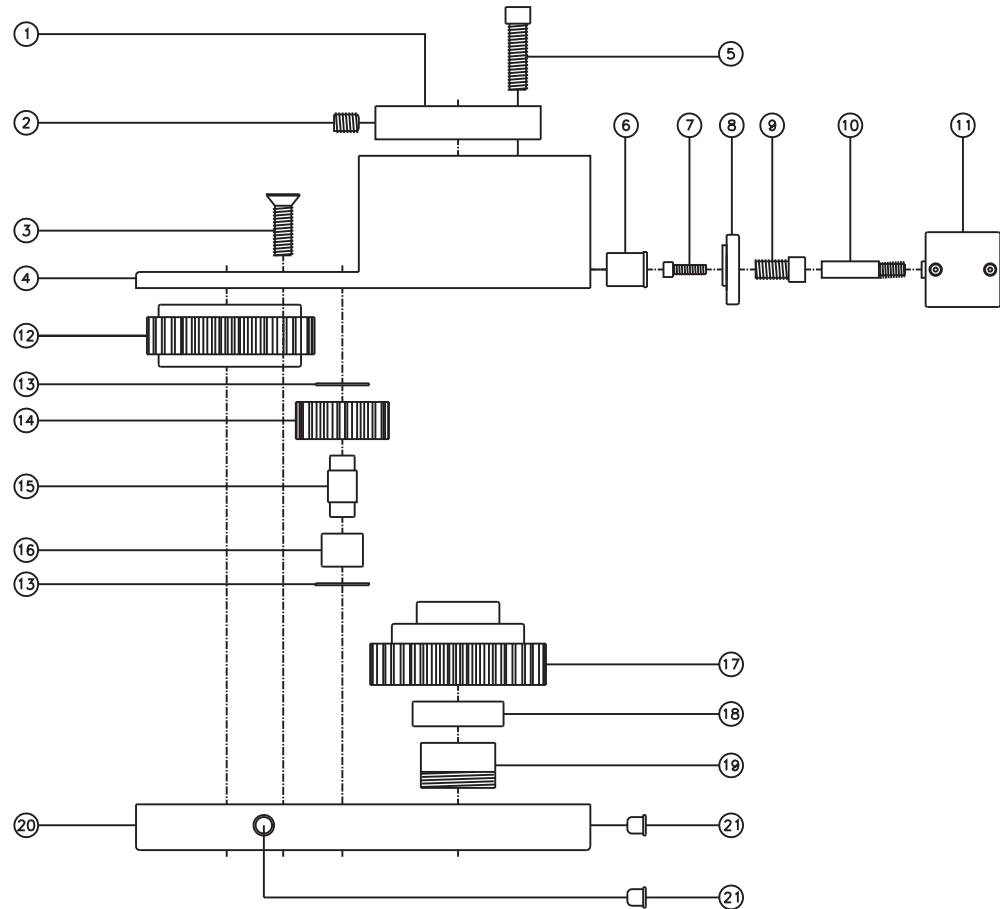

### SIDE VIEW

### TOP VIEW

### GEAR ASSEMBLY

### PARTS BLOWOUT

ITEM	DESCRIPTION	PART NO.	ITEM	DESCRIPTION	PART NO.	ITEM	DESCRIPTION	PART NO.
1	Motor Bracket	MP-8855	11	Air Cylinder	R12x1/2	21	Grease Fitting (2)	1885
2	Set Screw (2)	SS-1406	12	Socket Gear	164130-1-XX			
3	Screw #1 (2)	S-1412	13	Thrust Race (4)	TRA-613			
4	Gear Housing (Top)	643064-00-H	14	Idler Gear (2)	162118			
5	Screw #2 (4)	S-1416SH	15	Idler Pin (2)	IP-7830			
6	Bushing	A-14F19	16	Needle Bearing (2)	B-78			
7	Screw #3 (2)	S-608SH	17	Drive Cam Gear	164140-12SD			
8	Mounting Flange	FL-R12	18	Needle Bearing	B-186			
9	Screw #4 (2)	S-1408SH	19	Drive Cam Pin	TP-18623			
10	Pawl	14S14-P	20	Gear Housing (Bottom)	643064-00-P			