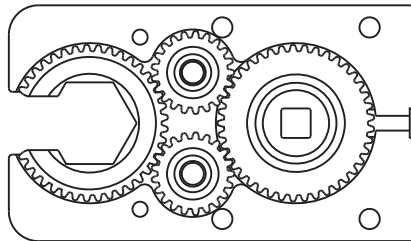

### SIDE VIEW

### PARTS BLOWOUT

ITEM	DESCRIPTION	PART NO.	ITEM	DESCRIPTION	PART NO.	ITEM	DESCRIPTION	PART NO.
1	Motor Bracket	MP-8855	11	Air Cylinder	R12x1/2	21	Grease Fitting (2)	1885
2	Set Screw (2)	SS-1406	12	Socket Gear	164130-1-XX			
3	Screw #1 (2)	S-1412	13	Thrust Race (4)	TRA-613			
4	Gear Housing (Top)	643064-00-H	14	Idler Gear (2)	162118			
5	Screw #2 (4)	S-1416SH	15	Idler Pin (2)	IP-7830			
6	Bushing	A-14F19	16	Needle Bearing (2)	B-78			
7	Screw #3 (2)	S-608SH	17	Drive Cam Gear	164140-12SD			
8	Mounting Flange	FL-R12	18	Needle Bearing	B-186			
9	Screw #4 (2)	S-1408SH	19	Drive Cam Pin	TP-18623			
10	Pawl	14S14-P	20	Gear Housing (Bottom)	643064-00-P			