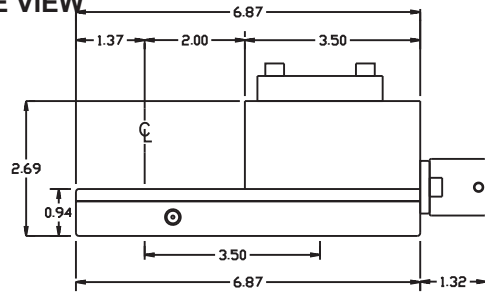

ASSEMBLY NO. 643064-00

HEAD NO. 8855

TUBENUT ASS'Y
Rev. A
06-2-08

2500 WILLIAMS DRIVE • WATERFORD, MI • 48328

PHONE : (248) 334-2112 • FAX : (248) 334-0062

SIDE VIEW

TOP VIEW

GEAR ASSEMBLY

PARTS BLOWOUT

ITEM	DESCRIPTION	PART NO.	ITEM	DESCRIPTION	PART NO.	ITEM	DESCRIPTION	PART NO.
1	Motor Bracket	MP-8855	11	Air Cylinder	R12x1/2	21	Grease Fitting (2)	1885
2	Set Screw (2)	SS-1406	12	Socket Gear	164130-1-XX			
3	Screw #1 (2)	S-1412	13	Thrust Race (4)	TRA-613			
4	Gear Housing (Top)	643064-00-H	14	Idler Gear (2)	162118			
5	Screw #2 (4)	S-1416SH	15	Idler Pin (2)	IP-7830			
6	Bushing	A-14F19	16	Needle Bearing (2)	B-78			
7	Screw #3 (2)	S-608SH	17	Drive Cam Gear	164140-12SD			
8	Mounting Flange	FL-R12	18	Needle Bearing	B-186			
9	Screw #4 (2)	S-1408SH	19	Drive Cam Pin	TP-18623			
10	Pawl	14S14-P	20	Gear Housing (Bottom)	643064-00-P