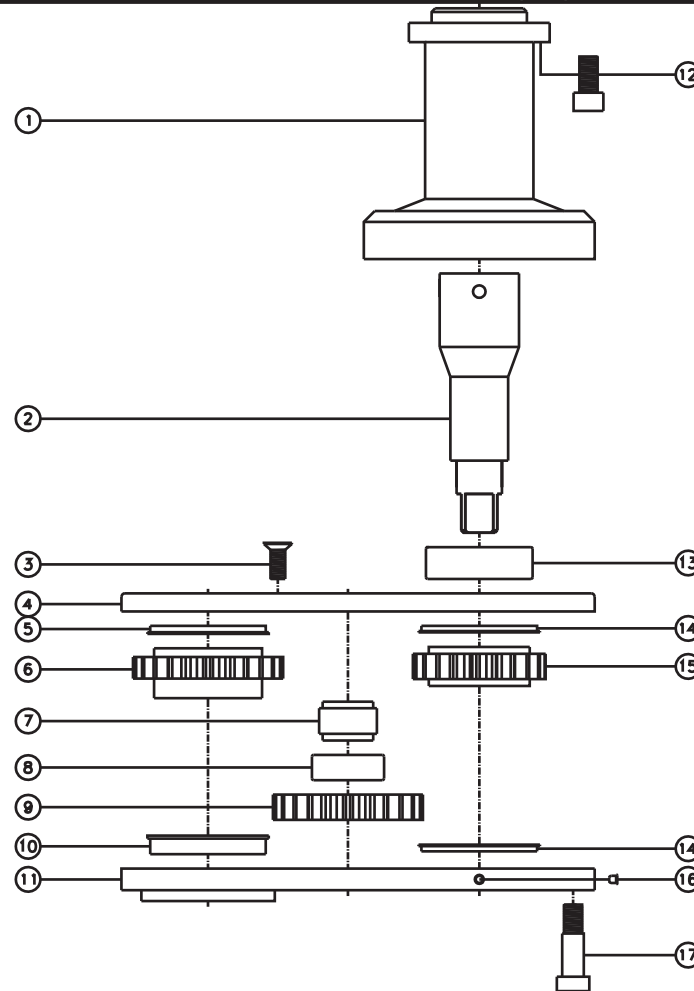

### SIDE VIEW

### TOP VIEW

### PARTS BLOWOUT

ITEM	DESCRIPTION	PART NO.	ITEM	DESCRIPTION	PART NO.	ITEM	DESCRIPTION	PART NO.
1	Adapter	HA-64139-202	11	Gear Housing (Bottom)	642138M-P			
2	Drive Shaft	DS-58M58F44144	12	Screw #2 (4)	S-8M16SH			
3	Screw #1 (2)	S-1410	13	Ball Bearing	6204			
4	Gear Housing (Top)	642138-H	14	Bushing #3 (2)	A-12007			
5	Bushing #1	A-12009	15	Drive Gear	102121-58SD			
6	Socket Gear	102428-XX	16	Grease Fitting	1877			
7	Idler Pin	IP-16721	17	Screw #3 (5)	SB-612			
8	Needle Bearing	B-167						
9	Idler Gear	102414						
10	Bushing #2	A-12020						