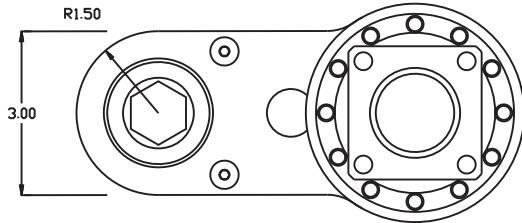

D & D PRODUCTION INC.®

ASSEMBLY NO. 642138M

HEAD NO. 3871

CROWFOOT ASS'Y
Rev. A
07-31-08

2500 WILLIAMS DRIVE • WATERFORD, MI • 48328

PHONE : (248) 334-2112 • FAX : (248) 334-0062

SIDE VIEW

TOP VIEW

GEAR ASSEMBLY

PARTS BLOWOUT

ITEM	DESCRIPTION	PART NO.	ITEM	DESCRIPTION	PART NO.	ITEM	DESCRIPTION	PART NO.
1	Adapter	HA-64139-202	11	Gear Housing (Bottom)	642138M-P			
2	Drive Shaft	DS-58M58F44144	12	Screw #2 (4)	S-8M16SH			
3	Screw #1 (2)	S-1410	13	Ball Bearing	6204			
4	Gear Housing (Top)	642138-H	14	Bushing #3 (2)	A-12007			
5	Bushing #1	A-12009	15	Drive Gear	102121-58SD			
6	Socket Gear	102428-XX	16	Grease Fitting	1877			
7	Idler Pin	IP-16721	17	Screw #3 (5)	SB-612			
8	Needle Bearing	B-167						
9	Idler Gear	102414						
10	Bushing #2	A-12020