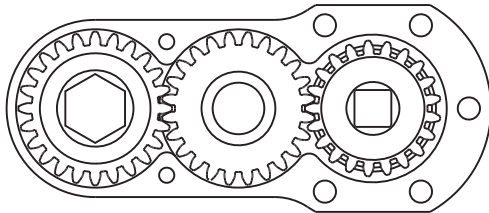

### SIDE VIEW

### PARTS BLOWOUT

ITEM	DESCRIPTION	PART NO.	ITEM	DESCRIPTION	PART NO.	ITEM	DESCRIPTION	PART NO.
1	Adapter	HA-64139-202	11	Gear Housing (Bottom)	642138M-P			
2	Drive Shaft	DS-58M58F44144	12	Screw #2 (4)	S-8M16SH			
3	Screw #1 (2)	S-1410	13	Ball Bearing	6204			
4	Gear Housing (Top)	642138-H	14	Bushing #3 (2)	A-12007			
5	Bushing #1	A-12009	15	Drive Gear	102121-58SD			
6	Socket Gear	102428-XX	16	Grease Fitting	1877			
7	Idler Pin	IP-16721	17	Screw #3 (5)	SB-612			
8	Needle Bearing	B-167						
9	Idler Gear	102414						
10	Bushing #2	A-12020						