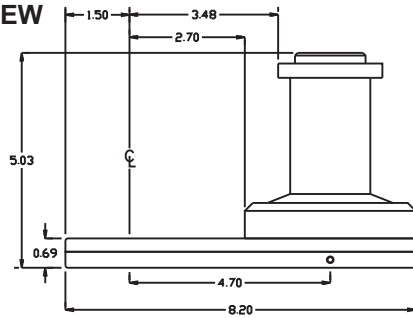

D & D PRODUCTION INC.®

ASSEMBLY NO. 642138

HEAD NO. 3870

CROWFOOT ASS'Y
Rev. A
07-31-08

2500 WILLIAMS DRIVE • WATERFORD, MI • 48328

PHONE : (248) 334-2112 • FAX : (248) 334-0062

SIDE VIEW

TOP VIEW