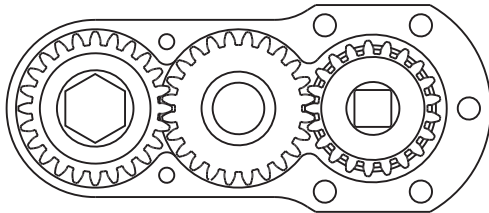

D & D PRODUCTION INC.®

ASSEMBLY NO. 642138

HEAD NO. 3870

CROWFOOT ASS'Y
Rev. A
07-31-08

2500 WILLIAMS DRIVE • WATERFORD, MI • 48328

PHONE : (248) 334-2112 • FAX : (248) 334-0062

SIDE VIEW

TOP VIEW

GEAR ASSEMBLY

PARTS BLOWOUT

ITEM	DESCRIPTION	PART NO.	ITEM	DESCRIPTION	PART NO.	ITEM	DESCRIPTION	PART NO.
1	Adapter	HA-64139-202	11	Screw #2 (4)	S-8M16SH			
2	Drive Shaft	DS-58M58F44144	12	Ball Bearing	6204			
3	Screw #1 (2)	S-1410	13	Bushing #2 (2)	A-12007			
4	Gear Housing (Top)	642138-H	14	Drive Gear	102121-58SD			
5	Bushing #1 (2)	A-12009	15	Grease Fitting	1877			
6	Socket Gear	102421-XX	16	Screw #3 (5)	SB-612			
7	Idler Pin	IP-16721						
8	Needle Bearing	B-167						
9	Idler Gear	102414						
10	Gear Housing (Bottom)	642138-P						