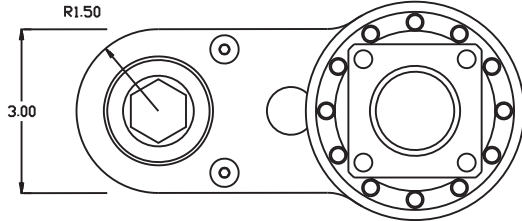

GEAR ASSEMBLY

PARTS BLOWOUT

ITEM	DESCRIPTION	PART NO.	ITEM	DESCRIPTION	PART NO.	ITEM	DESCRIPTION	PART NO.
1	Adapter	HA-64139-202	11	Screw #2 (4)	S-8M16SH			
2	Drive Shaft	DS-58M58F44144	12	Ball Bearing	6204			
3	Screw #1 (2)	S-1410	13	Bushing #2 (2)	A-12007			
4	Gear Housing (Top)	642138-H	14	Drive Gear	102121-58SD			
5	Bushing #1 (2)	A-12009	15	Grease Fitting	1877			
6	Socket Gear	102421-XX	16	Screw #3 (5)	SB-612			
7	Idler Pin	IP-16721						
8	Needle Bearing	B-167						
9	Idler Gear	102414						
10	Gear Housing (Bottom)	642138-P						