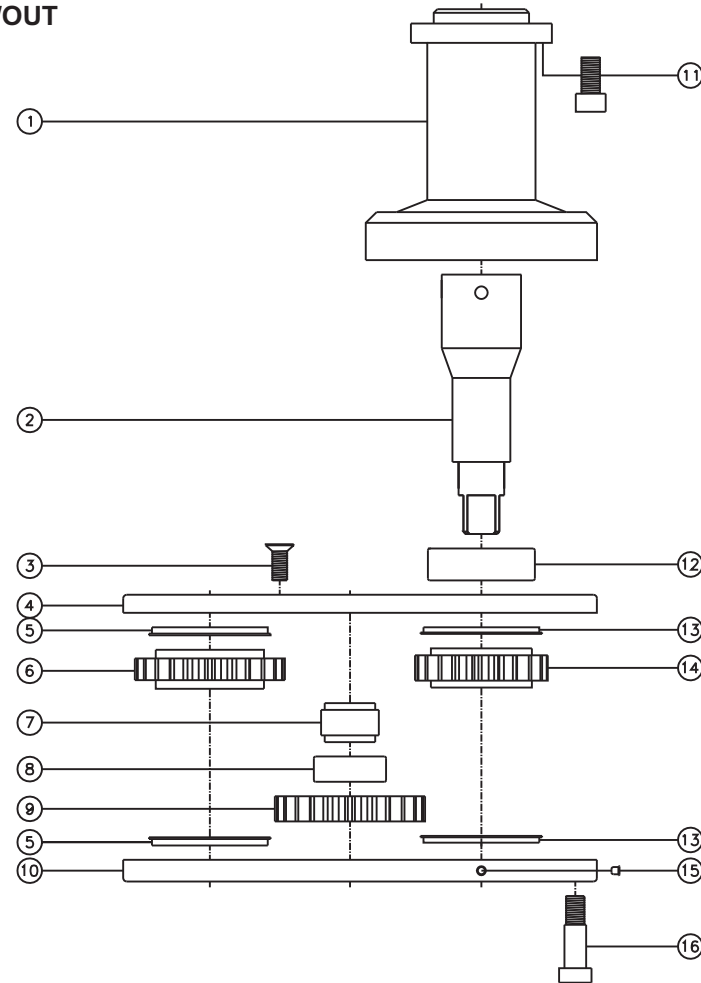

D & D PRODUCTION INC.®

ASSEMBLY NO. 642138

HEAD NO. 3870

CROWFOOT ASS'Y
Rev. A
07-31-08

2500 WILLIAMS DRIVE • WATERFORD, MI • 48328

PHONE : (248) 334-2112 • FAX : (248) 334-0062

SIDE VIEW

TOP VIEW

GEAR ASSEMBLY

PARTS BLOWOUT

ITEM	DESCRIPTION	PART NO.	ITEM	DESCRIPTION	PART NO.	ITEM	DESCRIPTION	PART NO.
1	Adapter	HA-64139-202	11	Screw #2 (4)	S-8M16SH			
2	Drive Shaft	DS-58M58F44144	12	Ball Bearing	6204			
3	Screw #1 (2)	S-1410	13	Bushing #2 (2)	A-12007			
4	Gear Housing (Top)	642138-H	14	Drive Gear	102121-58SD			
5	Bushing #1 (2)	A-12009	15	Grease Fitting	1877			
6	Socket Gear	102421-XX	16	Screw #3 (5)	SB-612			
7	Idler Pin	IP-16721						
8	Needle Bearing	B-167						
9	Idler Gear	102414						
10	Gear Housing (Bottom)	642138-P						