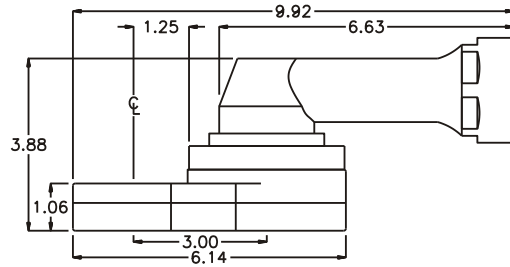

D & D PRODUCTION INC.

ASSEMBLY NO. 633447-00

HEAD NO. 8850

CROWFOOT ASS'Y
Rev. A
04-19-01

2500 WILLIAMS DRIVE • WATERFORD, MI • 48328

PHONE : (248) 334-2112 • FAX : (248) 334-0062

SIDE VIEW