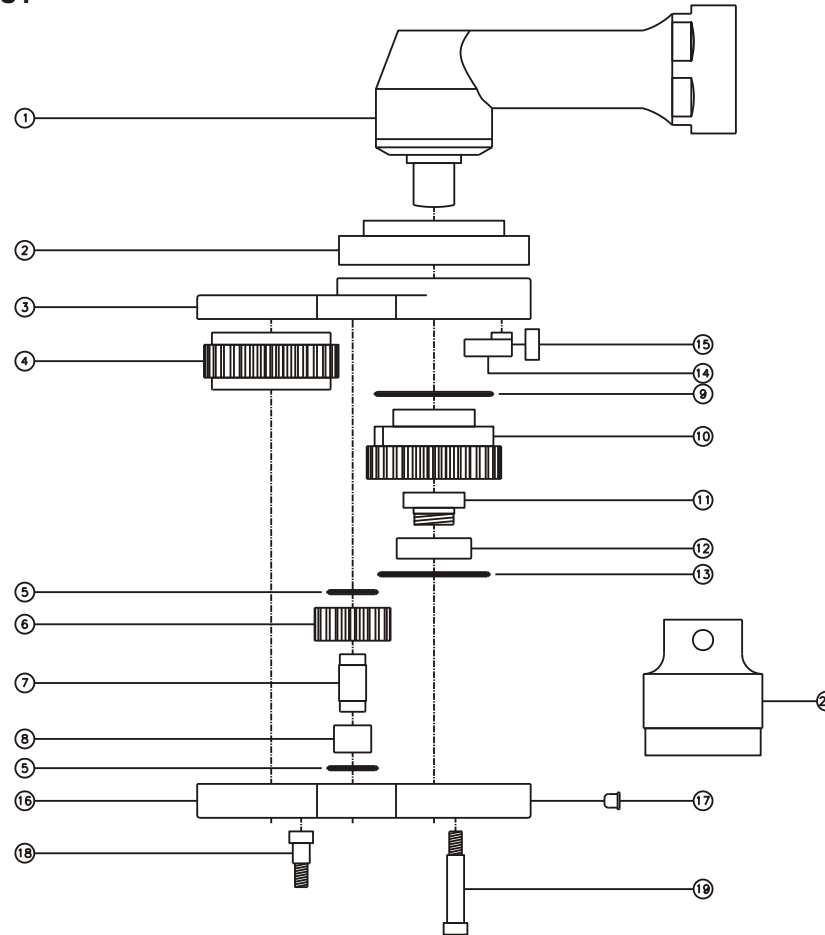

### SIDE VIEW

### TOP VIEW

### GEAR ASSEMBLY

### PARTS BLOWOUT

ITEM	DESCRIPTION	PART NO.	ITEM	DESCRIPTION	PART NO.	ITEM	DESCRIPTION	PART NO.
1	Angle Head	GD AH6	11	Drive Cam Pin	TP-18619			
2	Angle Head Adapter	RA-B3-AH6	12	Needle Bearing	B-186			
3	Gear Housing (Top)	633447-00-H	13	Thrust Bearing	NTA-2233			
4	Socket Gear	143334-1-XX	14	Pawl	1110-PS-P			
5	Thrust Bearing (4)	NTA-815	15	Pawl Spring	RSS-0818			
6	Idler Gear (2)	141819	16	Gear Housing (Bottom)	633447-00-P			
7	Idler Pin (2)	IP-8834	17	Grease Fitting	1885			
8	Needle Bearing (2)	B-88	18	Shoulder Bolt #1 (2)	SB-506			
9	Thrust Bearing	NTA-2435	19	Shoulder Bolt #2 (6)	SB-520			
10	Drive Cam Gear	143341-34SDC	20	Bearing Cap Removal Tool	BCS-AH6			