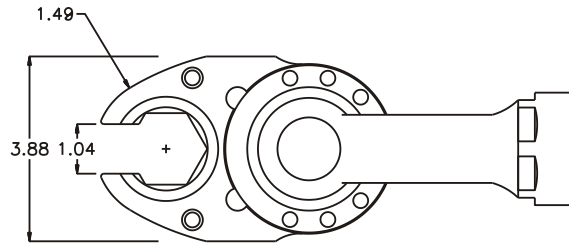

D & D PRODUCTION INC.

ASSEMBLY NO. 633447-00

HEAD NO. 8850

CROWFOOT ASS'Y
Rev. A
04-19-01

2500 WILLIAMS DRIVE • WATERFORD, MI • 48328

PHONE : (248) 334-2112 • FAX : (248) 334-0062

SIDE VIEW

TOP VIEW

GEAR ASSEMBLY

PARTS BLOWOUT

ITEM	DESCRIPTION	PART NO.	ITEM	DESCRIPTION	PART NO.	ITEM	DESCRIPTION	PART NO.
1	Angle Head	GD AH6	11	Drive Cam Pin	TP-18619			
2	Angle Head Adapter	RA-B3-AH6	12	Needle Bearing	B-186			
3	Gear Housing (Top)	633447-00-H	13	Thrust Bearing	NTA-2233			
4	Socket Gear	143334-1-XX	14	Pawl	1110-PS-P			
5	Thrust Bearing (4)	NTA-815	15	Pawl Spring	RSS-0818			
6	Idler Gear (2)	141819	16	Gear Housing (Bottom)	633447-00-P			
7	Idler Pin (2)	IP-8834	17	Grease Fitting	1885			
8	Needle Bearing (2)	B-88	18	Shoulder Bolt #1 (2)	SB-506			
9	Thrust Bearing	NTA-2435	19	Shoulder Bolt #2 (6)	SB-520			
10	Drive Cam Gear	143341-34SDC	20	Bearing Cap Removal Tool	BCS-AH6