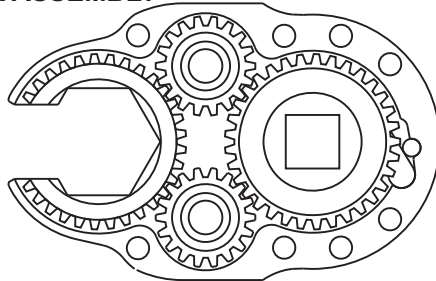

D & D PRODUCTION INC.®

ASSEMBLY NO. 632435M-00

HEAD NO. 8830

TUBE NUT ASS'Y
Rev. A
08-06-07

2500 WILLIAMS DRIVE • WATERFORD, MI • 48328

PHONE : (248) 334-2112 • FAX : (248) 334-0062

SIDE VIEW

TOP VIEW

GEAR ASSEMBLY

PARTS BLOWOUT

ITEM	DESCRIPTION	PART NO.	ITEM	DESCRIPTION	PART NO.	ITEM	DESCRIPTION	PART NO.
1	Angle Head	A/C 13L	11	Pawl Spring	RSS-0814			
2	Angle Head Adapter	HA-5728-13	12	Pawl	1106-PS-P			
3	Gear Housing (Top)	632435M-00-H	13	Drive Cam Gear	143332-12SDC			
4	Socket Gear	143324-1-XX	14	Drive Cam Pin	TP-18619			
5	Thrust Race (4)	TRA-815	15	Needle Bearing	B-186			
6	Idler Gear (2)	141812	16	Grease Fitting	1885			
7	Idler Pin (2)	IP-8624	17	Shoulder Bolt (6)	SB-516			
8	Needle Bearing (2)	B-86						
9	Gear Housing (Bottom)	632435M-00-P						
10	Screw (2)	S-1408SH						