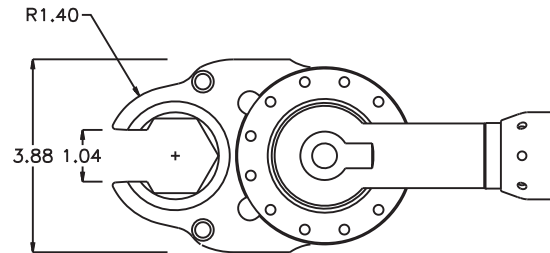

D & D PRODUCTION INC.®

ASSEMBLY NO. 632435M-00

HEAD NO. 8830

TUBE NUT ASS'Y
Rev. A
08-06-07

2500 WILLIAMS DRIVE • WATERFORD, MI • 48328

PHONE : (248) 334-2112 • FAX : (248) 334-0062

SIDE VIEW

TOP VIEW

GEAR ASSEMBLY

PARTS BLOWOUT

ITEM	DESCRIPTION	PART NO.	ITEM	DESCRIPTION	PART NO.	ITEM	DESCRIPTION	PART NO.
1	Angle Head	A/C 13L	11	Pawl Spring	RSS-0814			
2	Angle Head Adapter	HA-5728-13	12	Pawl	1106-PS-P			
3	Gear Housing (Top)	632435M-00-H	13	Drive Cam Gear	143332-12SDC			
4	Socket Gear	143324-1-XX	14	Drive Cam Pin	TP-18619			
5	Thrust Race (4)	TRA-815	15	Needle Bearing	B-186			
6	Idler Gear (2)	141812	16	Grease Fitting	1885			
7	Idler Pin (2)	IP-8624	17	Shoulder Bolt (6)	SB-516			
8	Needle Bearing (2)	B-86						
9	Gear Housing (Bottom)	632435M-00-P						
10	Screw (2)	S-1408SH						