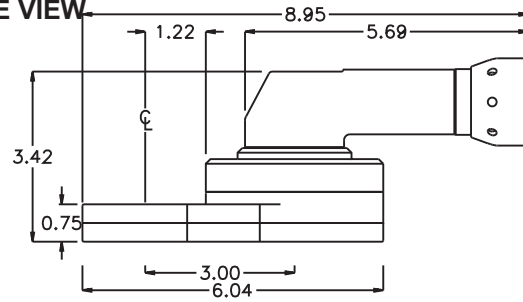

D & D PRODUCTION INC.®

ASSEMBLY NO. 632435M-00

HEAD NO. 8830

TUBE NUT ASS'Y
Rev. A
08-06-07

2500 WILLIAMS DRIVE • WATERFORD, MI • 48328

PHONE : (248) 334-2112 • FAX : (248) 334-0062

SIDE VIEW