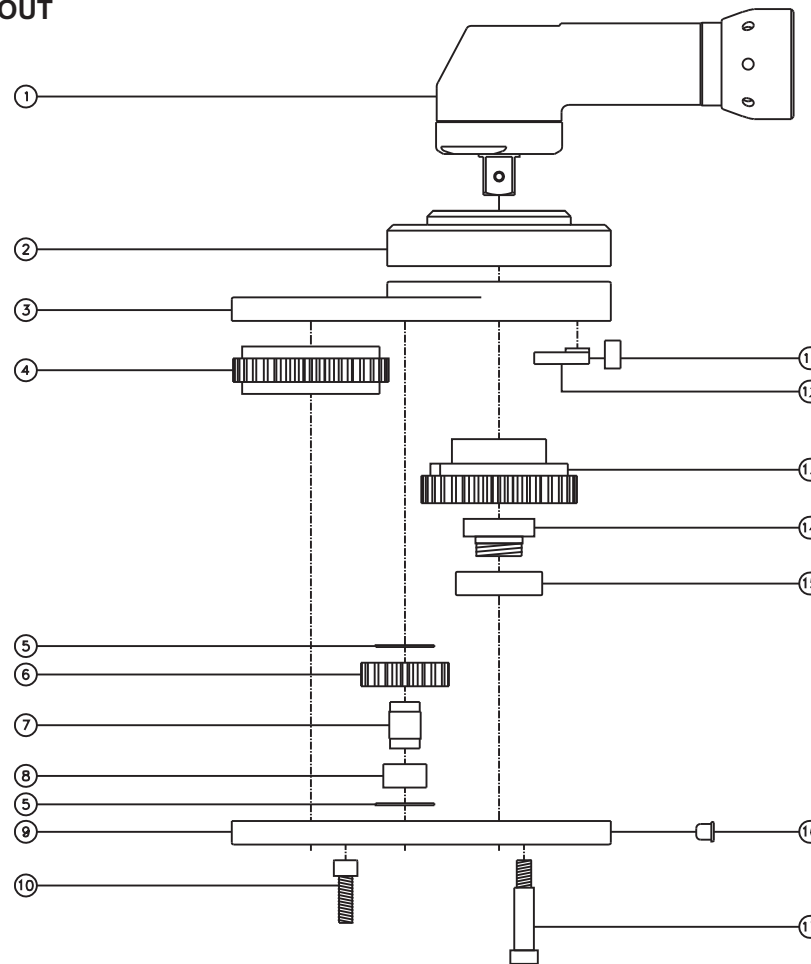

D & D PRODUCTION INC.®

ASSEMBLY NO. 632435M-00

HEAD NO. 8830

TUBE NUT ASS'Y
Rev. A
08-06-07

2500 WILLIAMS DRIVE • WATERFORD, MI • 48328

PHONE : (248) 334-2112 • FAX : (248) 334-0062

SIDE VIEW

TOP VIEW

GEAR ASSEMBLY

PARTS BLOWOUT

ITEM	DESCRIPTION	PART NO.	ITEM	DESCRIPTION	PART NO.	ITEM	DESCRIPTION	PART NO.
1	Angle Head	A/C 13L	11	Pawl Spring	RSS-0814			
2	Angle Head Adapter	HA-5728-13	12	Pawl	1106-PS-P			
3	Gear Housing (Top)	632435M-00-H	13	Drive Cam Gear	143332-12SDC			
4	Socket Gear	143324-1-XX	14	Drive Cam Pin	TP-18619			
5	Thrust Race (4)	TRA-815	15	Needle Bearing	B-186			
6	Idler Gear (2)	141812	16	Grease Fitting	1885			
7	Idler Pin (2)	IP-8624	17	Shoulder Bolt (6)	SB-516			
8	Needle Bearing (2)	B-86						
9	Gear Housing (Bottom)	632435M-00-P						
10	Screw (2)	S-1408SH						