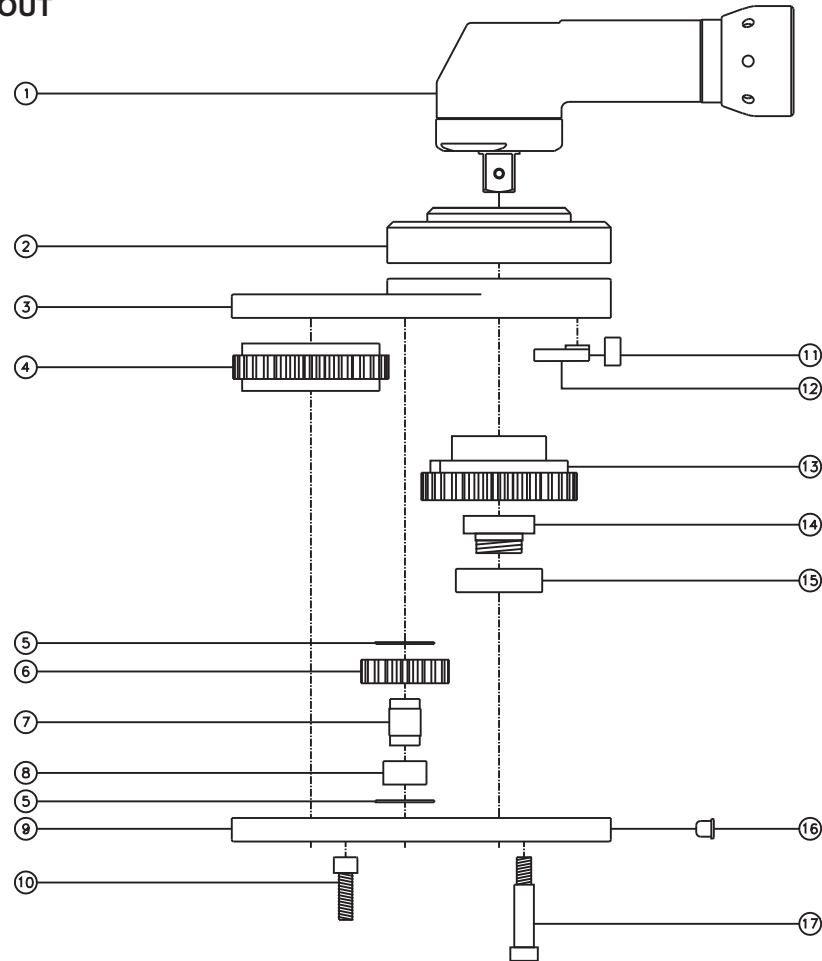

D & D PRODUCTION INC.®

ASSEMBLY NO. 632435-00

HEAD NO. 8831

TUBE NUT ASS'Y
Rev. A
08-06-07

2500 WILLIAMS DRIVE • WATERFORD, MI • 48328

PHONE : (248) 334-2112 • FAX : (248) 334-0062

SIDE VIEW

TOP VIEW

GEAR ASSEMBLY

PARTS BLOWOUT

ITEM	DESCRIPTION	PART NO.	ITEM	DESCRIPTION	PART NO.	ITEM	DESCRIPTION	PART NO.
1	Angle Head	A/C 13L	11	Pawl Spring	RSS-0814			
2	Angle Head Adapter	HA-5728-13	12	Pawl	1106-PS-P			
3	Gear Housing (Top)	632435-00-H	13	Drive Cam Gear	143332-12SDC			
4	Socket Gear	143324-1-XX	14	Drive Cam Pin	TP-18619			
5	Thrust Race (4)	TRA-815	15	Needle Bearing	B-186			
6	Idler Gear (2)	141812	16	Grease Fitting	1885			
7	Idler Pin (2)	IP-8624	17	Shoulder Bolt (6)	SB-516			
8	Needle Bearing (2)	B-86						
9	Gear Housing (Bottom)	632435-00-P						
10	Screw (2)	S-1408SH						