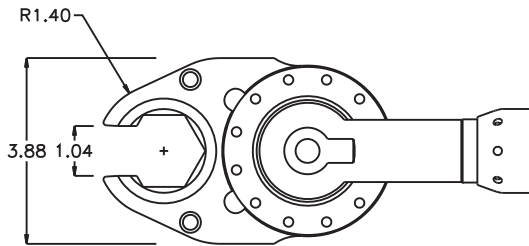

D & D PRODUCTION INC.®

ASSEMBLY NO. 632435-00

HEAD NO. 8831

TUBE NUT ASS'Y
Rev. A
08-06-07

2500 WILLIAMS DRIVE • WATERFORD, MI • 48328

PHONE : (248) 334-2112 • FAX : (248) 334-0062

SIDE VIEW

TOP VIEW

GEAR ASSEMBLY

PARTS BLOWOUT

ITEM	DESCRIPTION	PART NO.	ITEM	DESCRIPTION	PART NO.	ITEM	DESCRIPTION	PART NO.
1	Angle Head	A/C 13L	11	Pawl Spring	RSS-0814			
2	Angle Head Adapter	HA-5728-13	12	Pawl	1106-PS-P			
3	Gear Housing (Top)	632435-00-H	13	Drive Cam Gear	143332-12SDC			
4	Socket Gear	143324-1-XX	14	Drive Cam Pin	TP-18619			
5	Thrust Race (4)	TRA-815	15	Needle Bearing	B-186			
6	Idler Gear (2)	141812	16	Grease Fitting	1885			
7	Idler Pin (2)	IP-8624	17	Shoulder Bolt (6)	SB-516			
8	Needle Bearing (2)	B-86						
9	Gear Housing (Bottom)	632435-00-P						
10	Screw (2)	S-1408SH						