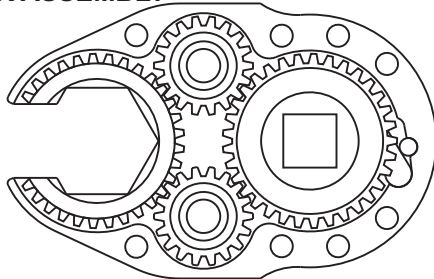

D & D PRODUCTION INC.®

ASSEMBLY NO. 632435-00

HEAD NO. 8831

TUBE NUT ASS'Y
Rev. A
08-06-07

2500 WILLIAMS DRIVE • WATERFORD, MI • 48328

PHONE : (248) 334-2112 • FAX : (248) 334-0062

SIDE VIEW

TOP VIEW

GEAR ASSEMBLY

PARTS BLOWOUT

ITEM	DESCRIPTION	PART NO.	ITEM	DESCRIPTION	PART NO.	ITEM	DESCRIPTION	PART NO.
1	Angle Head	A/C 13L	11	Pawl Spring	RSS-0814			
2	Angle Head Adapter	HA-5728-13	12	Pawl	1106-PS-P			
3	Gear Housing (Top)	632435-00-H	13	Drive Cam Gear	143332-12SDC			
4	Socket Gear	143324-1-XX	14	Drive Cam Pin	TP-18619			
5	Thrust Race (4)	TRA-815	15	Needle Bearing	B-186			
6	Idler Gear (2)	141812	16	Grease Fitting	1885			
7	Idler Pin (2)	IP-8624	17	Shoulder Bolt (6)	SB-516			
8	Needle Bearing (2)	B-86						
9	Gear Housing (Bottom)	632435-00-P						
10	Screw (2)	S-1408SH						