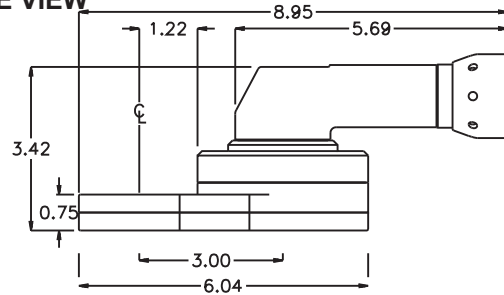

D & D PRODUCTION INC.®

ASSEMBLY NO. 632435-00

HEAD NO. 8831

TUBE NUT ASS'Y
Rev. A
08-06-07

2500 WILLIAMS DRIVE • WATERFORD, MI • 48328

PHONE : (248) 334-2112 • FAX : (248) 334-0062

SIDE VIEW