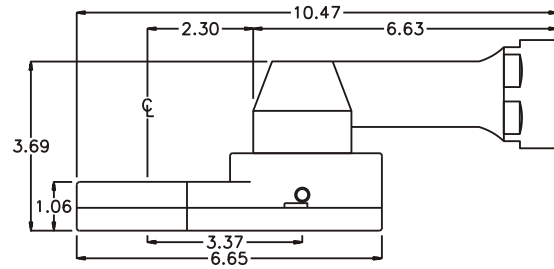

D & D PRODUCTION INC.

ASSEMBLY NO. 603454-00

HEAD NO. 8800

CROWFOOT ASS'Y
Rev. B
03-13-95

2500 WILLIAMS DRIVE • WATERFORD, MI • 48328

PHONE : (248) 334-2112 • FAX : (248) 334-0062

SIDE VIEW