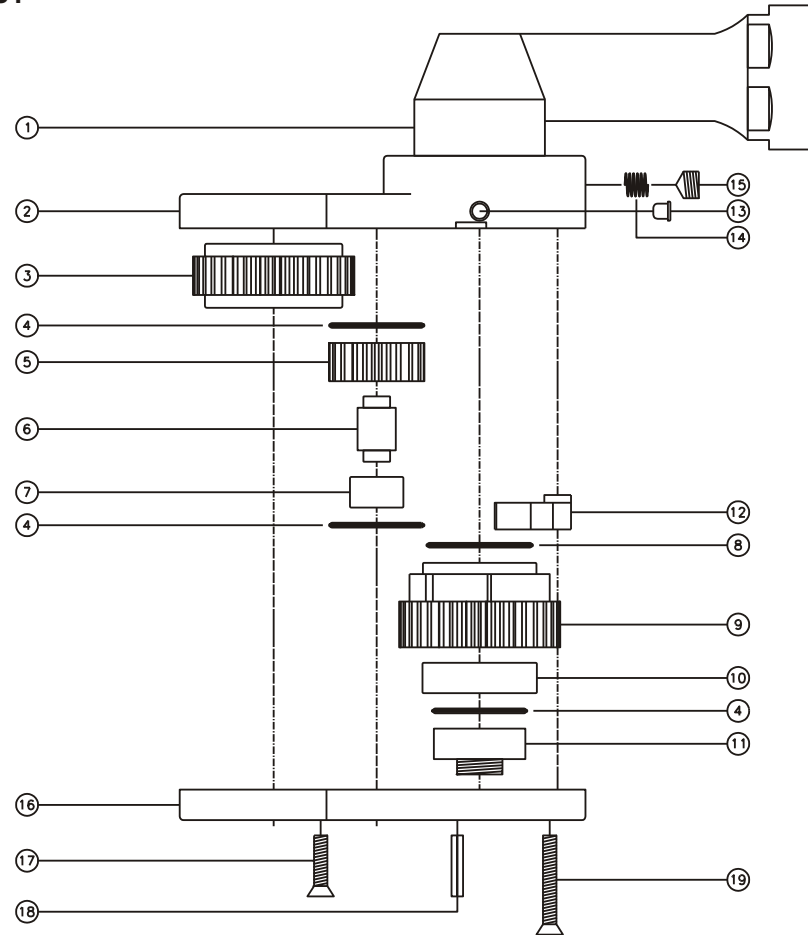

### SIDE VIEW

### TOP VIEW

### PARTS BLOWOUT

ITEM	DESCRIPTION	PART NO.	ITEM	DESCRIPTION	PART NO.	ITEM	DESCRIPTION	PART NO.
1	Angle Head	GD 60	11	Drive Cam Pin	TP-24824			
2	Gear Housing (Top)	603454-00-H	12	Pawl	8800-P			
3	Socket Gear	143534-1-XX	13	Grease Fitting	1885			
4	Thrust Bearing (5)	NTA-1625	14	Spring	CS-1212			
5	Idler Gear (2)	142020	15	Set Screw	SS-4404			
6	Idler Pin (2)	IP-10834	16	Gear Housing (Bottom)	603454-00-P			
7	Needle Bearing (2)	BH-108	17	Screw #1 (2)	S-2516			
8	Thrust Bearing	NTA-1828	18	Roll Pin (2)	RP-1216			
9	Drive Cam Gear	203544-C-SD	19	Screw #2 (4)	S-2526			
10	Needle Bearing	B-248						