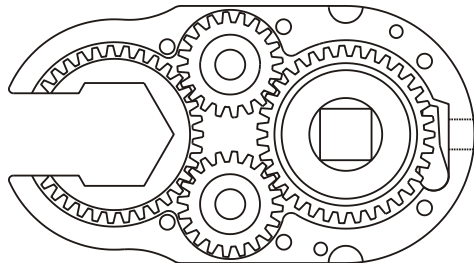

## HEAD NO. 8800

CROWFOOT ASS'Y  
Rev. B  
03-13-95

2500 WILLIAMS DRIVE • WATERFORD, MI • 48328

PHONE : (248) 334-2112 • FAX : (248) 334-0062

### SIDE VIEW

### PARTS BLOWOUT

ITEM	DESCRIPTION	PART NO.	ITEM	DESCRIPTION	PART NO.	ITEM	DESCRIPTION	PART NO.
1	Angle Head	GD 60	11	Drive Cam Pin	TP-24824			
2	Gear Housing (Top)	603454-00-H	12	Pawl	8800-P			
3	Socket Gear	143534-1-XX	13	Grease Fitting	1885			
4	Thrust Bearing (5)	NTA-1625	14	Spring	CS-1212			
5	Idler Gear (2)	142020	15	Set Screw	SS-4404			
6	Idler Pin (2)	IP-10834	16	Gear Housing (Bottom)	603454-00-P			
7	Needle Bearing (2)	BH-108	17	Screw #1 (2)	S-2516			
8	Thrust Bearing	NTA-1828	18	Roll Pin (2)	RP-1216			
9	Drive Cam Gear	203544-C-SD	19	Screw #2 (4)	S-2526			
10	Needle Bearing	B-248						