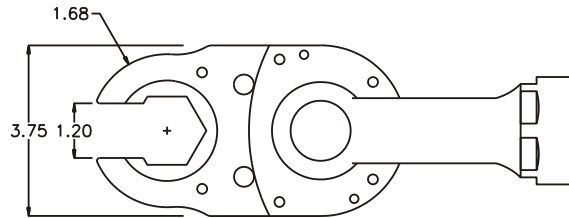

D & D PRODUCTION INC.

ASSEMBLY NO. 603454-00

HEAD NO. 8800

CROWFOOT ASS'Y
Rev. B
03-13-95

2500 WILLIAMS DRIVE • WATERFORD, MI • 48328

PHONE : (248) 334-2112 • FAX : (248) 334-0062

SIDE VIEW

TOP VIEW

GEAR ASSEMBLY

PARTS BLOWOUT

ITEM	DESCRIPTION	PART NO.	ITEM	DESCRIPTION	PART NO.	ITEM	DESCRIPTION	PART NO.
1	Angle Head	GD 60	11	Drive Cam Pin	TP-24824			
2	Gear Housing (Top)	603454-00-H	12	Pawl	8800-P			
3	Socket Gear	143534-1-XX	13	Grease Fitting	1885			
4	Thrust Bearing (5)	NTA-1625	14	Spring	CS-1212			
5	Idler Gear (2)	142020	15	Set Screw	SS-4404			
6	Idler Pin (2)	IP-10834	16	Gear Housing (Bottom)	603454-00-P			
7	Needle Bearing (2)	BH-108	17	Screw #1 (2)	S-2516			
8	Thrust Bearing	NTA-1828	18	Roll Pin (2)	RP-1216			
9	Drive Cam Gear	203544-C-SD	19	Screw #2 (4)	S-2526			
10	Needle Bearing	B-248