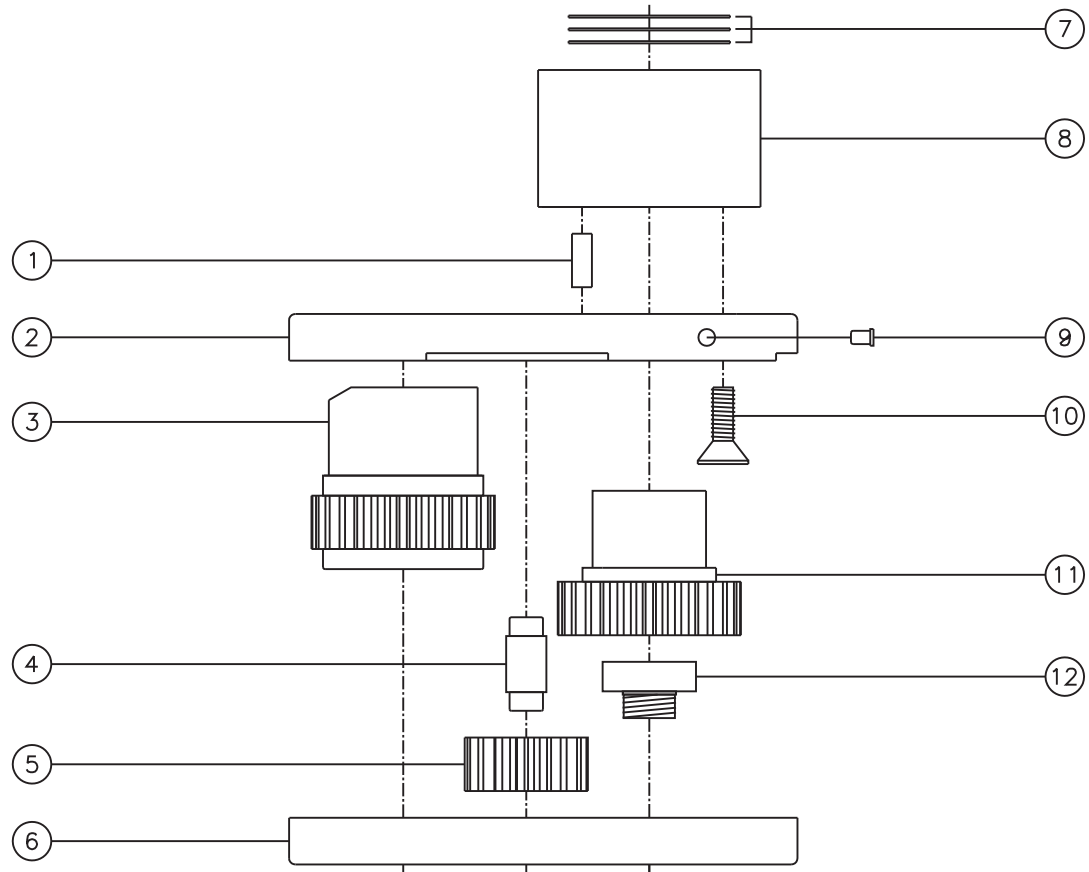

## HEAD NO. 8762

TUBENUT ASS'Y  
Rev. A  
07-25-07

2500 WILLIAMS DRIVE • WATERFORD, MI • 48328

PHONE : (248) 334-2112 • FAX : (248) 334-0062

SIDE VIEW

TOP VIEW

GEAR ASSEMBLY

PARTS BLOWOUT

ITEM	DESCRIPTION	PART NO.	ITEM	DESCRIPTION	PART NO.	ITEM	DESCRIPTION	PART NO.
1	Dowel Pin (4)	DP-1208	11	Drive Gear	162643-12SD			
2	Gear Housing (Top)	592848A-00-H	12	Drive Gear Pin	TPP-14616S			
3	Socket Gear	162654-1-XX						
4	Idler Pin (2)	IP-6828						
5	Idler Gear Assy. (2)	161716GB						
6	Gear Housing (Bottom)	592848-00-P						
7	Orientation Shim Set	W-5640-AC13L						
8	Angle Head Adapter	HA-3324-13						
9	Grease Fitting	1877						
10	Screw (4)	S-1008C						