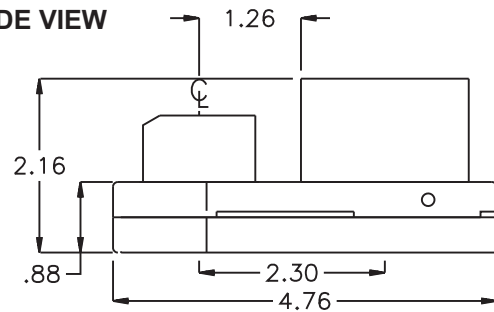

## HEAD NO. 8762

TUBENUT ASS'Y  
Rev. A  
07-25-07

2500 WILLIAMS DRIVE • WATERFORD, MI • 48328

PHONE : (248) 334-2112 • FAX : (248) 334-0062

SIDE VIEW

TOP VIEW

GEAR ASSEMBLY

PARTS BLOWOUT

ITEM	DESCRIPTION	PART NO.	ITEM	DESCRIPTION	PART NO.	ITEM	DESCRIPTION	PART NO.
1	Dowel Pin (4)	DP-1208	11	Drive Gear	162643-12SD			
2	Gear Housing (Top)	592848A-00-H	12	Drive Gear Pin	TPP-14616S			
3	Socket Gear	162654-1-XX						
4	Idler Pin (2)	IP-6828						
5	Idler Gear Assy. (2)	161716GB						
6	Gear Housing (Bottom)	592848-00-P						
7	Orientation Shim Set	W-5640-AC13L						
8	Angle Head Adapter	HA-3324-13						
9	Grease Fitting	1877						
10	Screw (4)	S-1008C						