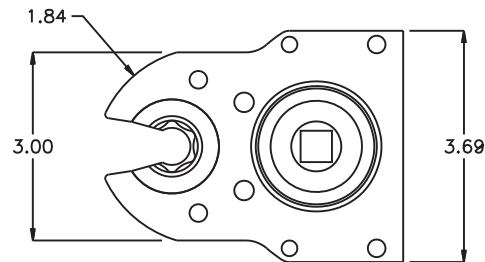

## HEAD NO. 8762

TUBENUT ASS'Y  
Rev. A  
07-25-07

2500 WILLIAMS DRIVE • WATERFORD, MI • 48328

PHONE : (248) 334-2112 • FAX : (248) 334-0062

SIDE VIEW

TOP VIEW

GEAR ASSEMBLY

PARTS BLOWOUT

ITEM	DESCRIPTION	PART NO.	ITEM	DESCRIPTION	PART NO.	ITEM	DESCRIPTION	PART NO.
1	Dowel Pin (4)	DP-1208	11	Drive Gear	162643-12SD			
2	Gear Housing (Top)	592848A-00-H	12	Drive Gear Pin	TPP-14616S			
3	Socket Gear	162654-1-XX						
4	Idler Pin (2)	IP-6828						
5	Idler Gear Assy. (2)	161716GB						
6	Gear Housing (Bottom)	592848-00-P						
7	Orientation Shim Set	W-5640-AC13L						
8	Angle Head Adapter	HA-3324-13						
9	Grease Fitting	1877						
10	Screw (4)	S-1008C						