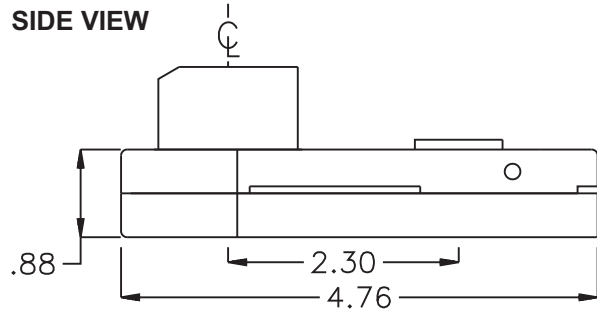

PARTS BLOWOUT

D & D PRODUCTION INC.®

ASSEMBLY NO. 592848-00

HEAD NO. 8763

TUBENUT ASS'Y
Rev. A
07-25-07

2500 WILLIAMS DRIVE • WATERFORD, MI • 48328

PHONE : (248) 334-2112 • FAX : (248) 334-0062