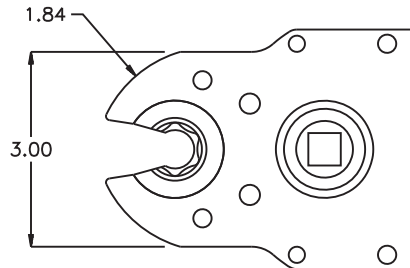

GEAR ASSEMBLY

PARTS BLOWOUT

ITEM	DESCRIPTION	PART NO.	ITEM	DESCRIPTION	PART NO.	ITEM	DESCRIPTION	PART NO.
1	Gear Housing (Top)	592848-00-H						
2	Socket Gear	162654-1-XX						
3	Idler Pin (2)	IP-6828						
4	Idler Gear Assy. (2)	161716GB						
5	Gear Housing (Bottom)	592848-00-P						
6	Oil Seal	OS-12330						
7	Grease Fitting	1877						
8	Drive Gear	162625GB-S						
9	Drive Gear Pin	TPP-14616S						