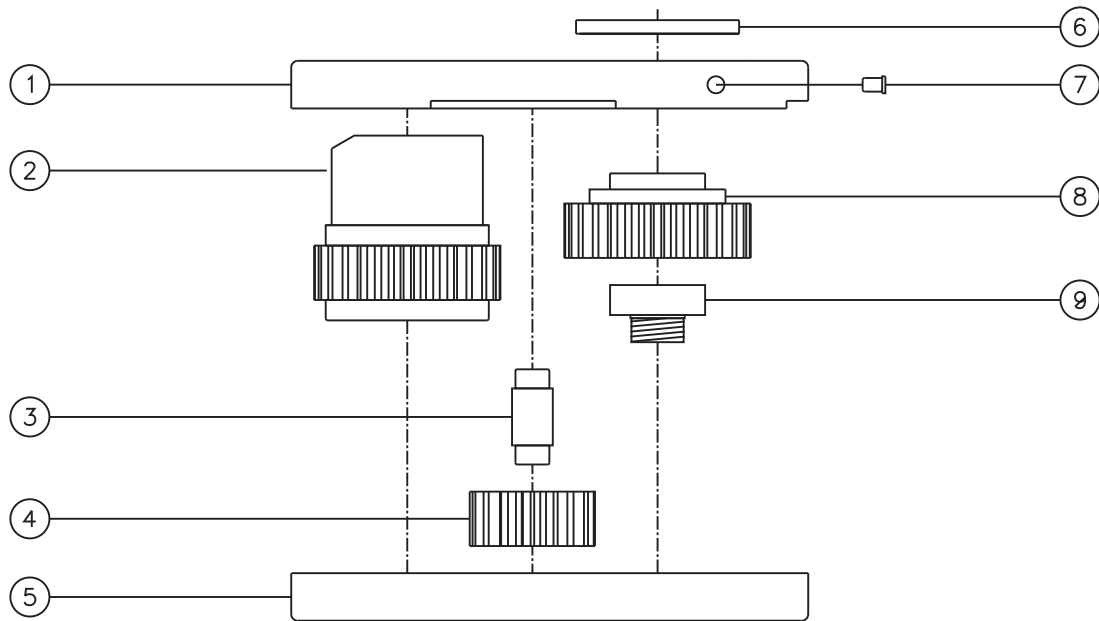

D & D PRODUCTION INC.®

ASSEMBLY NO. 592848-00

HEAD NO. 8763

TUBENUT ASS'Y
Rev. A
07-25-07

2500 WILLIAMS DRIVE • WATERFORD, MI • 48328

PHONE : (248) 334-2112 • FAX : (248) 334-0062

SIDE VIEW

TOP VIEW

GEAR ASSEMBLY

PARTS BLOWOUT

ITEM	DESCRIPTION	PART NO.	ITEM	DESCRIPTION	PART NO.	ITEM	DESCRIPTION	PART NO.
1	Gear Housing (Top)	592848-00-H						
2	Socket Gear	162654-1-XX						
3	Idler Pin (2)	IP-6828						
4	Idler Gear Assy. (2)	161716GB						
5	Gear Housing (Bottom)	592848-00-P						
6	Oil Seal	OS-12330						
7	Grease Fitting	1877						
8	Drive Gear	162625GB-S						
9	Drive Gear Pin	TPP-14616S						