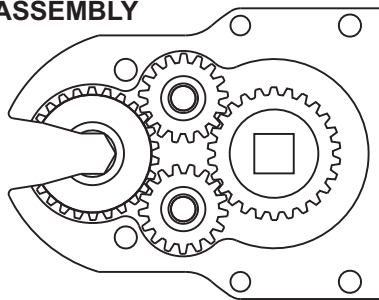

GEAR ASSEMBLY

PARTS BLOWOUT

ITEM	DESCRIPTION	PART NO.	ITEM	DESCRIPTION	PART NO.	ITEM	DESCRIPTION	PART NO.
1	Gear Housing (Top)	592848-00-H						
2	Socket Gear	162654-1-XX						
3	Idler Pin (2)	IP-6828						
4	Idler Gear Assy. (2)	161716GB						
5	Gear Housing (Bottom)	592848-00-P						
6	Oil Seal	OS-12330						
7	Grease Fitting	1877						
8	Drive Gear	162625GB-S						
9	Drive Gear Pin	TPP-14616S						